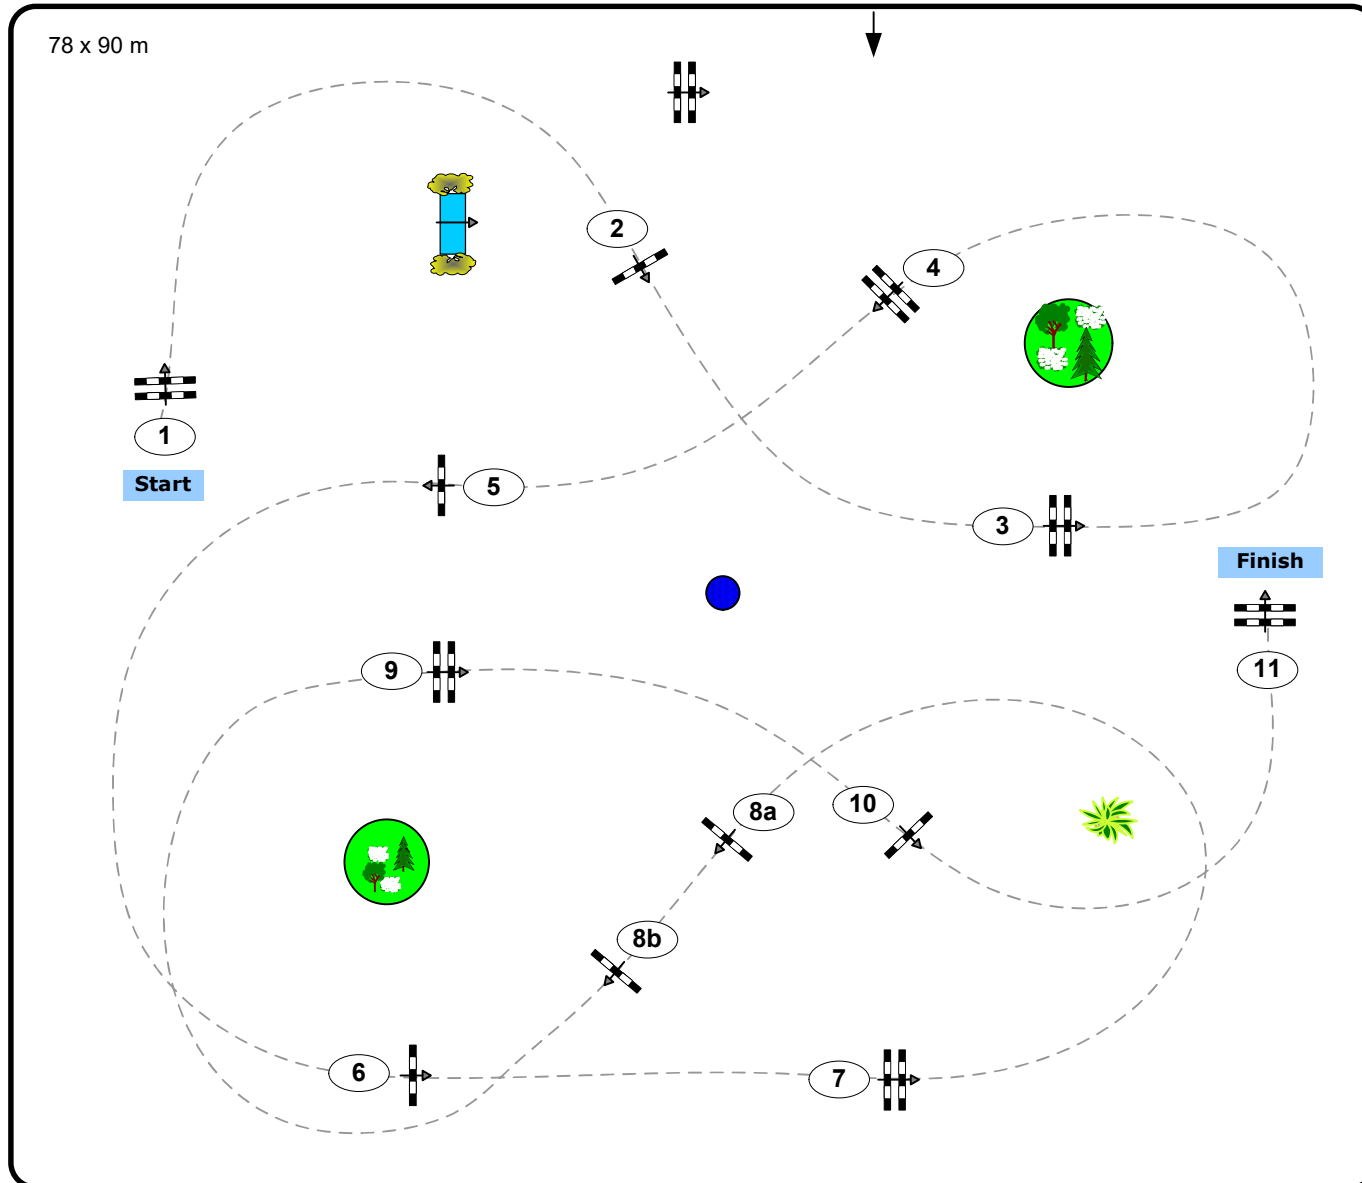

CSI2* CSI YH1* Lake Arena WR.Neustadt

The Equestrian Summer Circuit 2026 Week I

Class No.: 4

Elite small Tour

Competition against the clock

Table: A

National RG:

FEI RG / Art. 238.2.1.1

Height: 1.15 m

Speed: 350 m/min

Length: 480 m

Time allowed: 83 sec

Time limit: 166 sec

Obstacles: 11

Efforts: 12

IsiGrade
Jumps by Rothenberger