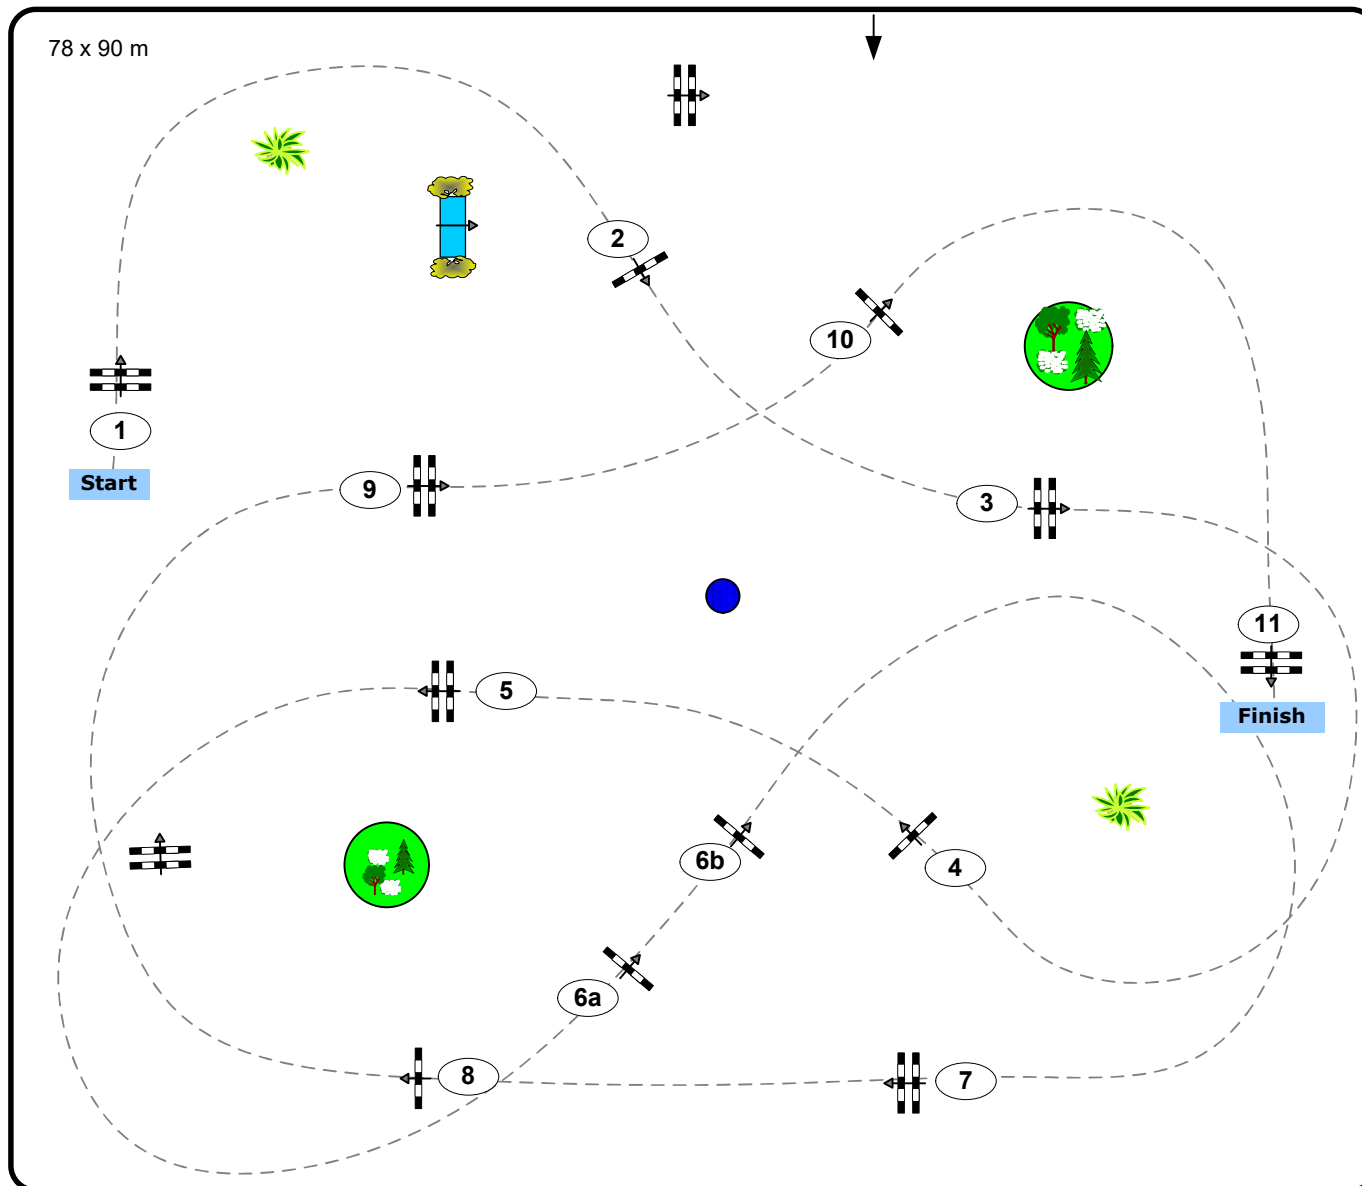

CSI2* CSI YH1* Lake Arena WR.Neustadt

The Equestrian Summer Circuit 2026 Week I

Class No.: 4

Elite small Tour

Competition against the clock

Table: A

National RG:

FEI RG / Art. 238.2.1.1

Height: 1.05 m

Speed: 350 m/min

Length: 500 m

Time allowed: 86 sec

Time limit: 172 sec

Obstacles: 11

Efforts: 12

IsiGrade
Jumps by Rothenberger