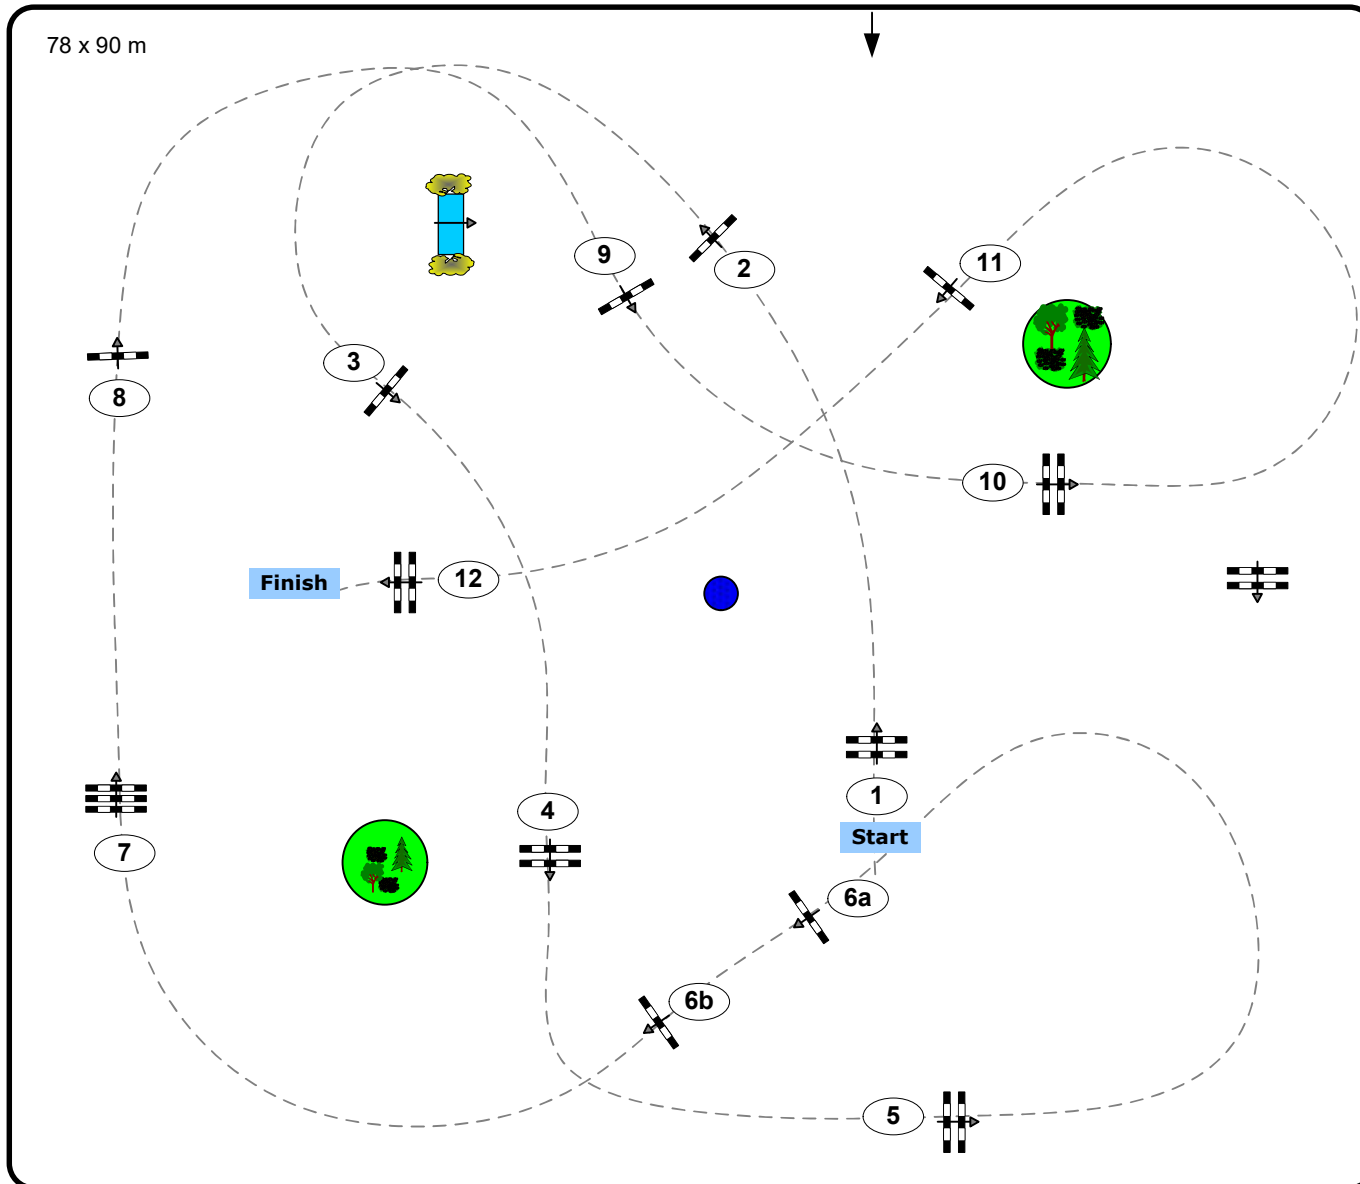

CSI2* CSI YH1* Lake Arena WR.Neustadt

The Equestrian Summer Circuit 2026 Week I

Class No.: 2

Youngster Tour 6y.

Competition not against the clock

Table: A

National RG:

FEI RG / Art. 238.1.1.1

Height: 1.20 m

Speed: 350 m/min

Length: 490 m

Time allowed: 84 sec

Time limit: 168 sec

Obstacles: 12

Efforts: 13

Course Design: