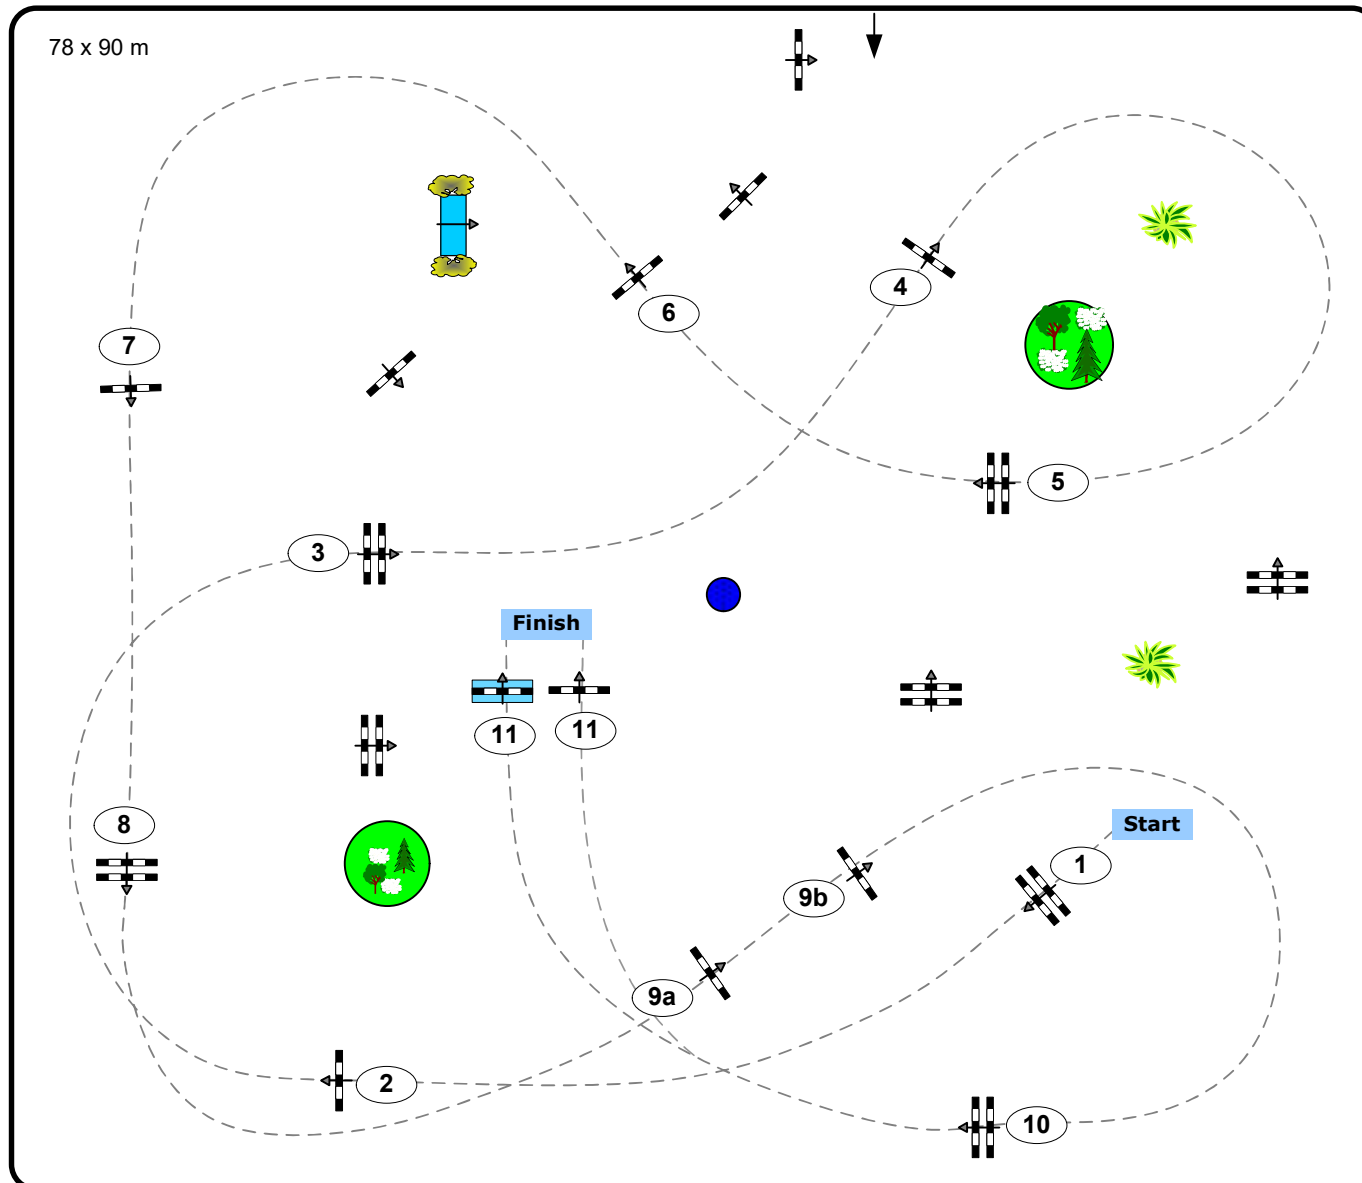

Height: 1.10 m

Speed: 350 m/min

Length: 520 m

Time allowed: 90 sec

Time limit: 180 sec

Obstacles: 11

Efforts: 12

Course Design: