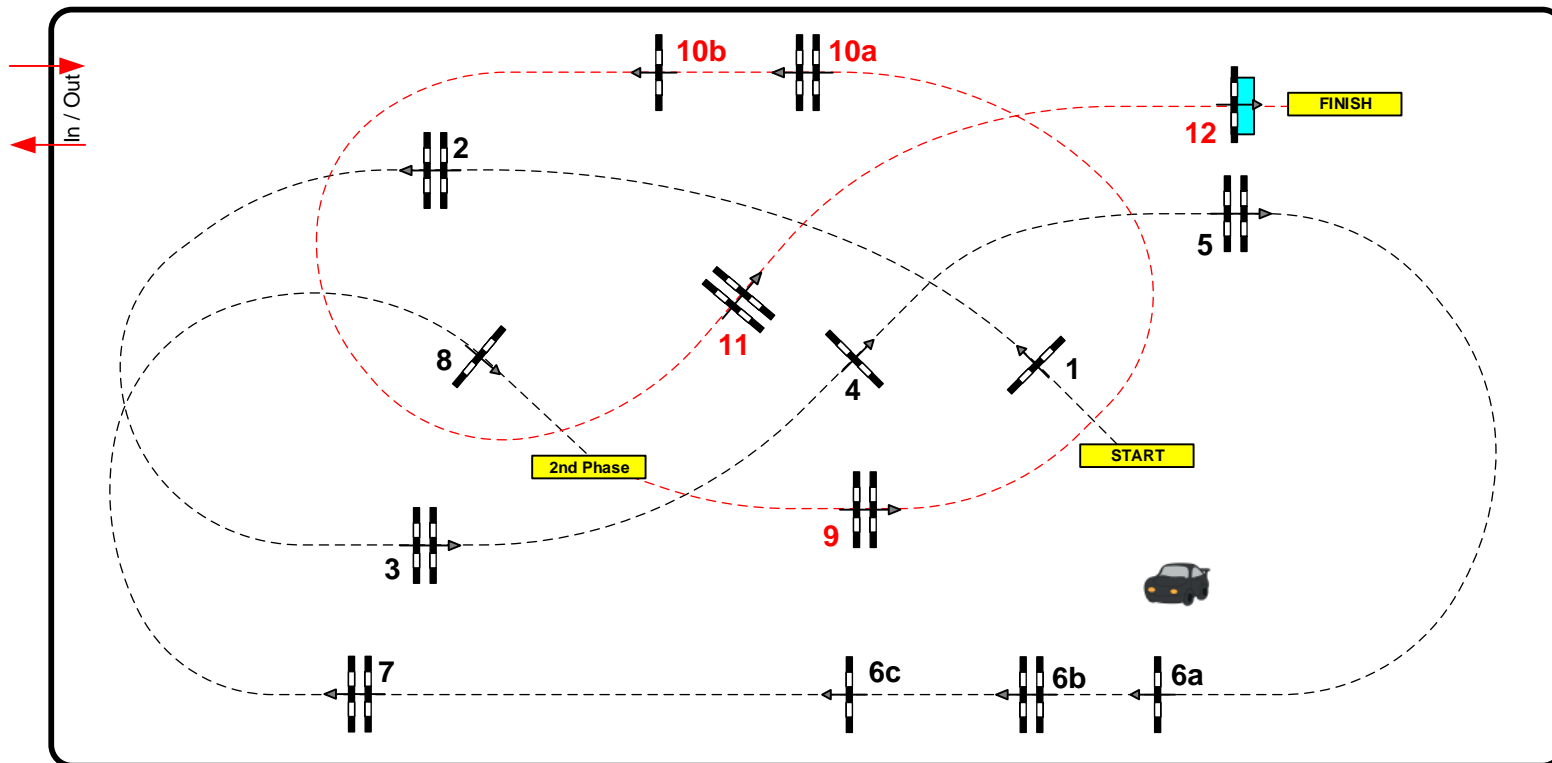

Class No.: 7

TROFEO FONCUEVA

Competition in two Phases

Table: A
National RG:
FEI RG / Art. 222.1.4.3
Height: 1,25 m

Speed: 350 m/min
Length: 330 m
Time allowed: 57 sec
Time limit: 114 sec

Obstacles: 8
Efforts: 10
Penalty sec:
Closed combination:

2nd Phase: 9,10ab,11,12
Length: 190 m
Time allowed: 33 sec
Time limit: 66 sec

7

05/07/2026

JURY

CD: JAVIER TRENOR
(Chape) & TEAM

Isidro Suarez
Eduardo Álvarez Estrada
Fran Moreno