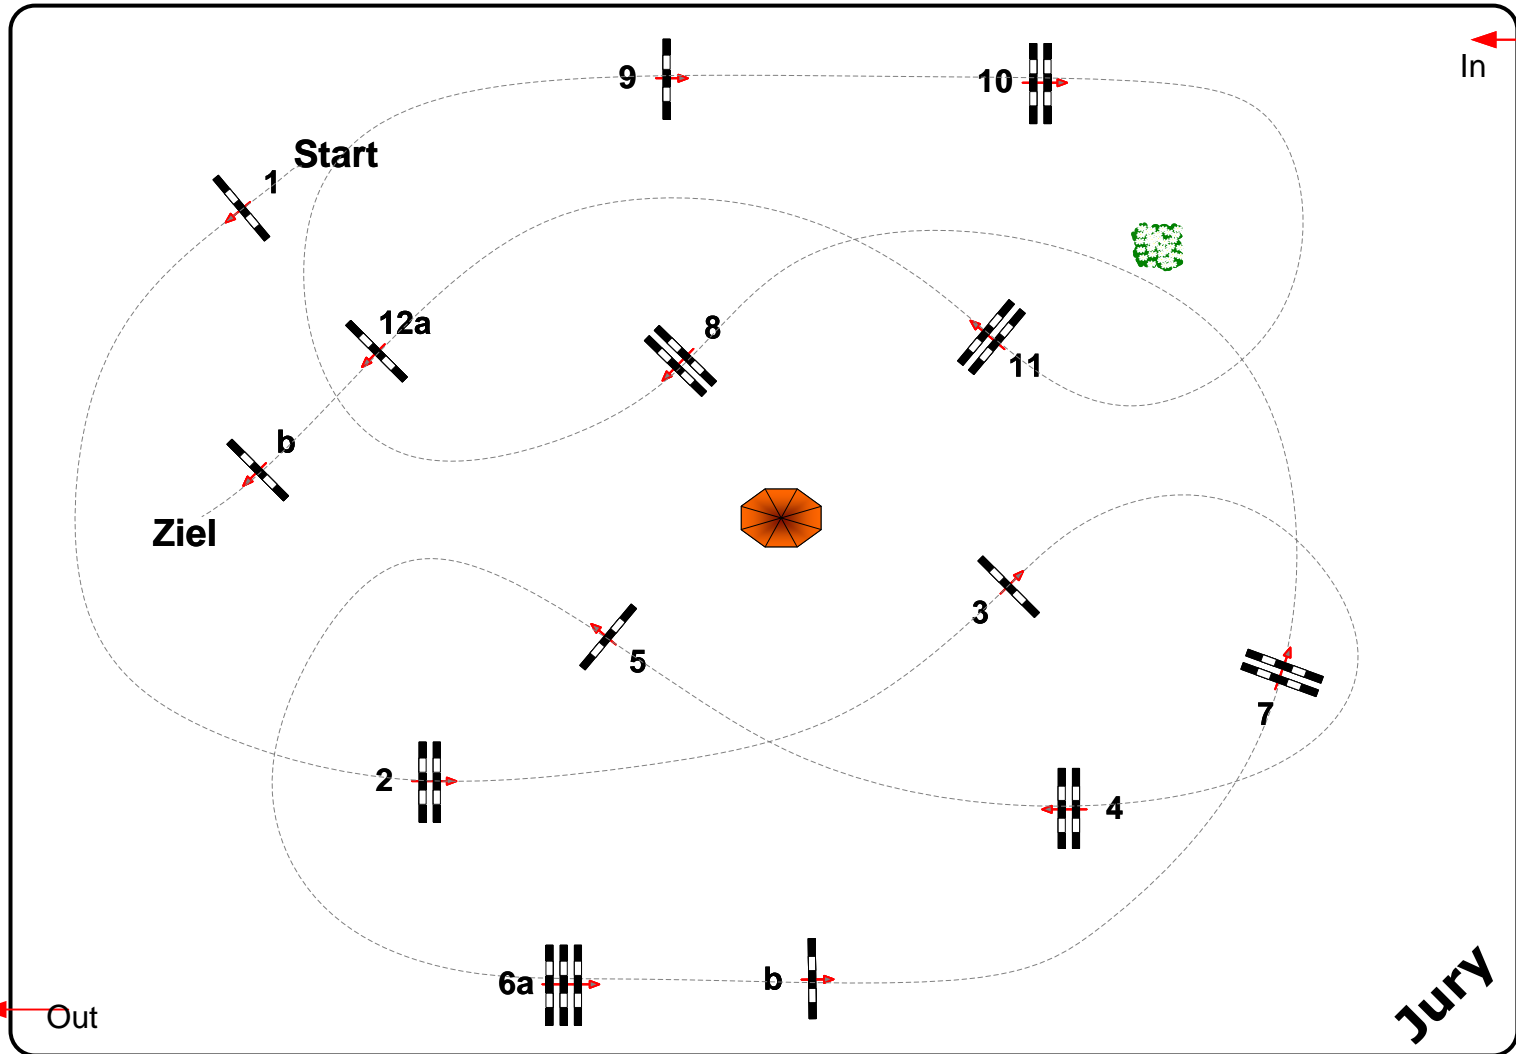

Class No.: 5

CSI **

Competition against the clock

Donnerstag, 29. August 2024

10 15 20 25 30 35 40 45 50 55 60 65 70 75 80 85

Table: A
National RG:
FEI RG / Art. 238.2.1
Height: 1,40 m

Speed: 350 m/min

Length: 430 m
Time allowed: 74 sec
Time limit: 148 sec

Obstacles: 12
Efforts: 14
Penalty sec
Closed combination:

2. Phase:

Length: 0 m
Time allowed: 0 sec
Time limit: 0 sec

Course Designer

Steffen Bühling GER
Johann Sailer GER

Jury