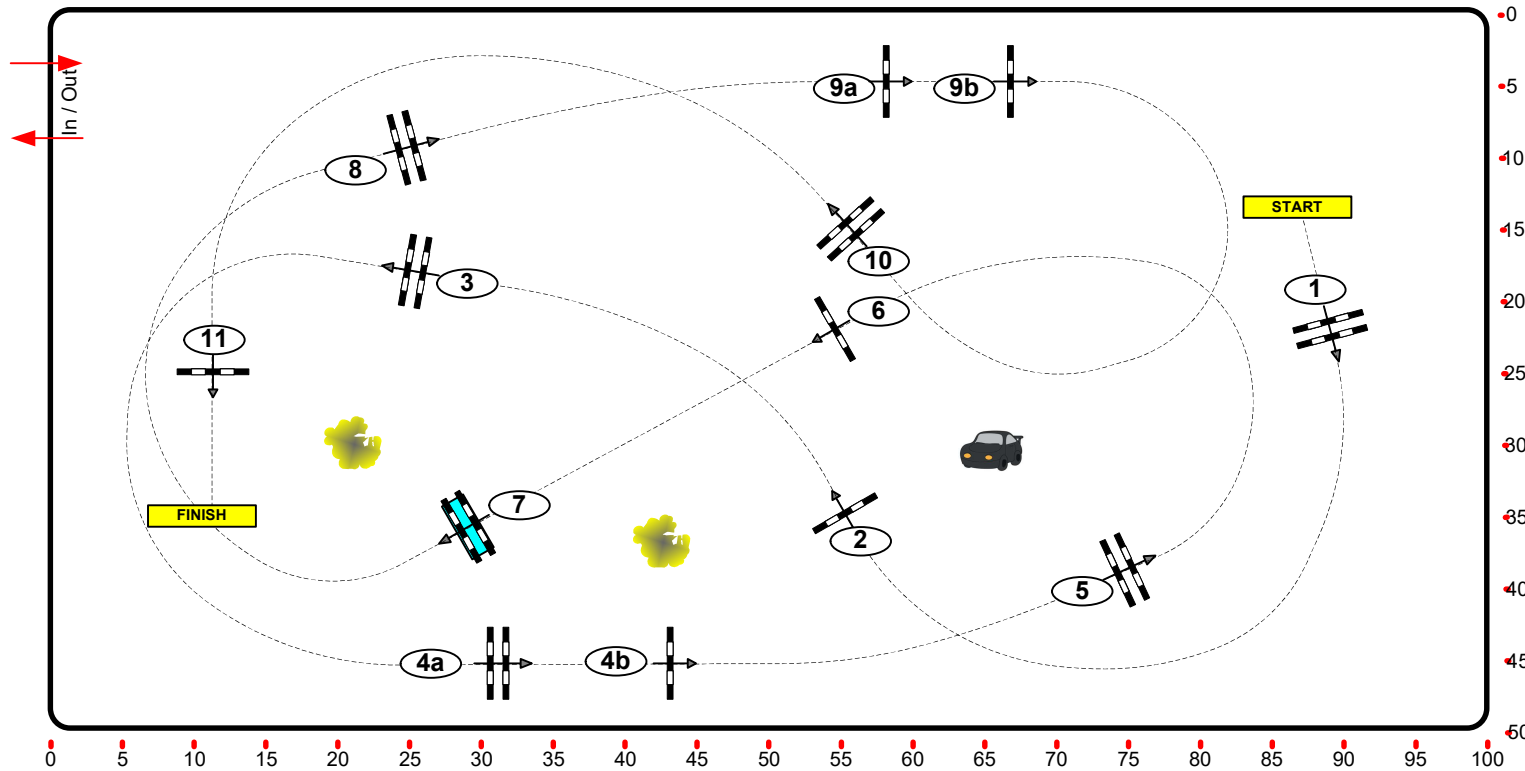

Class No.: 4

TROFEO CLINICA EQUINA MAEZA

Competition against the clock

Table: A
National RG:
FEI RG / Art. 238.2.1
Height: 1,25 m

Speed: 350 m/min
Length: 500 m
Time allowed: 86 sec
Time limit: 172 sec

Obstacles: 11
Efforts: 13
Penalty sec:
Closed combination:

4

06/07/2024

JURY

CD: JAVIER TRENOR
(Chape) & TEAM

Isidro Suarez
Fran Moreno
Miguel Parajón