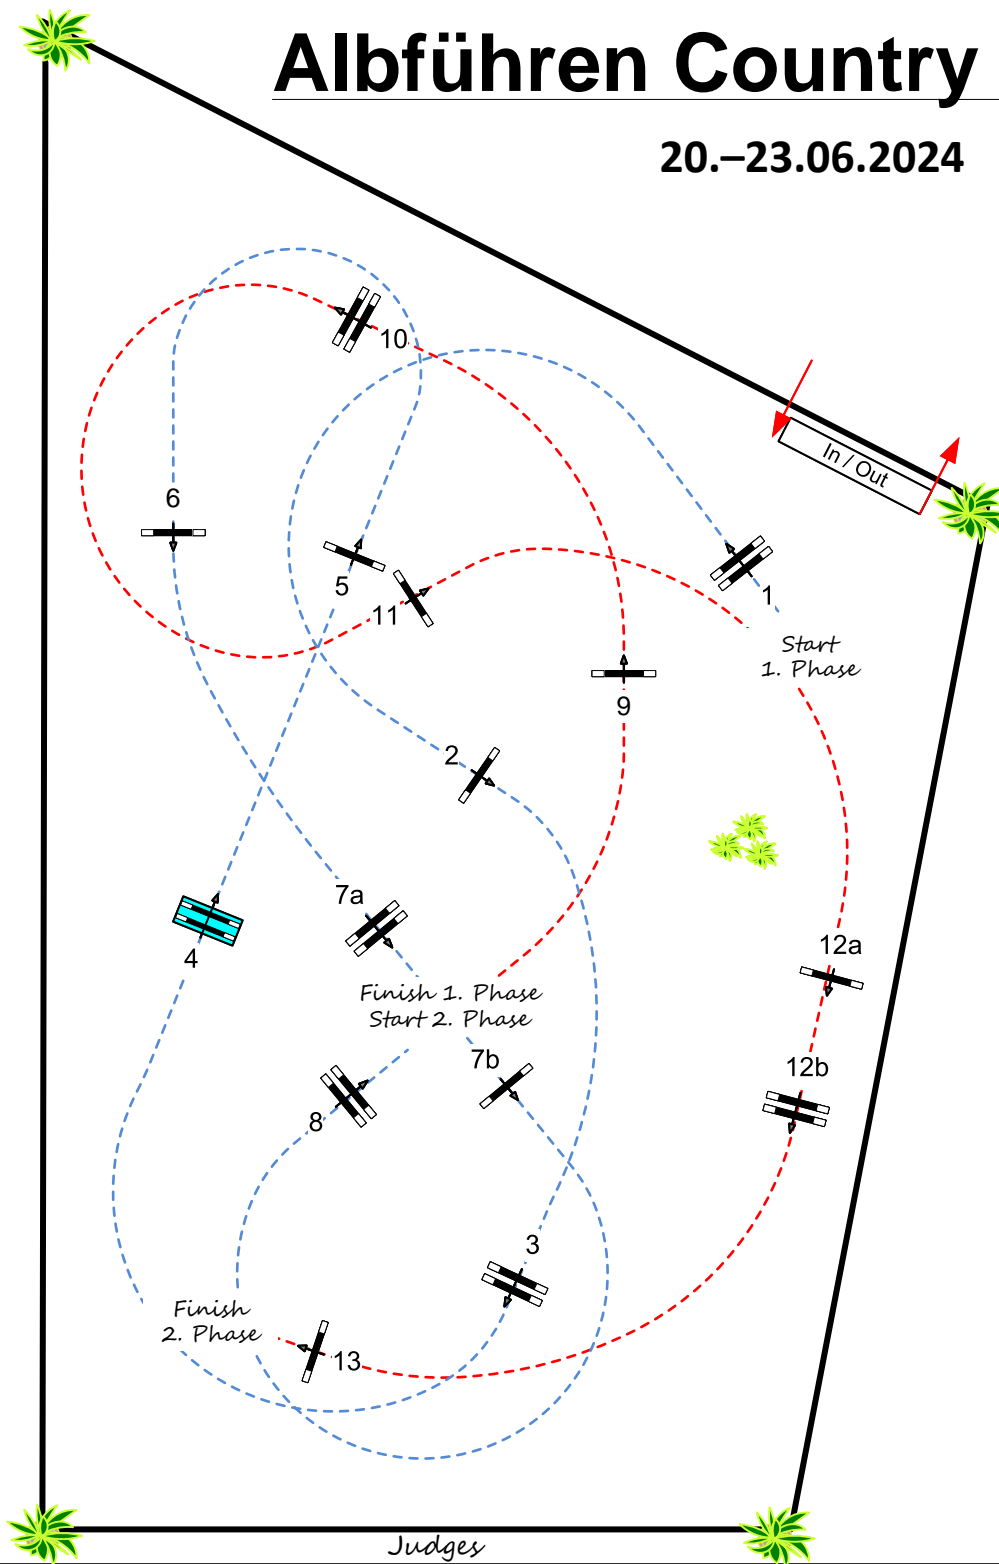

Albführen Country Classics 2024

20.–23.06.2024

Class No.: 02

CSI**

Competition in two Phases

Donnerstag, 20. Juni 2024

Table: A

National RG:

FEI RG / Art. 274.1.5.3

Height: 1,45 m

Speed: 350 m/min

Length: 350 m

Time allowed: 60 sec

Time limit: 120 sec

Obstacles: 8

Efforts: 9

Penalty sec

Closed combination:

2nd Phase:

9 - 13

Length: 220 m

Time allowed: 38 sec

Time limit: 76 sec

Course Designer:
Phil Schmauder
Philipp Schwender