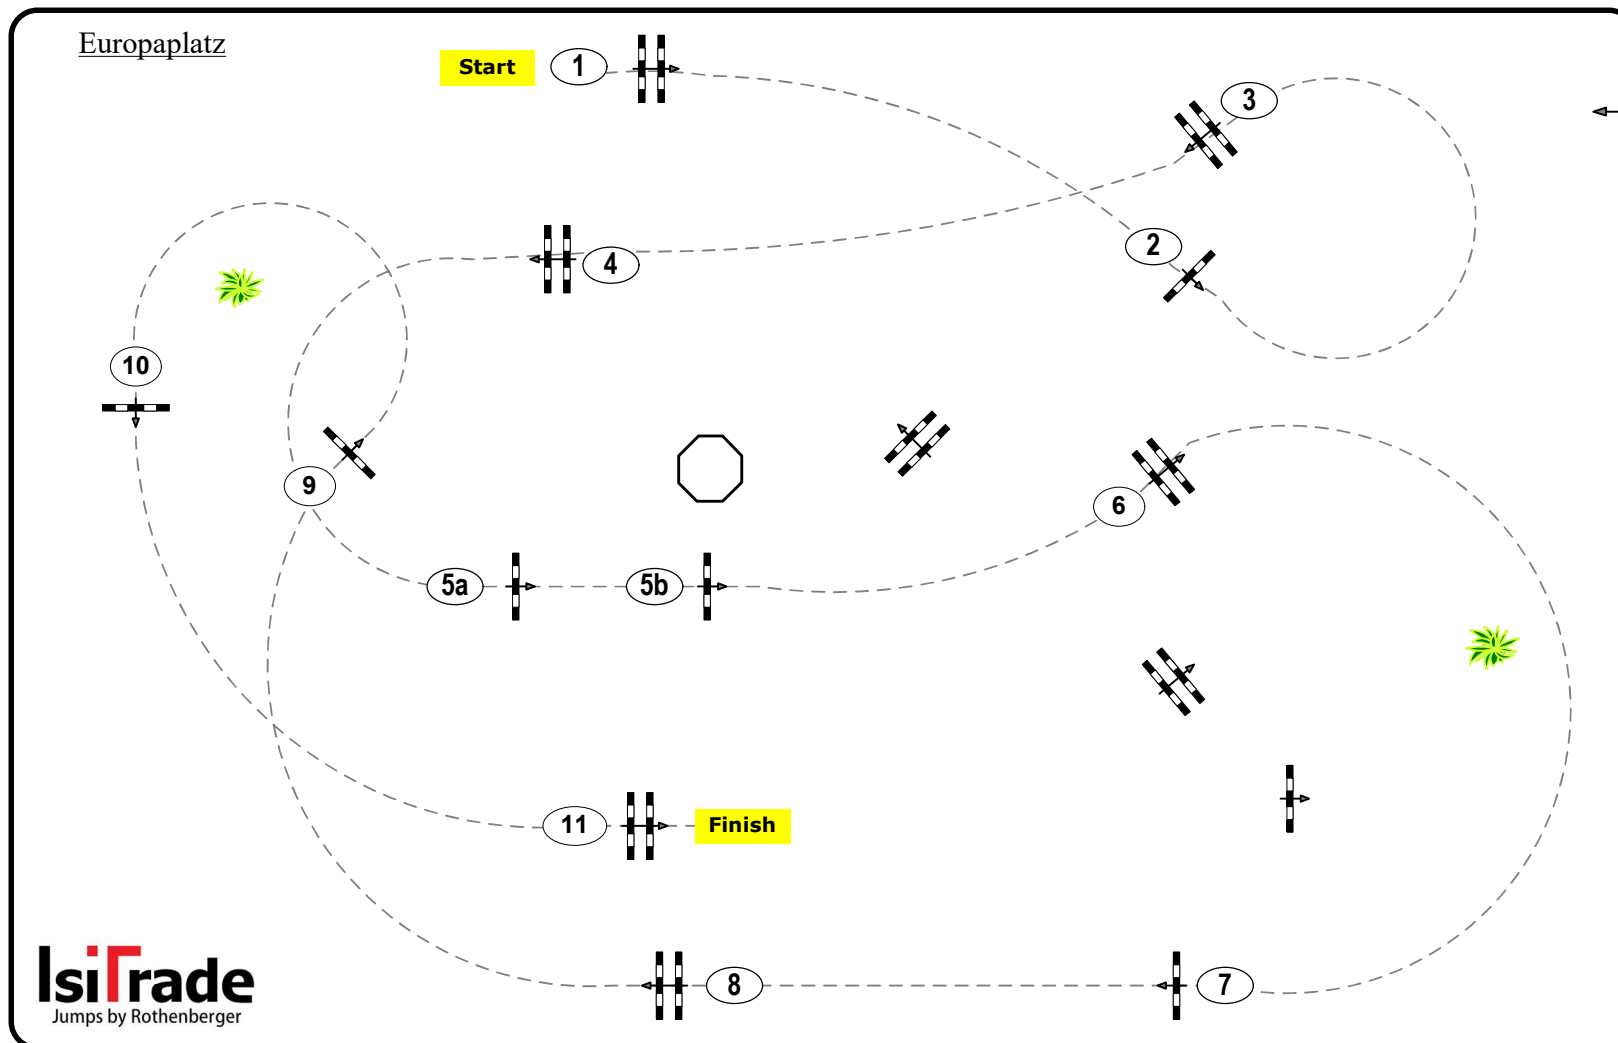

Small 1\* Tour

Competition against the clock

Table: A

National RG:

FEI RG / Art. 238.2.1a

Height: 1.10 m

Speed: 350 m/min

Length: 450 m

Time allowed: 78 sec

Time limit: 156 sec

Obstacles: 11

Efforts: 12

***Parcours Design***

Madl Franz (AUT)

Fuchs Hannes (AUT)