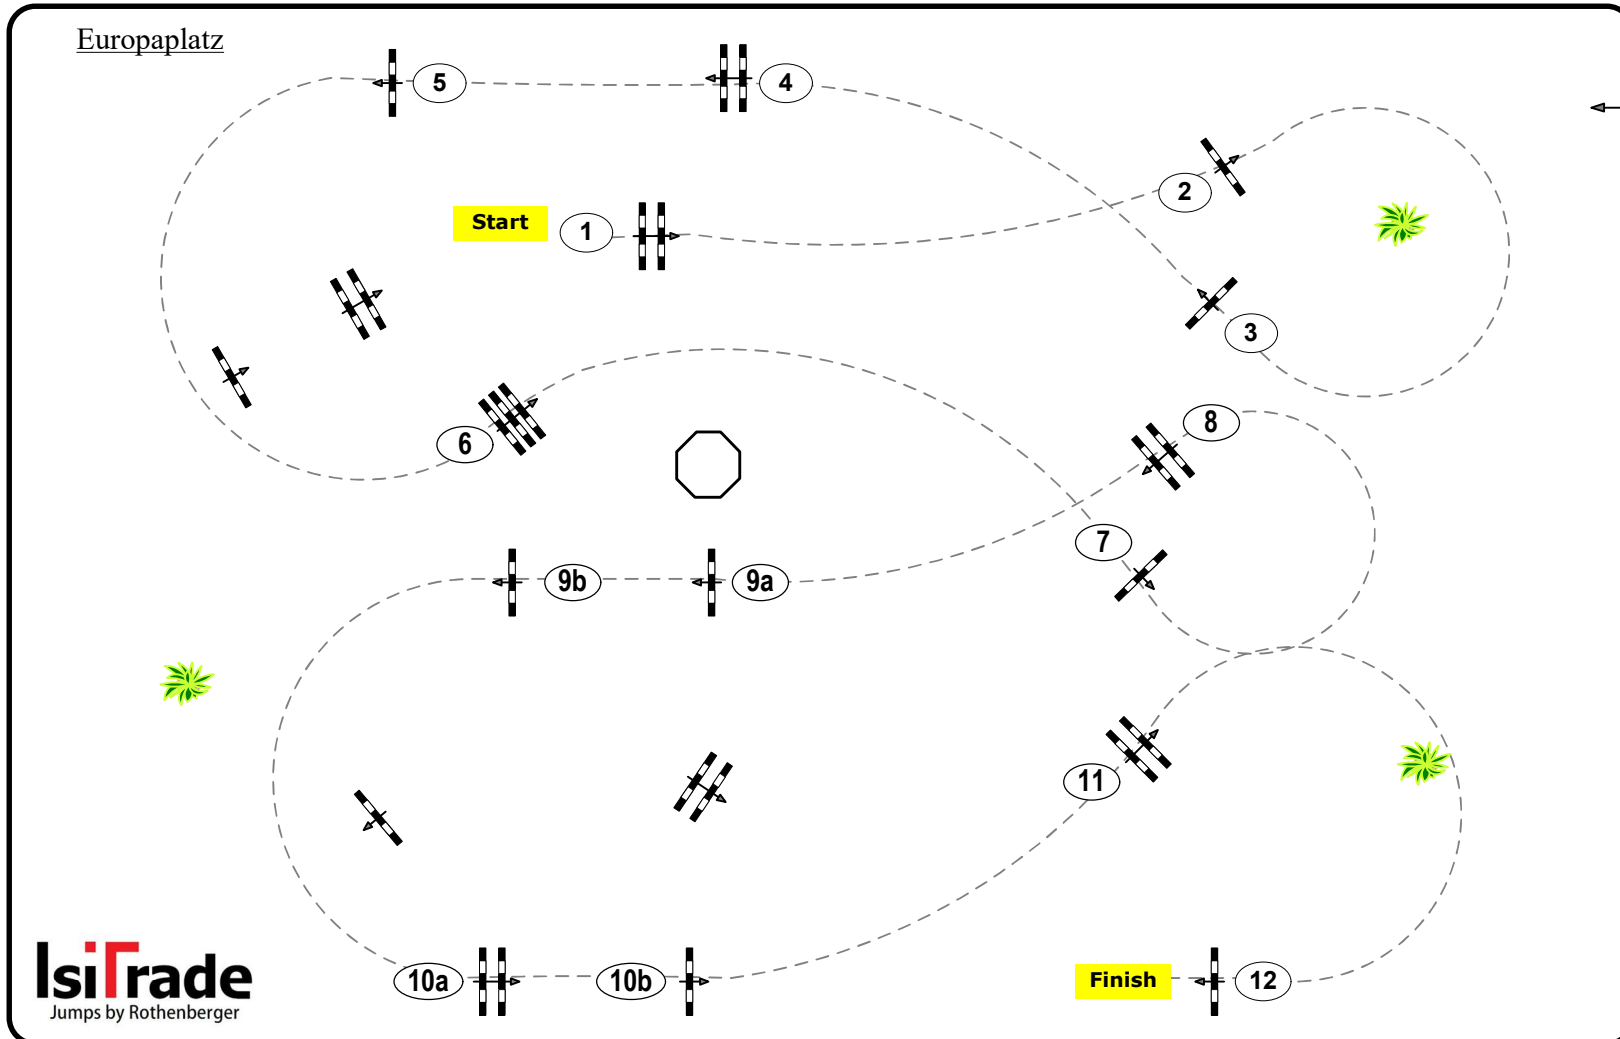

Youngster Tour 7 y.

Competition not against the clock

Table: A

National RG:

FEI RG / Art. 238.1.1a

Height: 1.30 m

Speed: 350 m/min

Length: 450 m

Time allowed: 78 sec

Time limit: 156 sec

Obstacles: 12

Efforts: 14

Parcours Design

Madl Franz (AUT)

Fuchs Hannes (AUT)