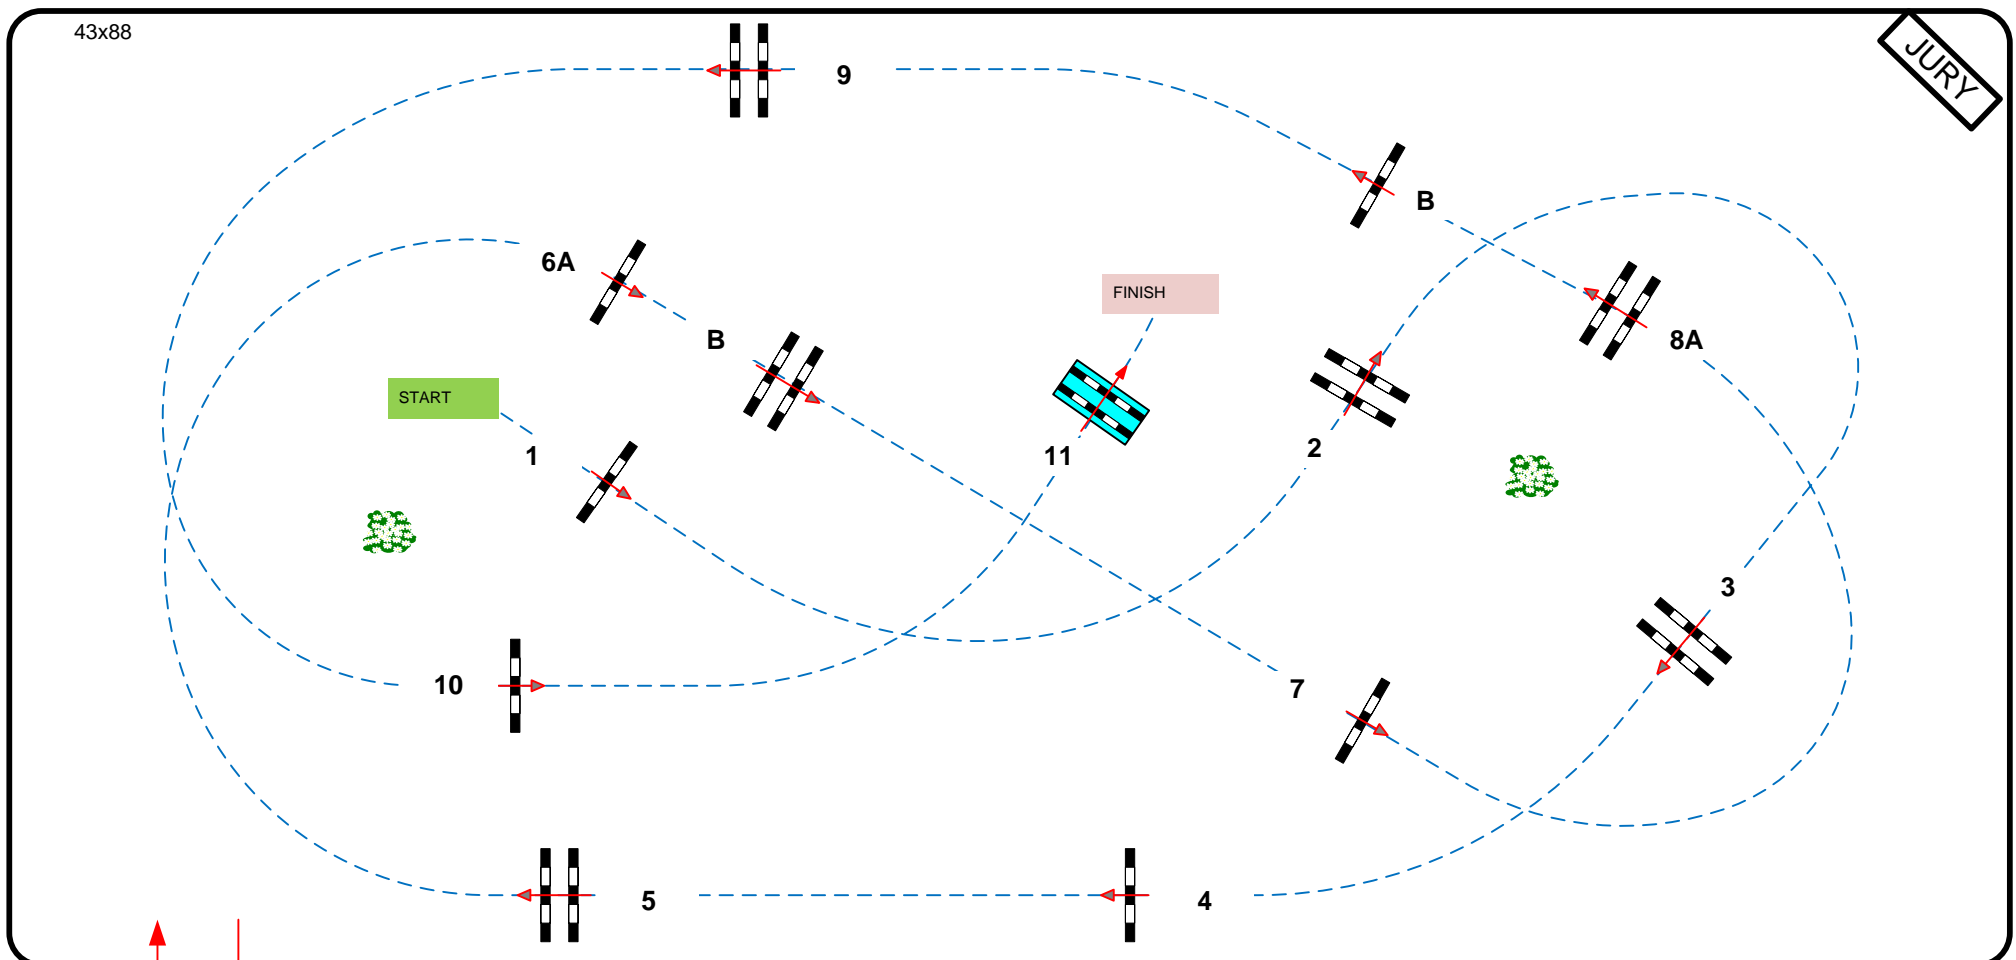

Class
D

CSI YH 7 / 8 yrs old

Competition against the clock

vrijdag 13 oktober 2023

Table: A
National RG:
FEI RG / Art. 238.2.1
Height: 1,30 - 1,35 m

Speed: 350 m/min
Length: 420 m
Time allowed: 72 sec
Time limit: 144 sec

Obstacles: 11
Efforts: 13

In / Out

Course Designer; Henk Linders Christian Mathijs Rens Wondergem