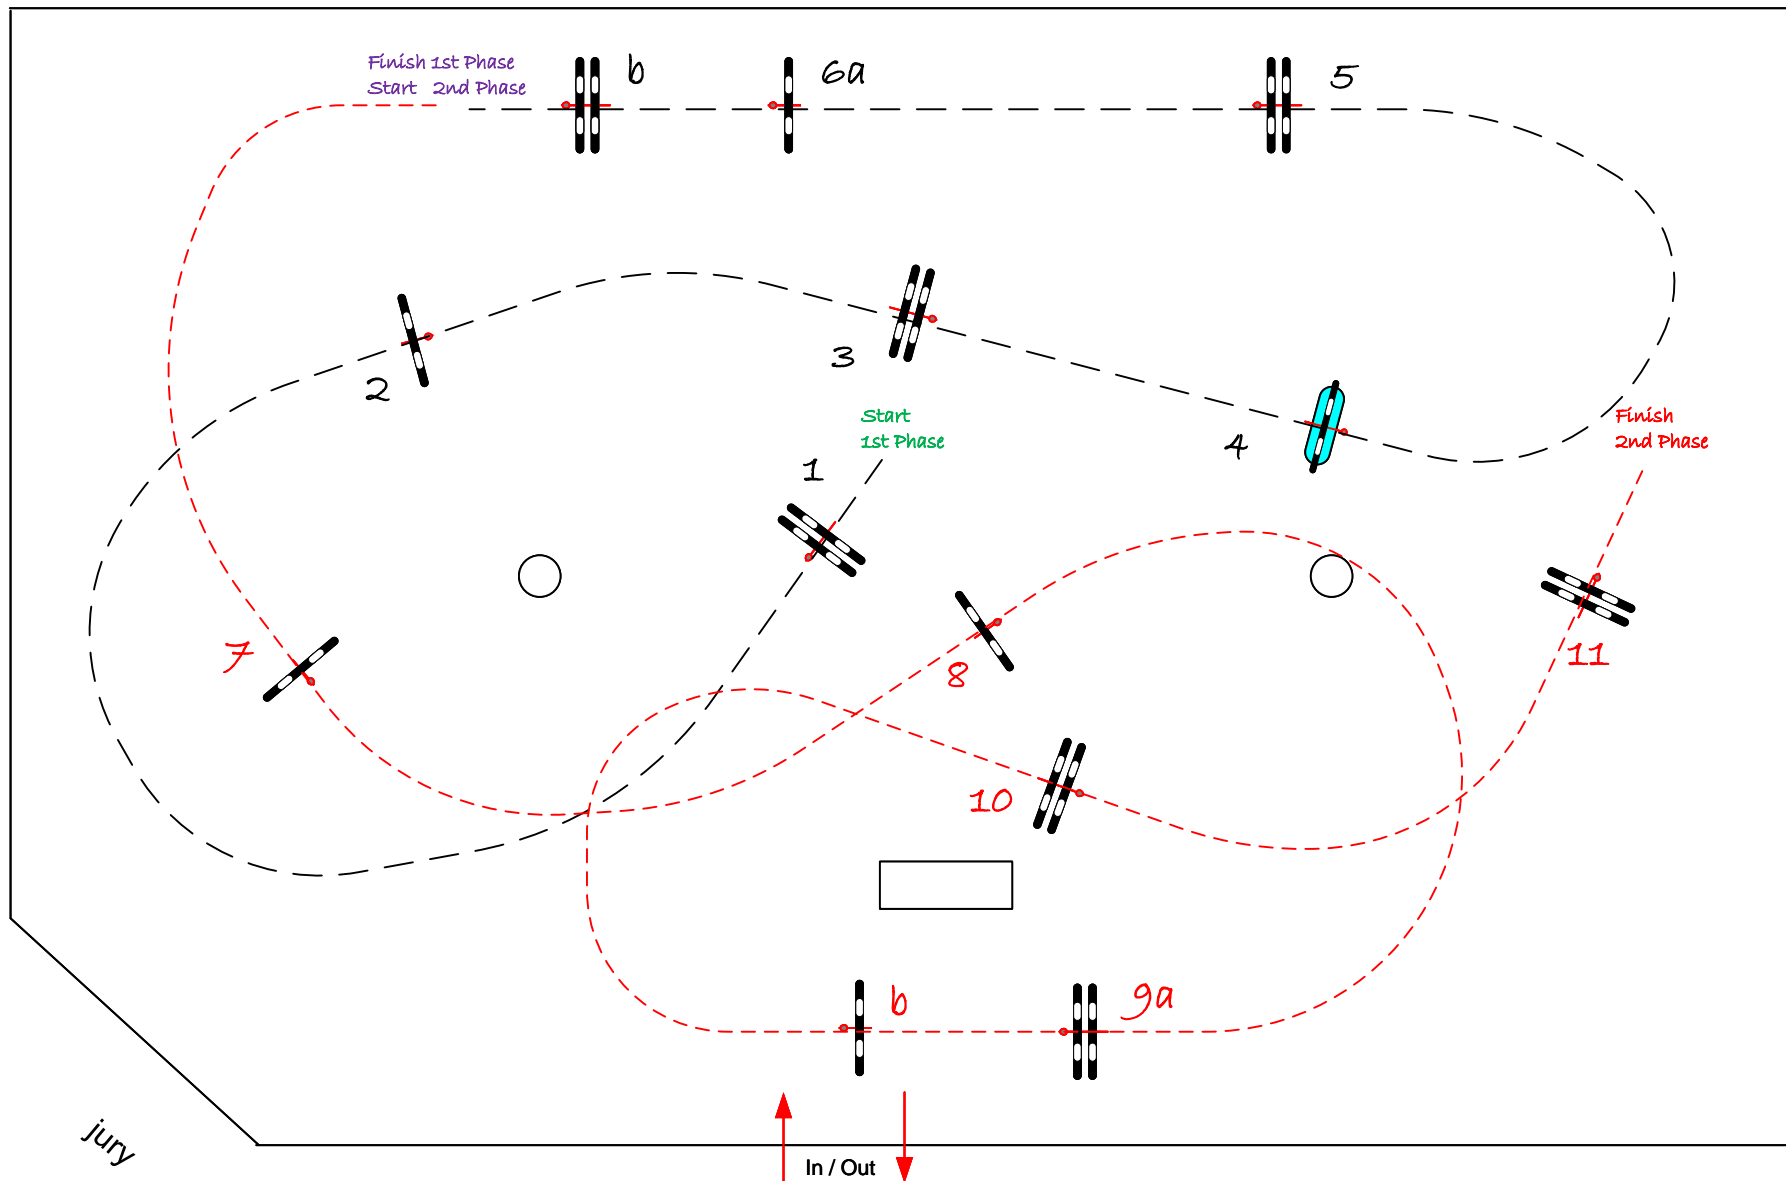

CSI** - CSI* - CSI YH*

LIEVEN HENDRICKX

Class No.: B

CSI YH 7 AND 8 YEARS

Competition in two Phases SPECIAL

donderdag 28 september 2023

Table: A
National RG:
FEI RG / Art. 274.2.5
Height: 1.30- 1.35 m

Speed: 350 m/min
Length: 230 m
Time allowed: 40 sec
Time limit: 80 sec

1st Phase: 1 -- 6
Efforts: 7
Penalty sec:
Closed combination:

2nd Phase: 7 -- 11
Length: 250 m
Time allowed: 43 sec
Time limit: 86 sec

COURSE DESIGNER
VERBOVEN LUC
fei level 2
+32 476 46 40 70

Assistent
Bart Hendrix
Tom Dierickx