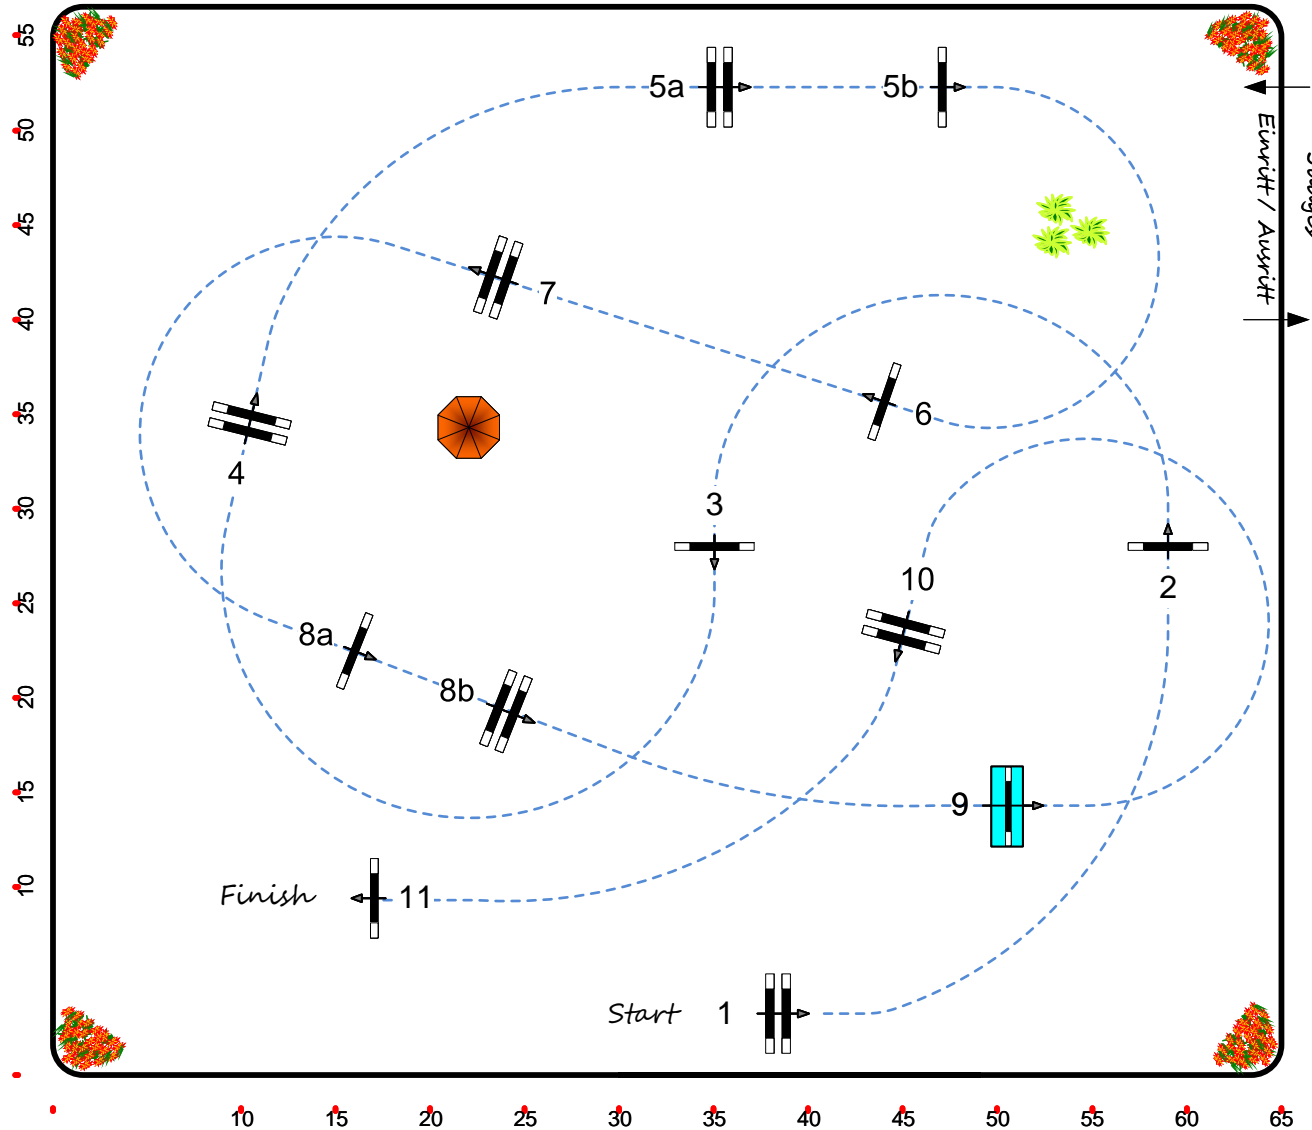

CSI2* / CSIYH1* / CSIU25 / CSI AmA

Donaueschingen Immenhöfe 2023

Course Designer:
Phil Schmauder
Sylvain Rossier
& Team

4

Class No.: 04
International Competition
Competition against the clock

Table: A
National RG:
FEI RG / Art. 238.2.1a
Height: 1,35 m

Speed: 350 m/min

Length: 410 m
Time allowed: 71 sec
Time limit: 142 sec

Obstacles: 11
Efforts: 13
Penalty sec

1st Jump-off:

Length: 0 m
Time allowed: 0 sec
Time limit: 0 sec