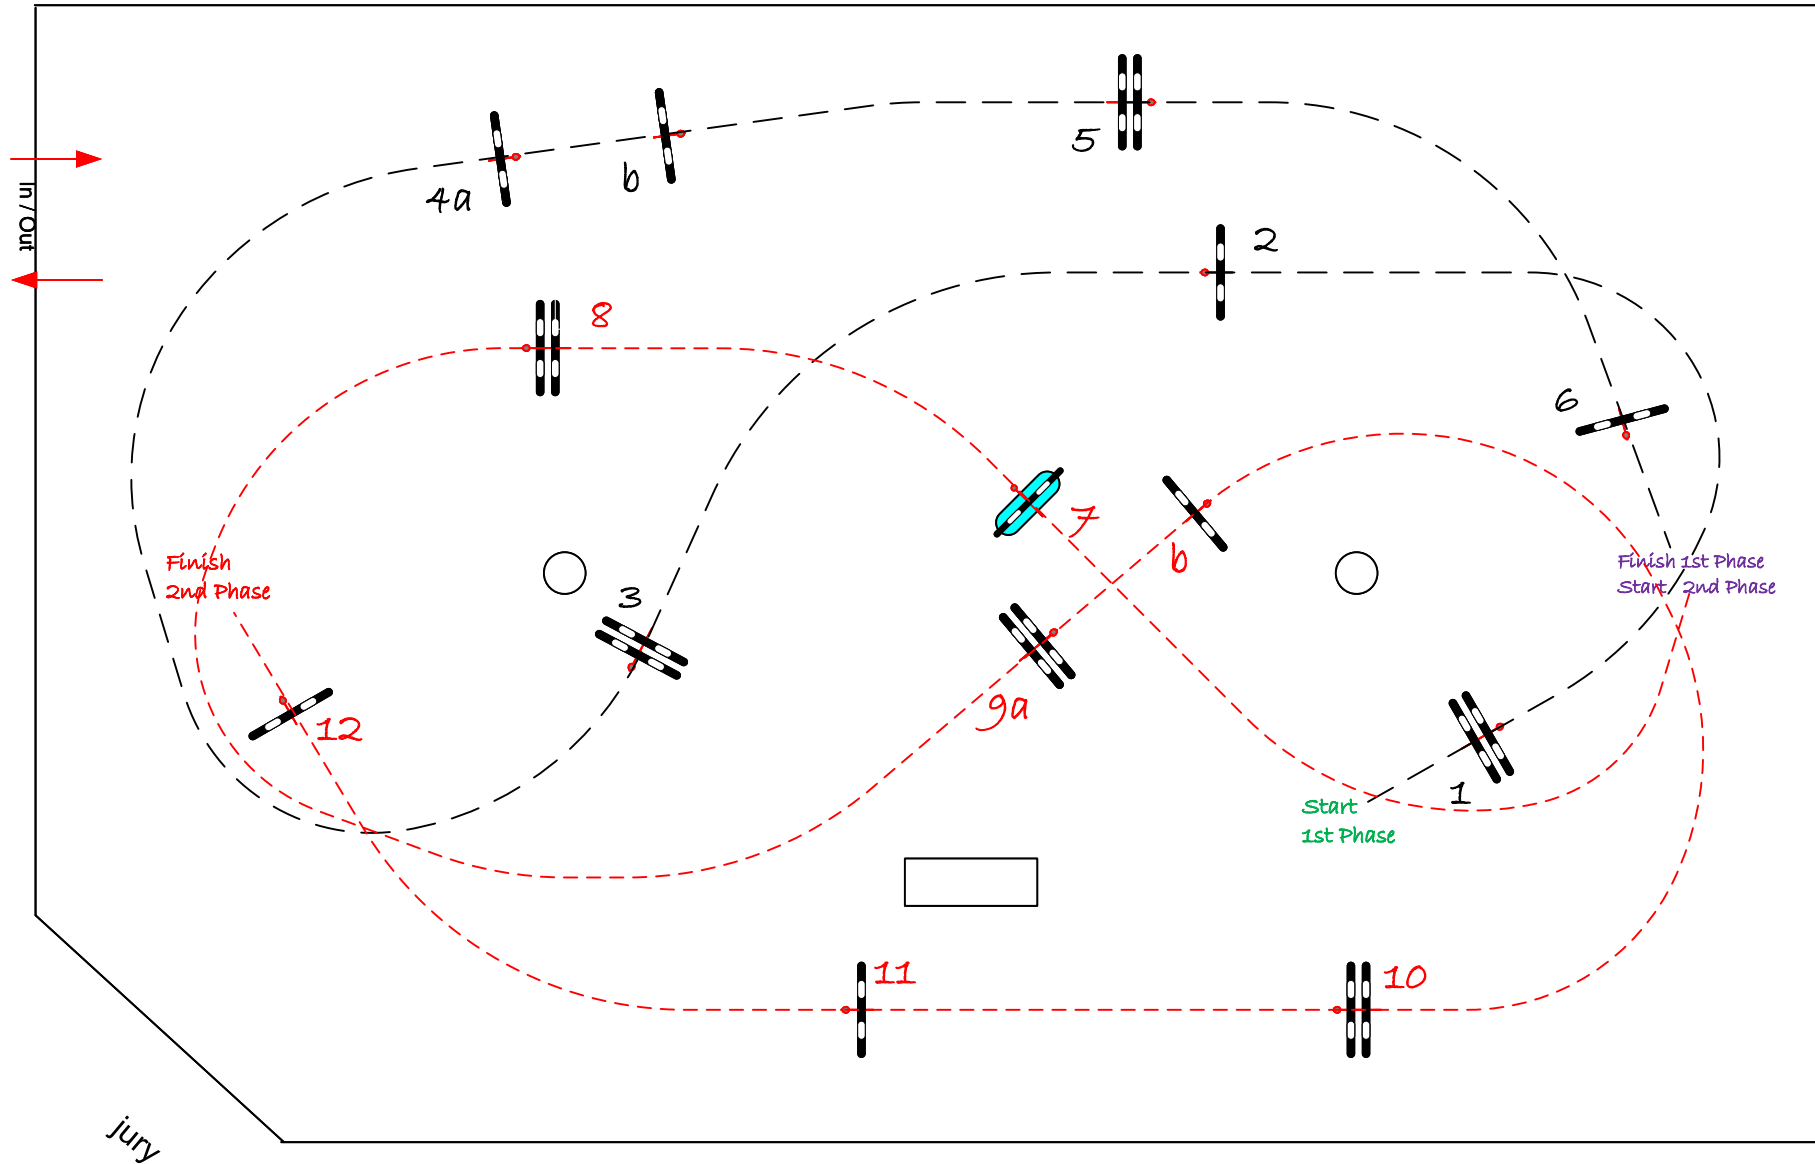

CSI 2 - CSI 1 - CSI YH

STEPHEX ARENA

L - M Sporthorses

Class No.: A

CSI YH 5 and 6 year

Competition in two Phases SPECIAL

vrijdag 23 juni 2023

Table: A
National RG:
FEI RG / Art. 274.2.5
Height: 1.10-1.20 m

Speed: 350 m/min
Length: 250 m
Time allowed: 43 sec
Time limit: 86 sec

Obstacles: 1 -- 6
Efforts: 7
Penalty sec:
Closed combination:

2nd Phase: 7 -- 12
Length: 285 m
Time allowed: 49 sec
Time limit: 98 sec