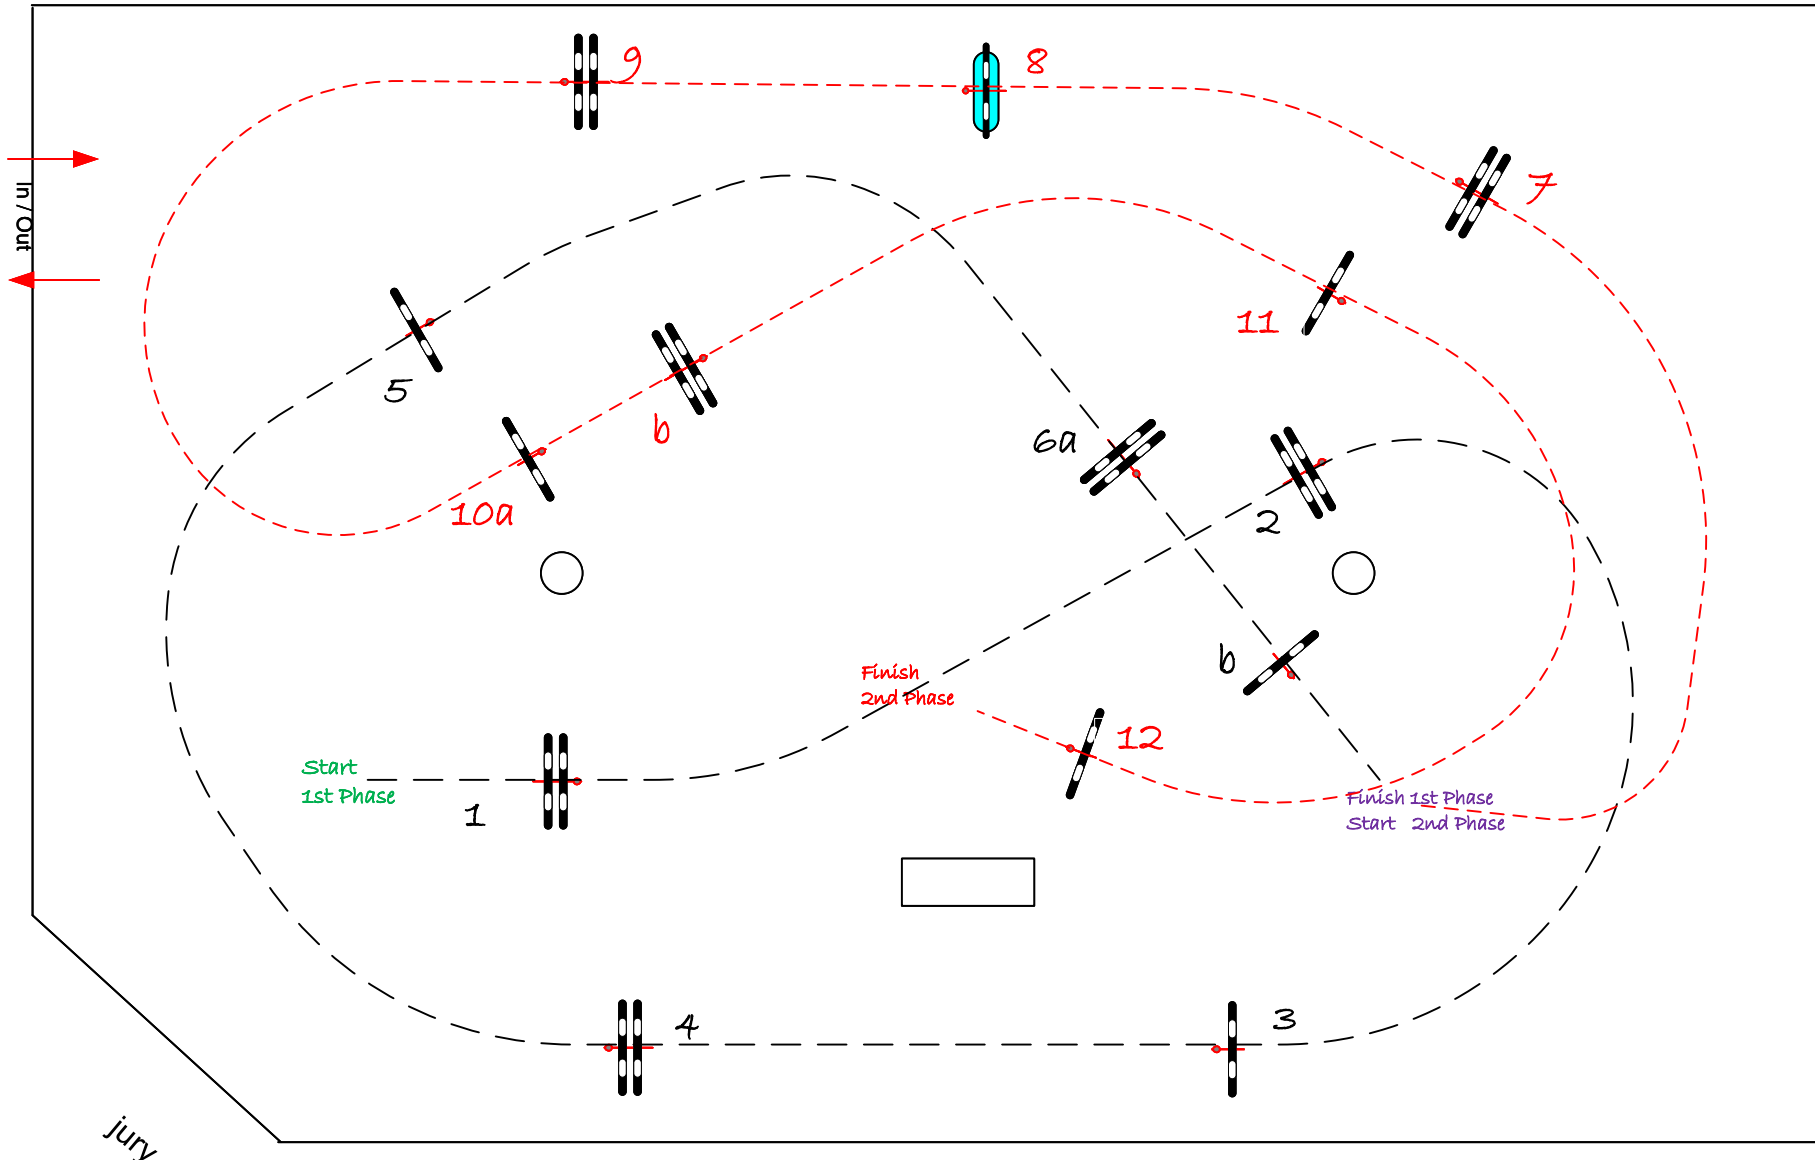

CSI 2 - CSI 1 - CSI YH

STEPHEX ARENA HENDERS EN HAZEL

Class No.: 6

CSI 2 1.40

Competition in two Phases SPECIAL zaterdag 24 juni 2023

Table: A
National RG:
FEI RG / Art. 274.2.5
Height: 1.40 m

Speed: 350 m/min
Length: 260 m
Time allowed: 45 sec
Time limit: 90 sec

1st Phase: 1 -- 6
Efforts: 7
Penalty sec:
Closed combination:

2nd Phase: 7 -- 12
Length: 250 m
Time allowed: 43 sec
Time limit: 86 sec

COURSE DESIGNER
VERBOVEN LUC
fei level 2
+32 476 46 40 70

Course Designer
VERBERCKMOES GUY
0032.477.74.46.20