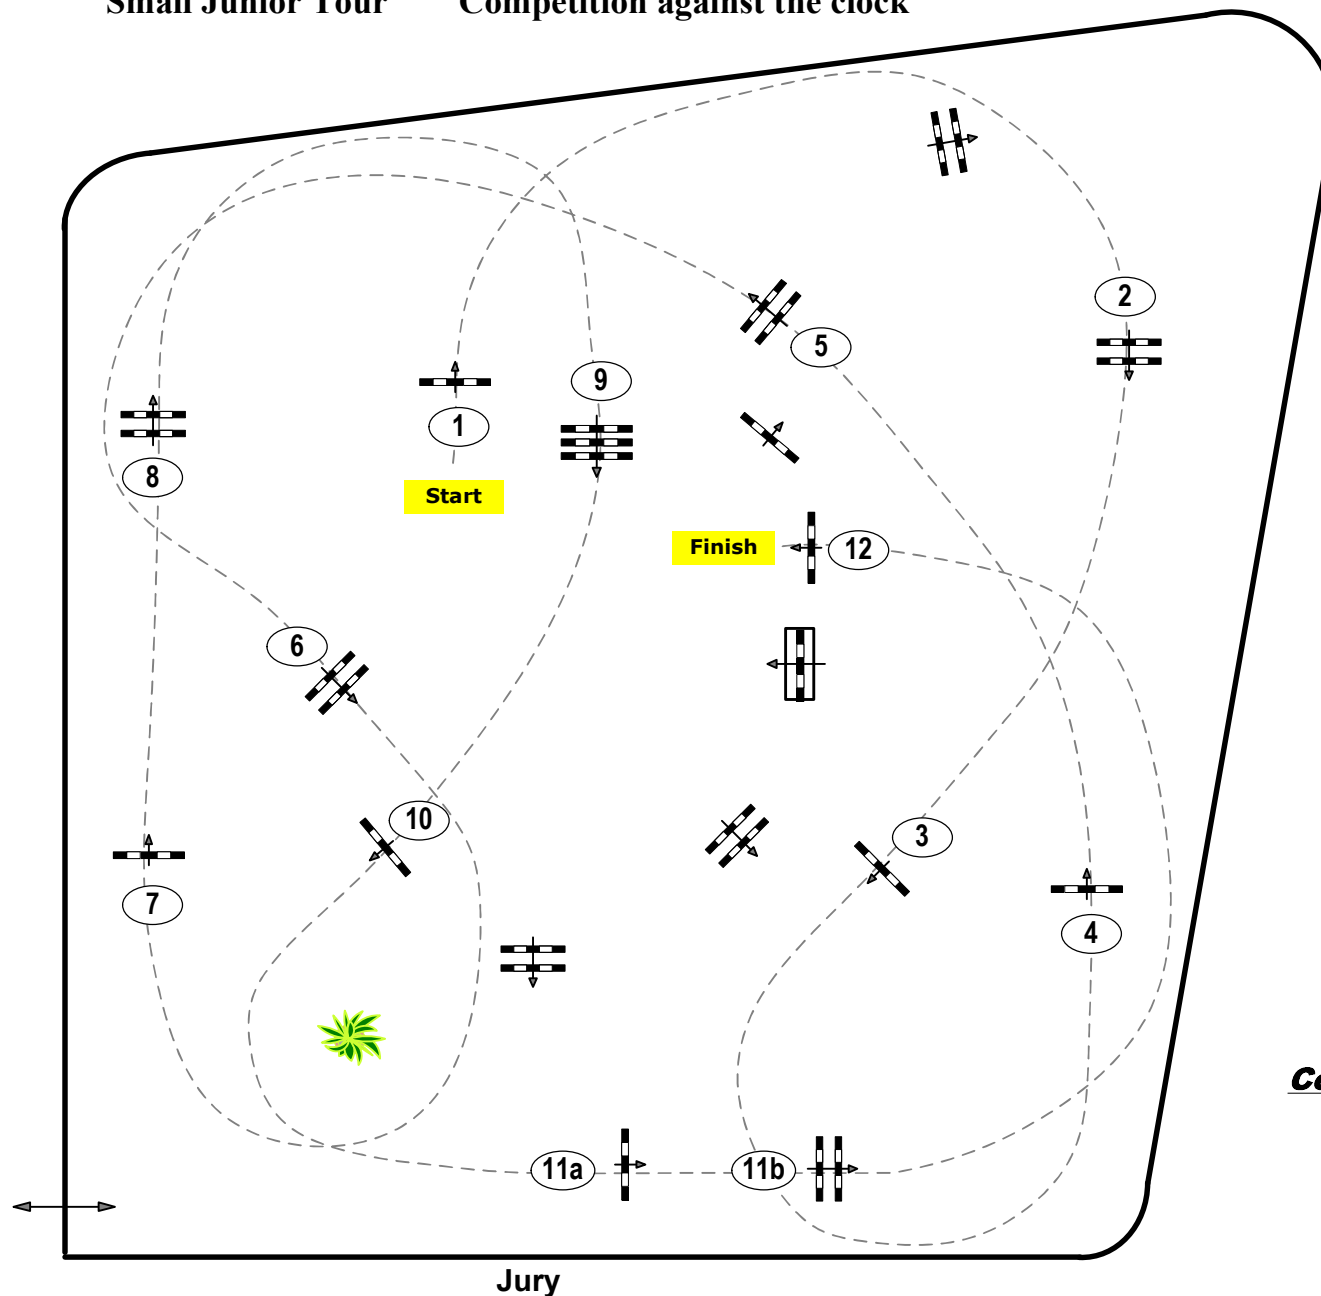

Small Junior Tour Competition against the clock

Table: A

National RG:

FEI RG / Art. 238.2.1

Height: 1,20 m

Speed: 350 m/min

Length: 490 m

Time allowed: 84 sec

Time limit: 168 sec

Obstacles: 12

Efforts: 13

Course Design:

Madl Franz (AUT)

Brandstätter Markus (AUT)

Fuchs Hannes (AUT)