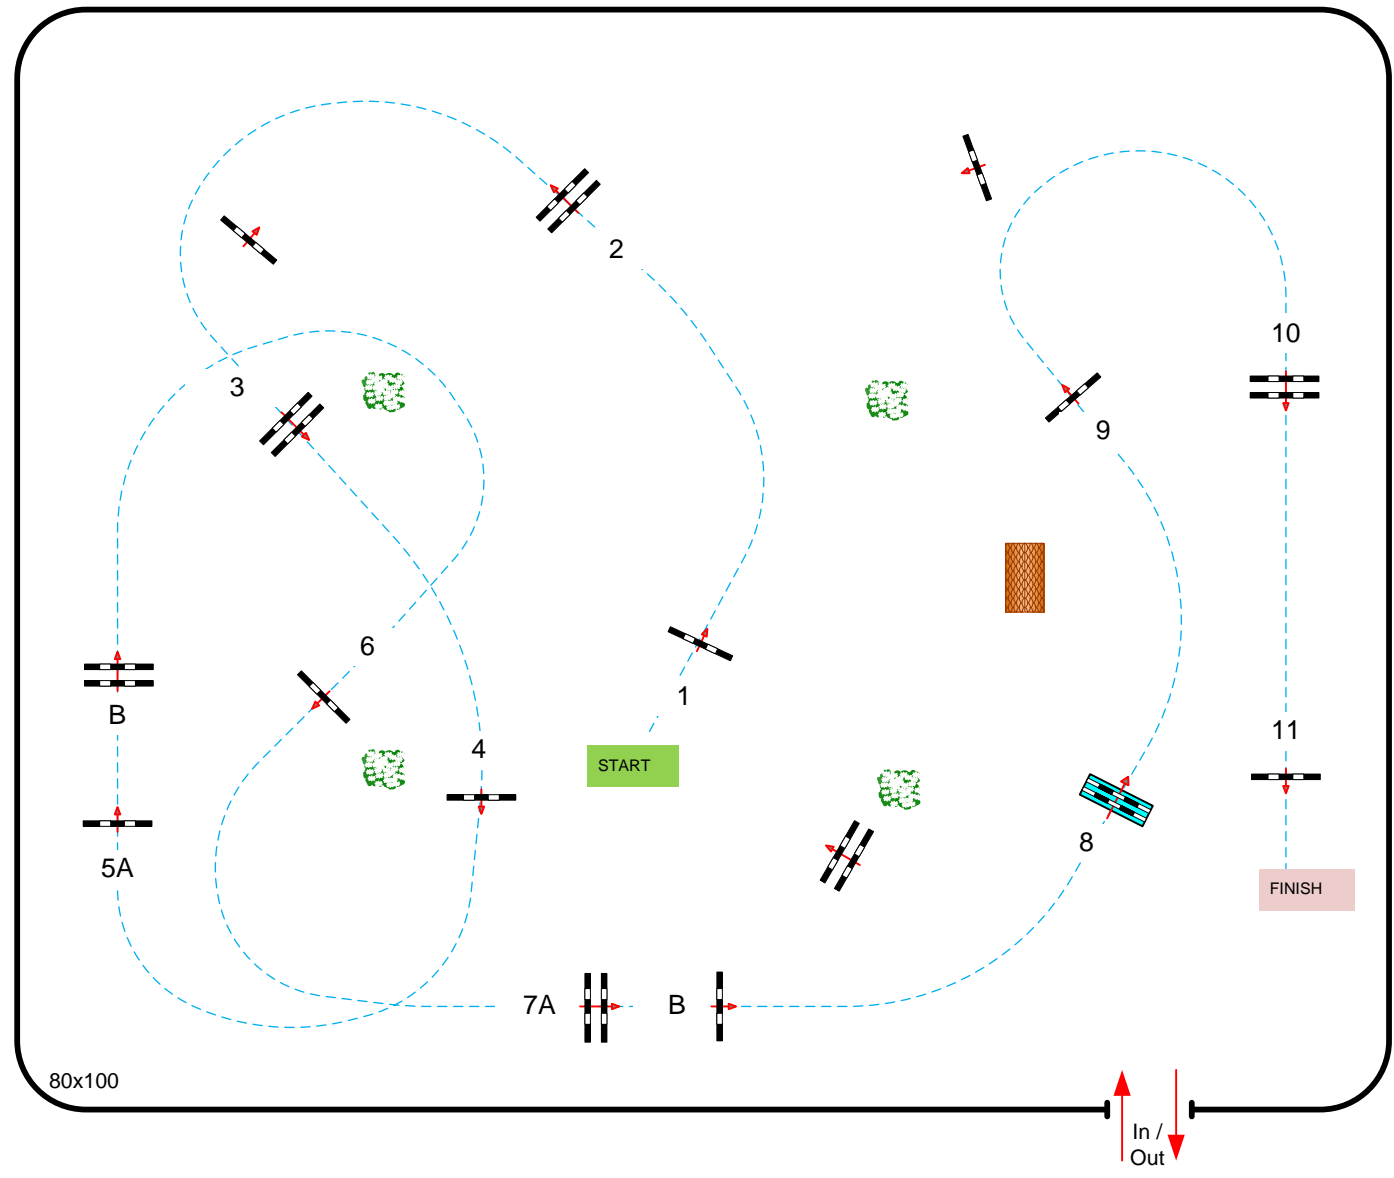

JURY

Class No.: **D**

CSI YH 7 - 8 yrs old

Competition against the clock

zaterdag 6 mei 2023

Table: A
National RG:
FEI RG / Art. 238.2.1
Height: 1,25/1,35 m

Speed: 350 m/min

Length: 460 m
Time allowed: 79 sec
Time limit: 158 sec

Obstacles: 11
Efforts: 13

Course Design Team
Marco de Jong
Henk Linders
Kristof Stevens