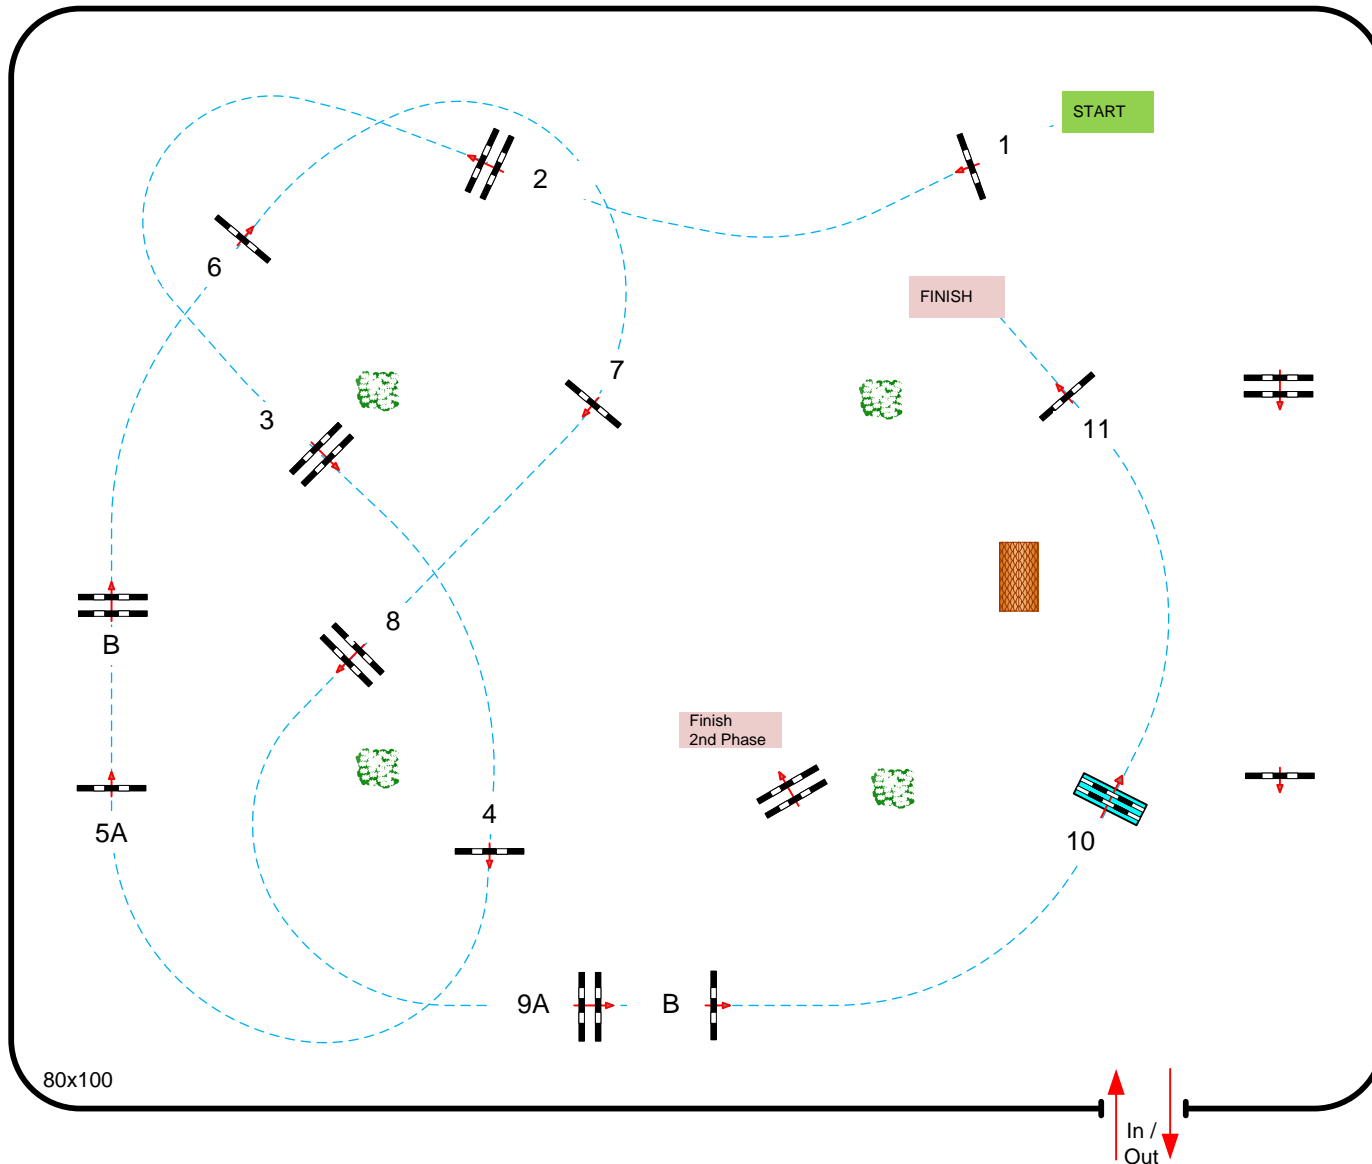

JURY

Class No.: **C**

CSI YH 5 - 6yrs old

Competition against the clock

zaterdag 6 mei 2023

Table: A
National RG:
FEI RG / Art. 238.2.1
Height: 1,05/1,15 m

Speed: 350 m/min

Length: 430 m
Time allowed: 74 sec
Time limit: 148 sec

Obstacles: 11
Efforts: 13

Course Design Team
Marco de Jong
Henk Linders
Kristof Stevens