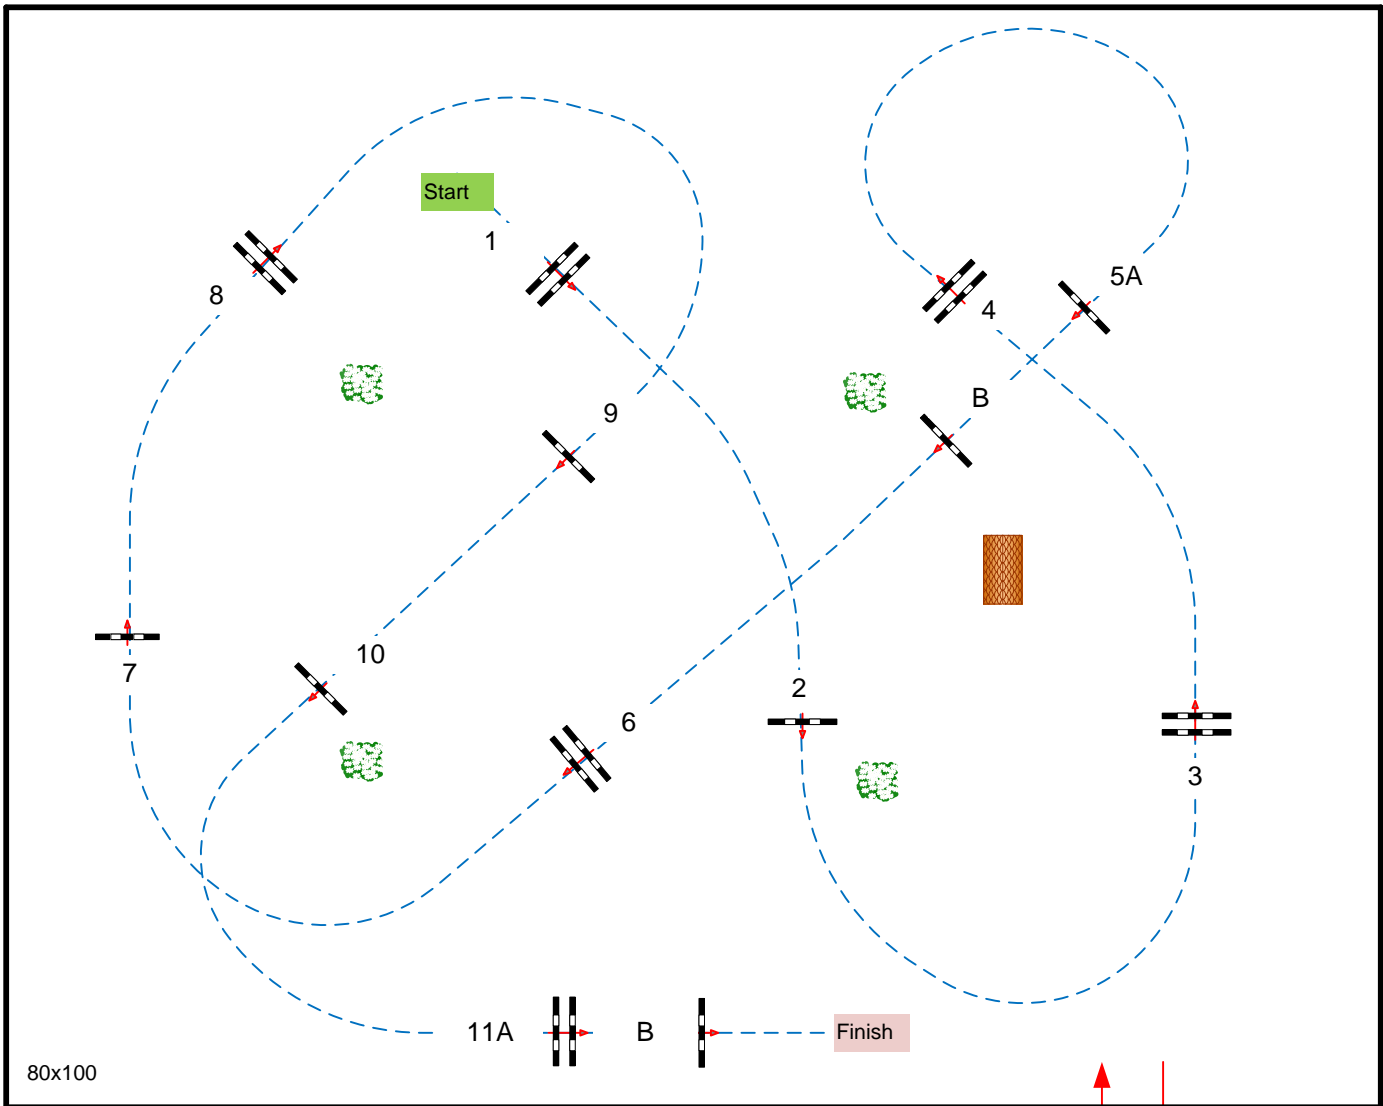

GOLD PRO TOUR LIER

JURY

Class No.: 9

1,40

Competition against the clock

woensdag 29 maart 2023

Table: A
National RG:
FEI RG / Art. 238.2.1
Height: 1,40 m

Speed: 350 m/min

Length: 480 m
Time allowed: 83 sec
Time limit: 166 sec

Obstacles: 11
Efforts: 13

80x100