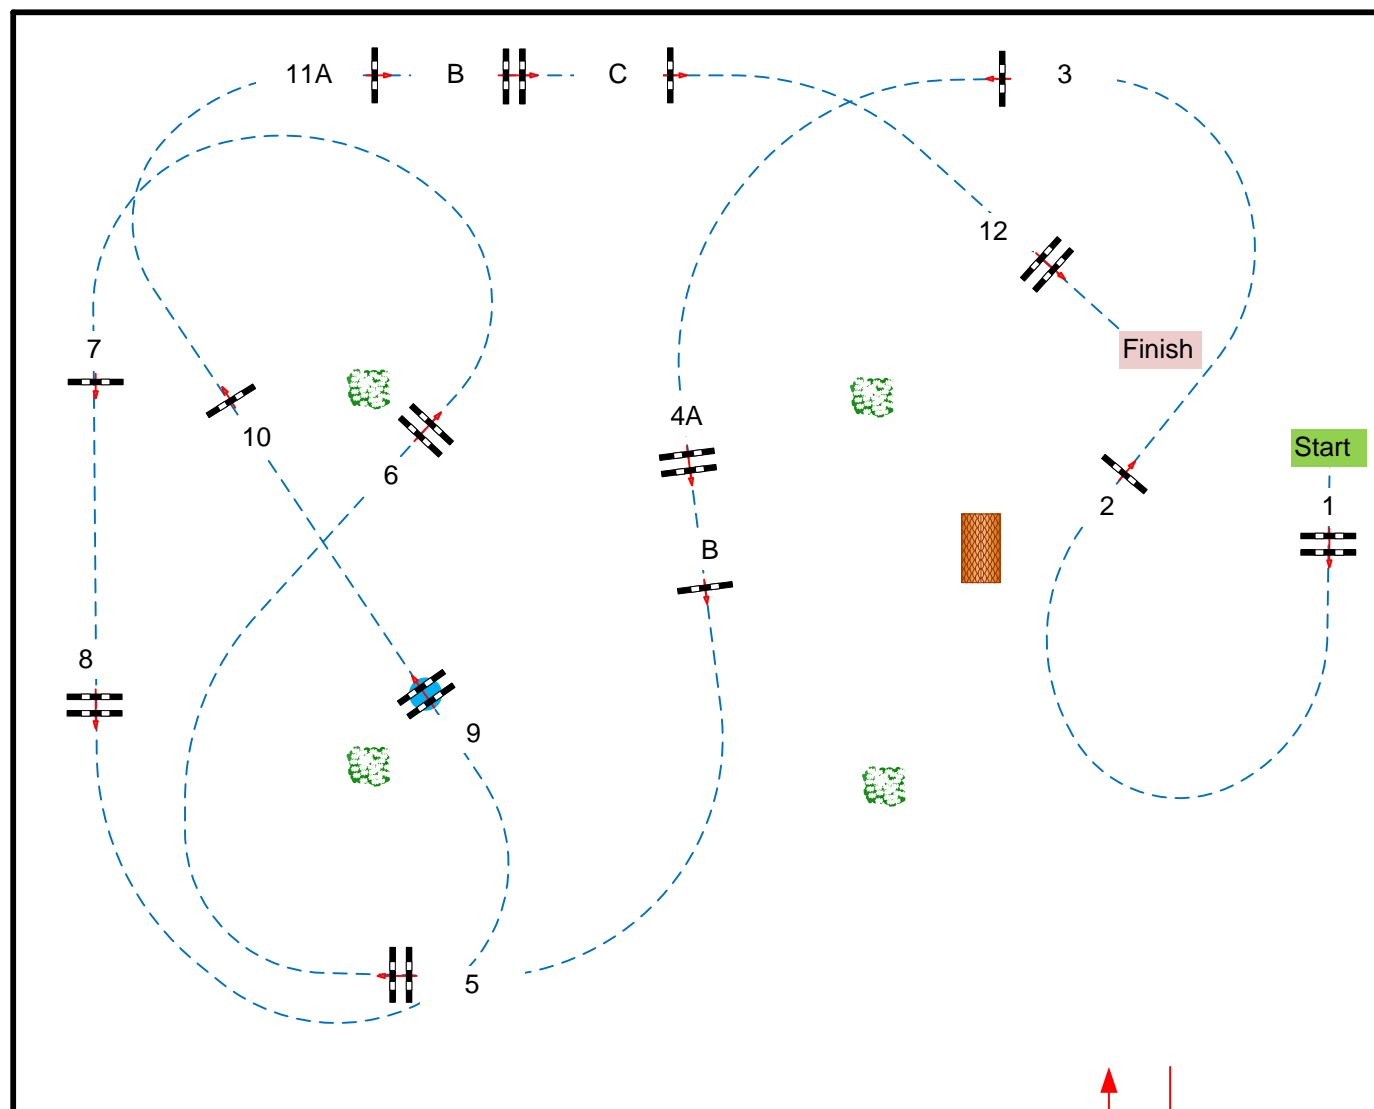

JURY

80x100

Course design team: Eddy Geysmans , Henk Linders, Matthijs Christiaan

Class No.:

7

CSI** 1,45 Longines Ranking

Competition against the clock

zaterdag 18 maart 2023

Table: A

National RG:

FEI RG / Art. 238.2.1

Height: 1,45 m

Speed:

375 m/min

Length:

500 m

Time allowed:

80 sec

Time limit:

160 sec

Obstacles:

12

Efforts:

15

Henk Linders
FEI Level 3 course
designer