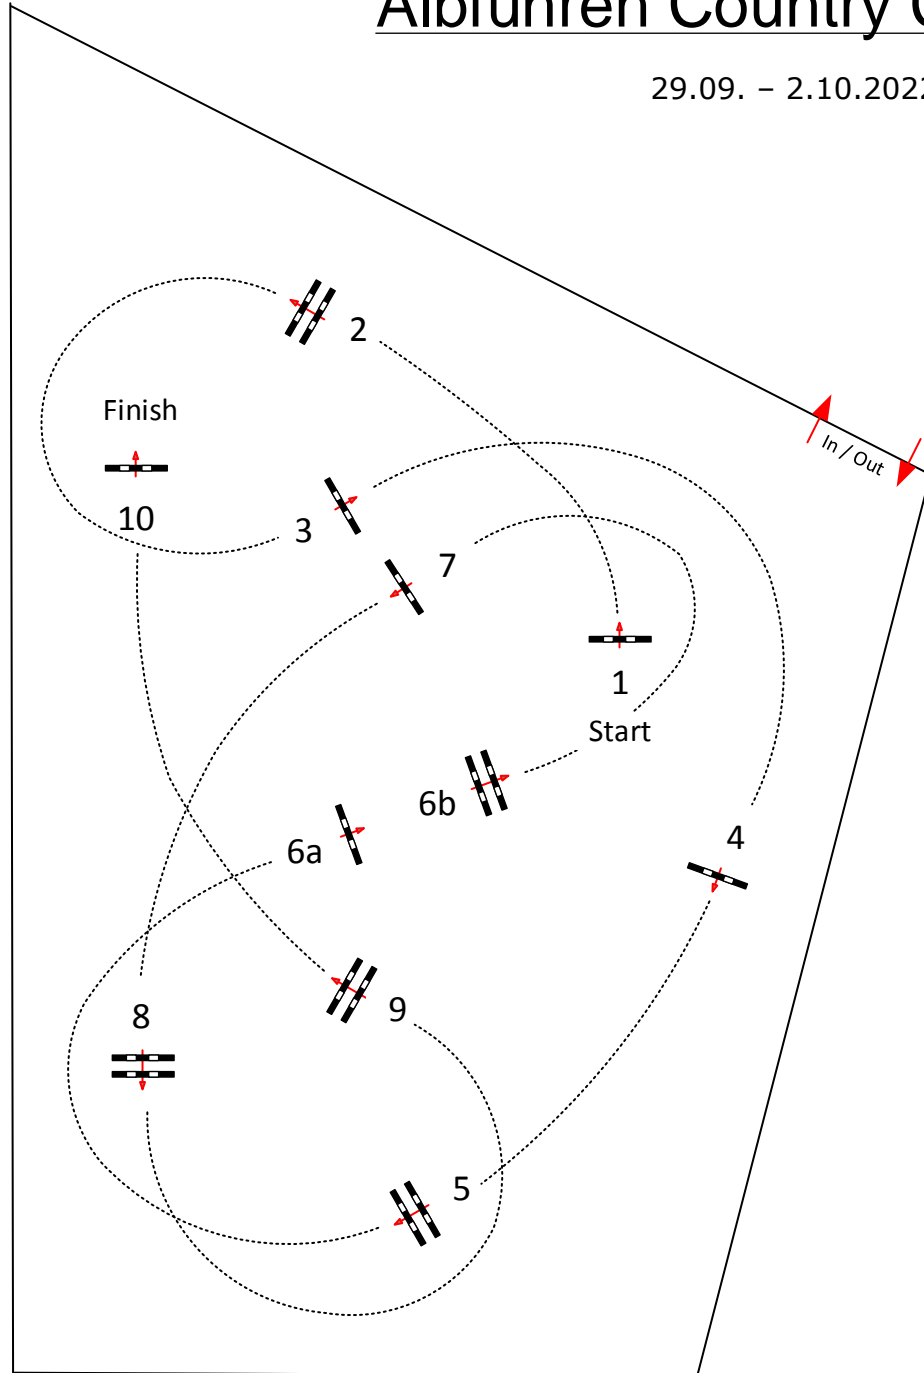

30.09.2022

Start: 14.10 / 14.50 / 15.25

Table: A

National RG:

FEI RG / Art. 238.1.1

Height: 1,15 1,25 1,40 m

Speed: 350 m/min

Length: 450 m

Time allowed: 78 sec

Time limit: 156 sec

Obstacles: 10

Efforts: 11

Penalty sec

Closed combination:

Course Designer
Peter Schumacher (GER)

Markus Roll (GER)
Phil Schmauder (GER)
Volker Trefzger (GER)