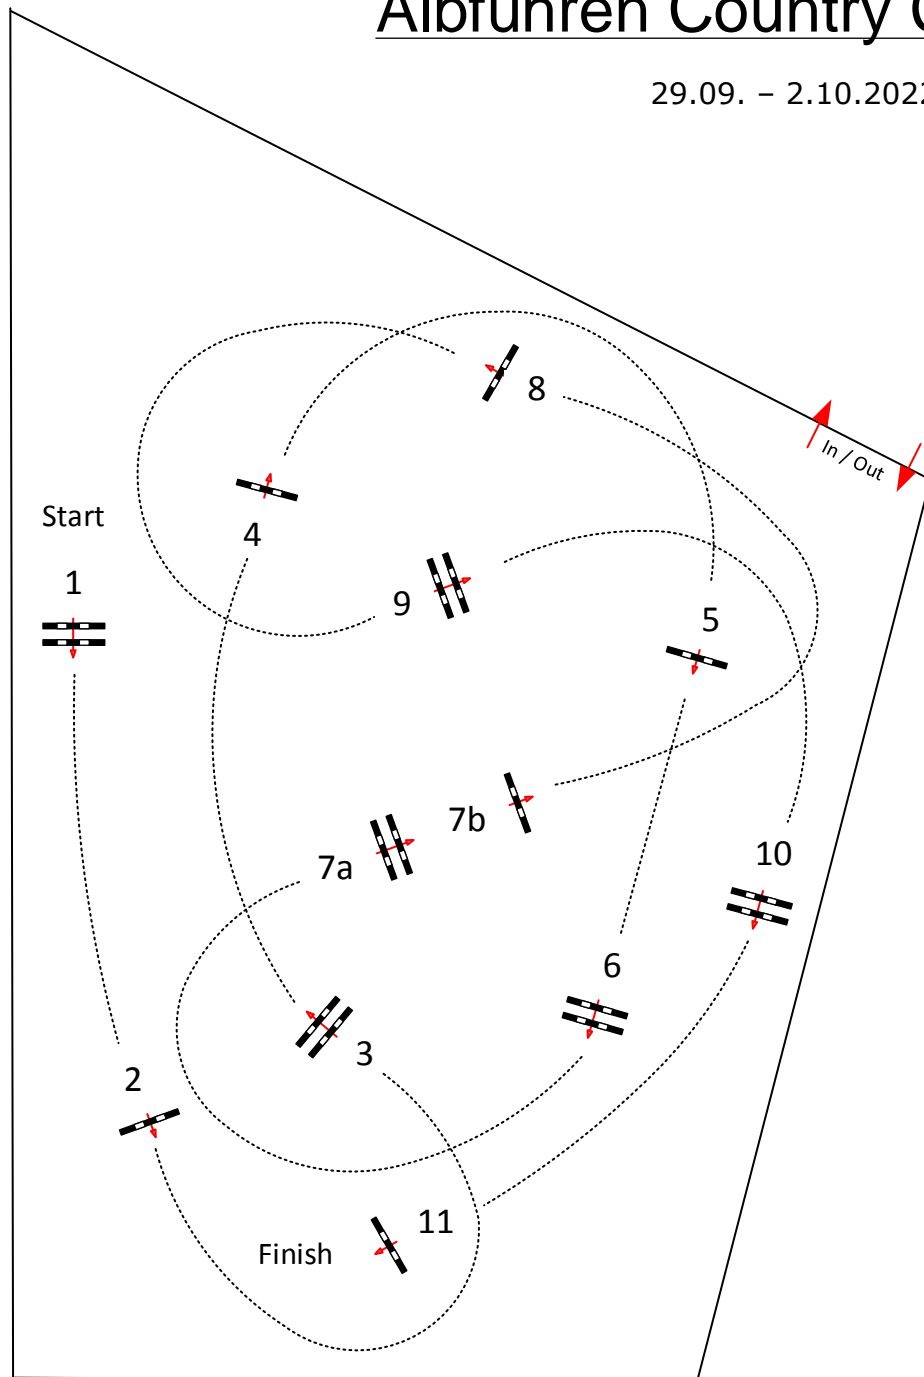

10

Albführen Country Classics 2022

29.09. – 2.10.2022

Class No.: 10

CSICH

Competition against the clock

01.10.2022

Start: 16.40

Table: A

National RG:

FEI RG / Art. 238.2.1

Height: 1,25 m

Speed: 350 m/min

Length: 480 m

Time allowed: 83 sec

Time limit: 166 sec

Obstacles: 11

Efforts: 12

Penalty sec

Closed combination:

Judges

Course Designer
Peter Schumacher (GER)

Markus Roll (GER)
Phil Schmauder (GER)
Volker Trefzger