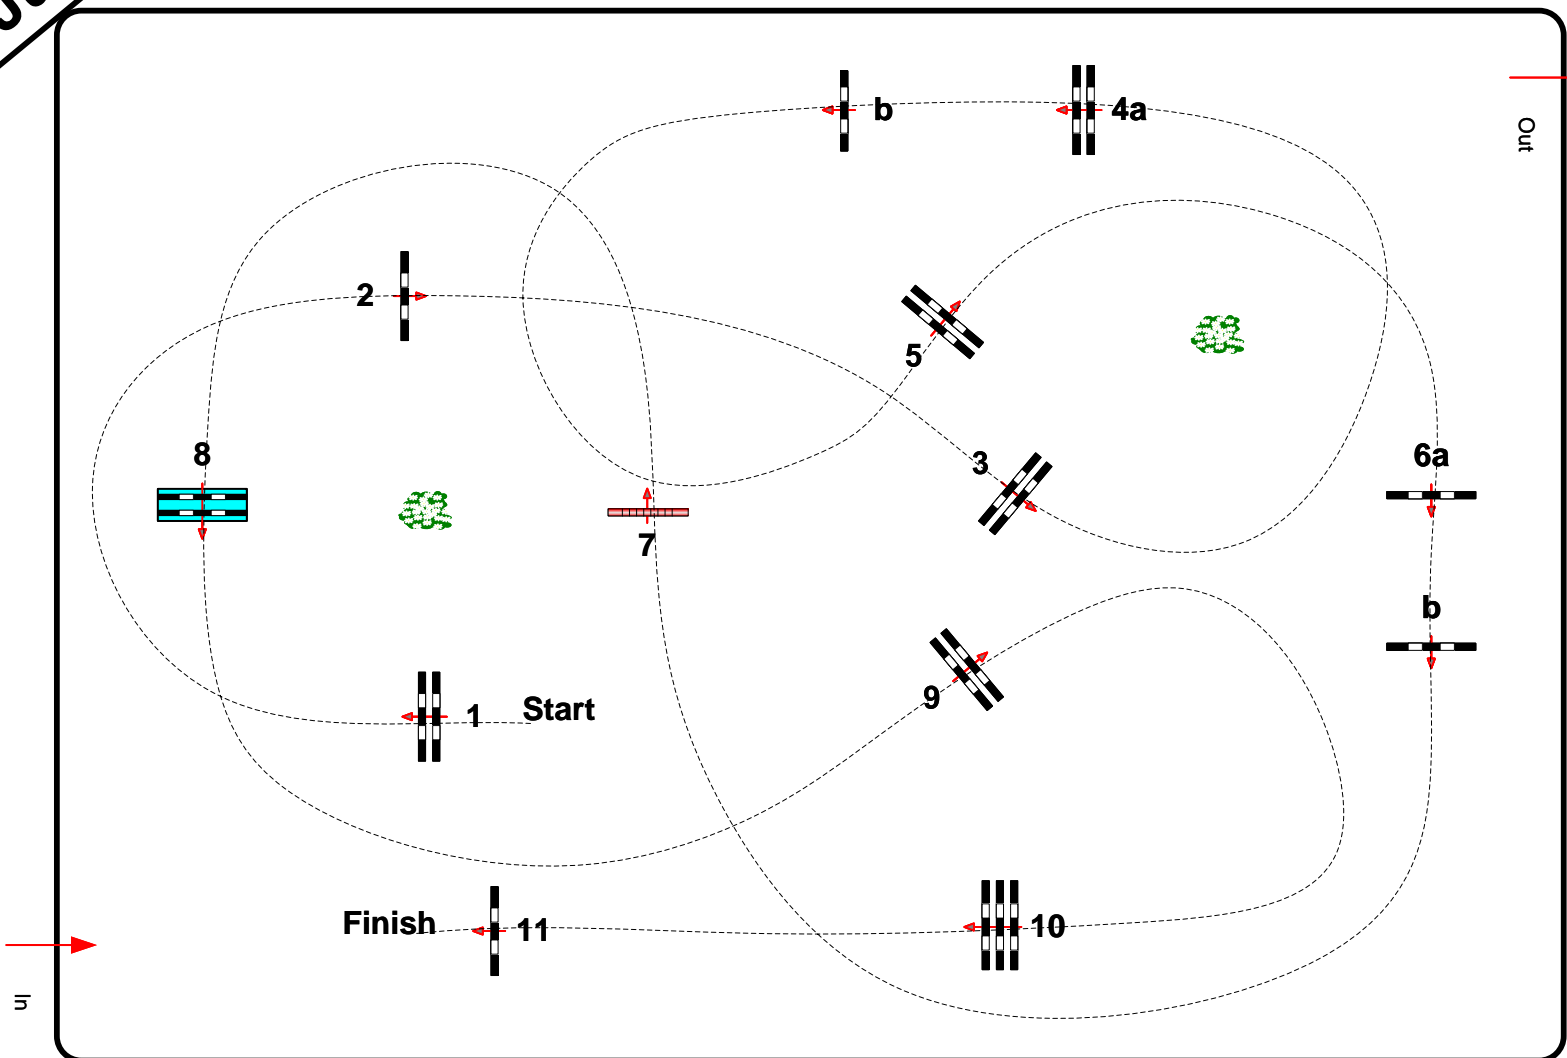

Table: A  
National RG:  
FEI RG / Art. 238.2 .1  
Height: 1,40 m

Speed: 350 m/min

Length: 440 m  
Time allowed: 76 sec  
Time limit: 152 sec

Obstacles: 11  
Efforts: 13  
Penalty sec  
Closed combination:

1st Jump-off:

Length: 0 m  
Time allowed: 0 sec  
Time limit: 0 sec

Course Designer

Steffen Bühling GER  
Johann Sailer GER  
Josef Beilmaier GER

5