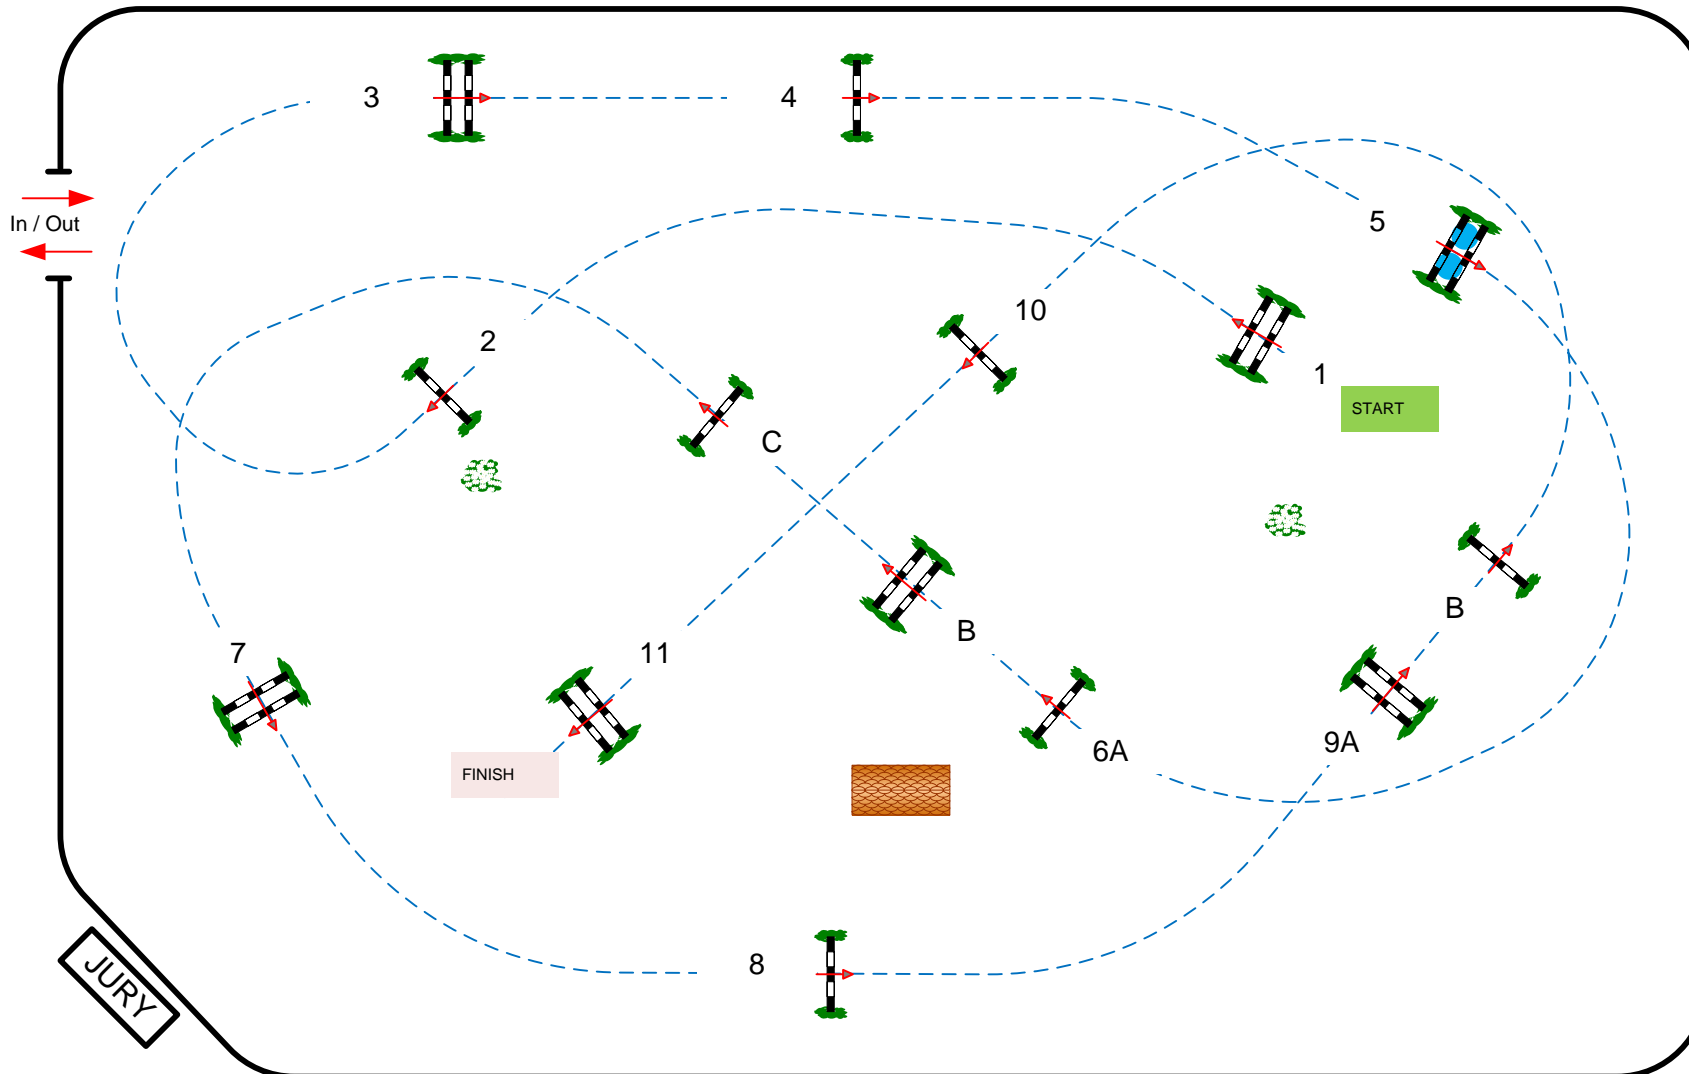

# CSI\*\*\* / \* / YH LIER

Table: A  
National RG:  
FEI RG / Art. 238.2.2  
Height: 1,15 - 1,25 m

Speed: 350 m/min  
Length: 0 m  
Time allowed: 0 sec  
Time limit: 0 sec

Obstacles: 11  
Efforts: 14

Jump-off: **9A - 10 - 4 - 5 - 6AB - 8**  
Length: 290 m  
Time allowed: 50 sec  
Time limit: 100 sec

STEPHEX ARENA

Class No.: **E**

CSI YH 5 - 6 yrs old

Competition with jump-off

zaterdag 3 september 2022

Course Designer;  
Henk Linders  
Marco de Jong  
Luc Verboven