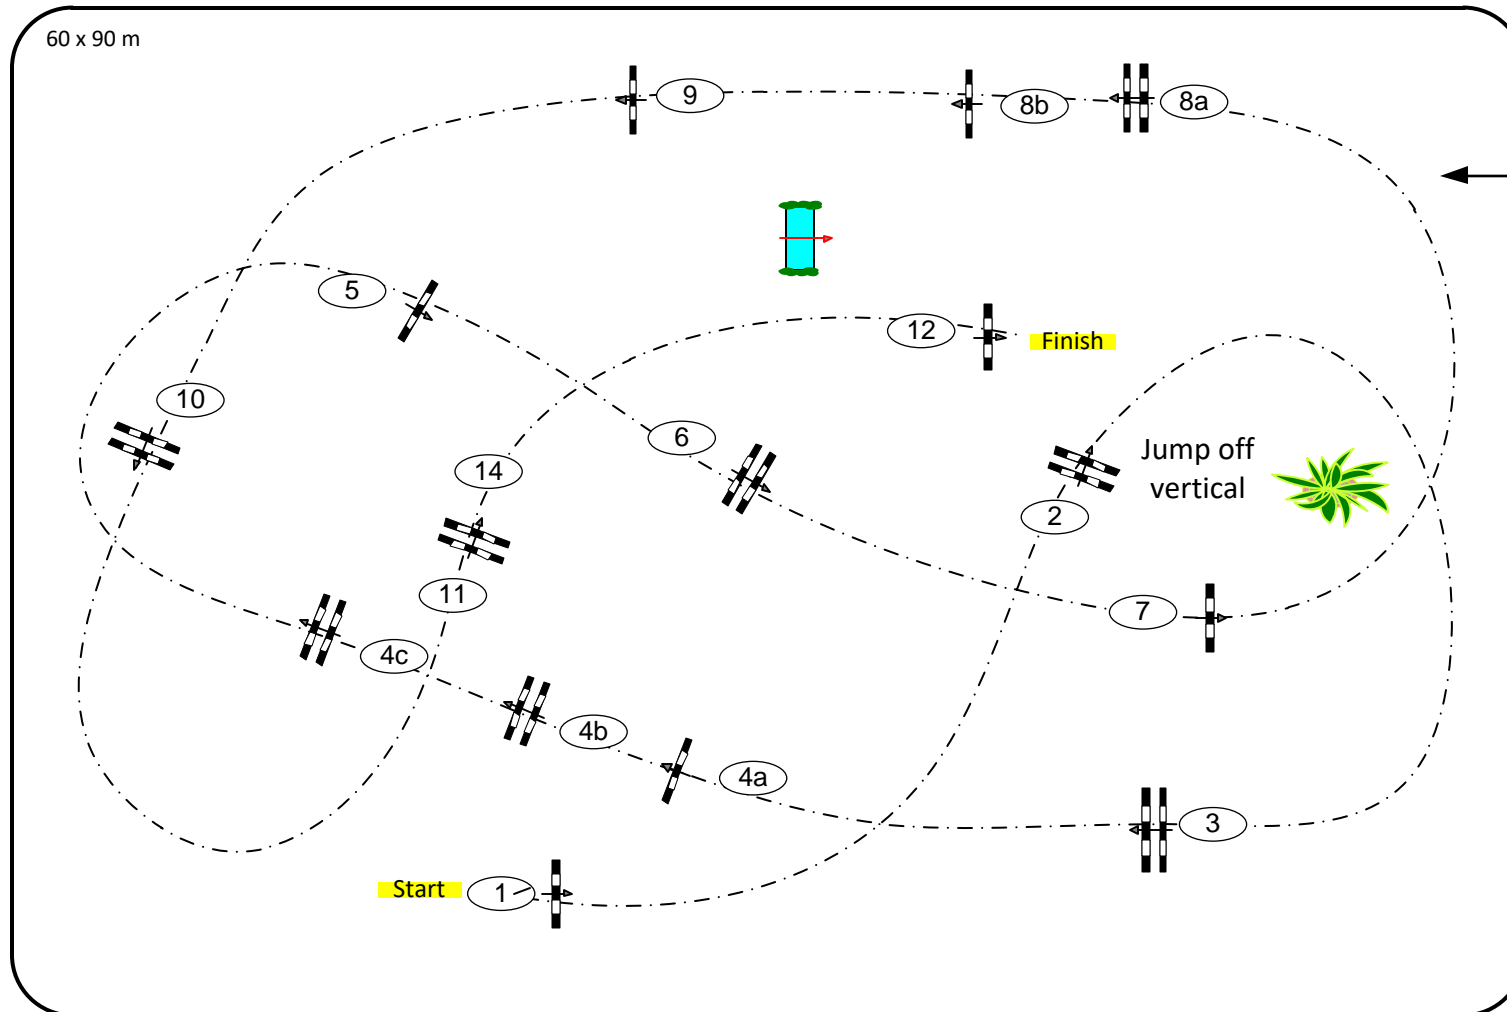

CSI Hof Waterkant (GER)

03.08.- 07.08.2022

Class No.: **10** Competiton with one jump off

Table: A
 National RG:
 FEI RG / Art. 238.2.2
 Height: 1,45 m

Speed: 400 m/min
 Length: 465 m
 Time allowed: 70 sec
 Time limit: 140 sec

Obstacles: 12
 Efforts: 15

1st Jump-off:

14,5,7,8a,8b,2,3,4b

Length: 370 m
 Time allowed: 56 sec
 Time limit: 112 sec

IsiGrade
 Jumps by Rothenberger