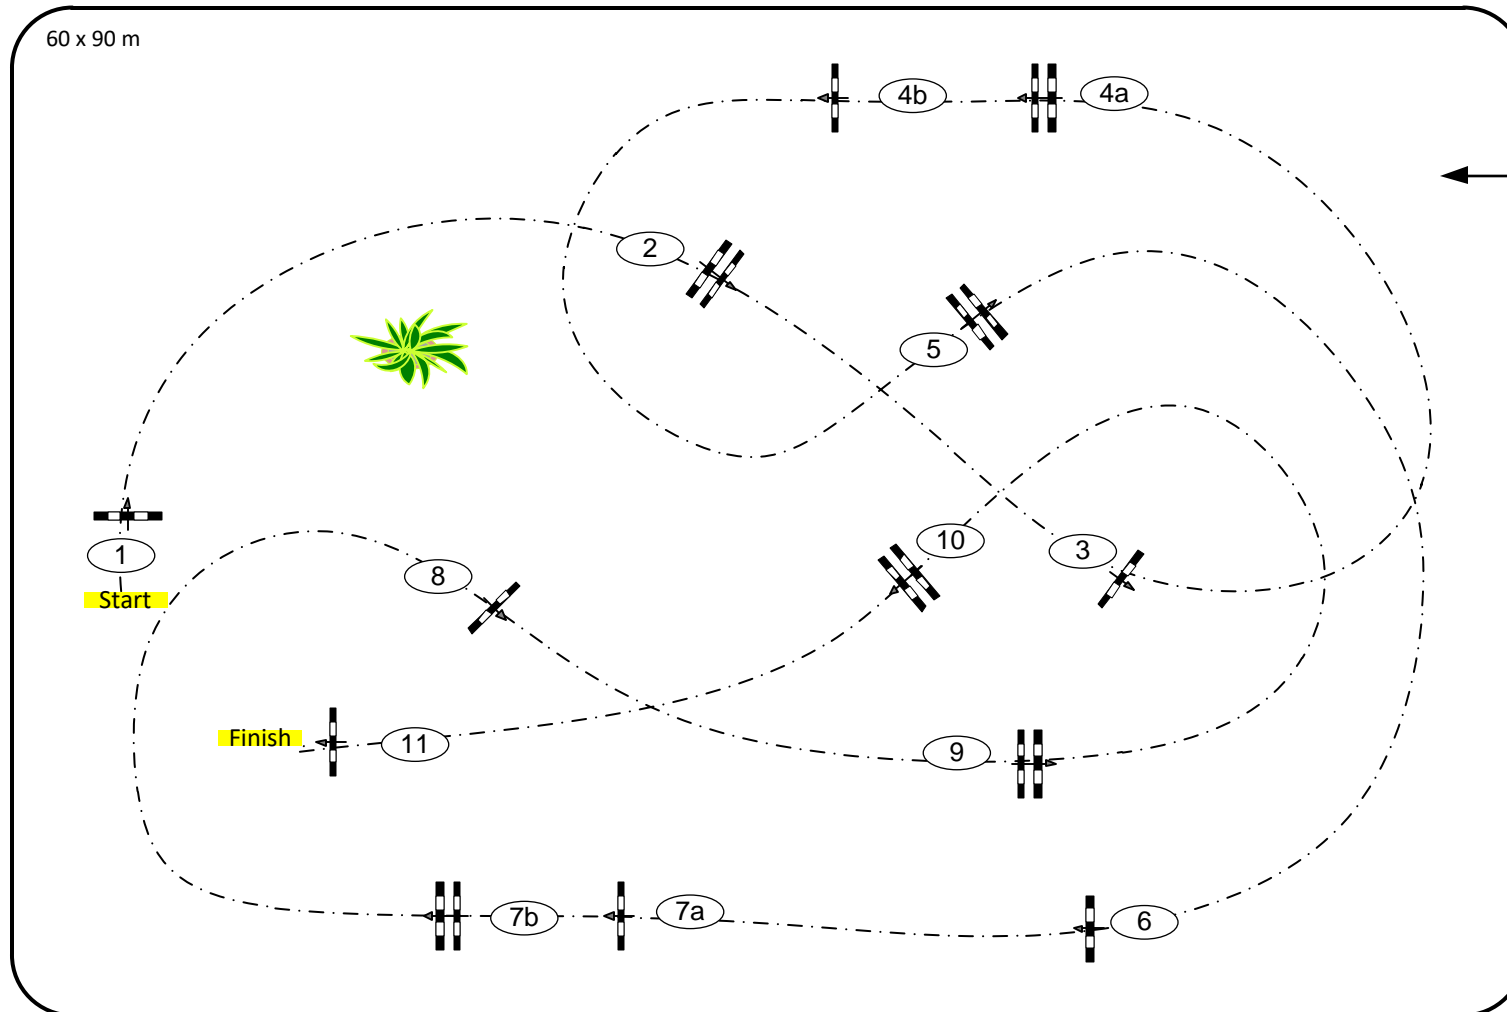

CSI Hof Waterkant (GER)

03.08.- 07.08.2022

Class No.: 7 Competition against the clock

Table:	A
National RG:	
FEI RG / Art.	238.2.1
Height:	1,40 m
Speed:	350 m/min
Length:	420 m
Time allowed:	72 sec
Time limit:	144 sec
Obstacles:	11
Efforts:	13
Cavallero	
Liverpool	

IsiGrade
Jumps by Rothenberger