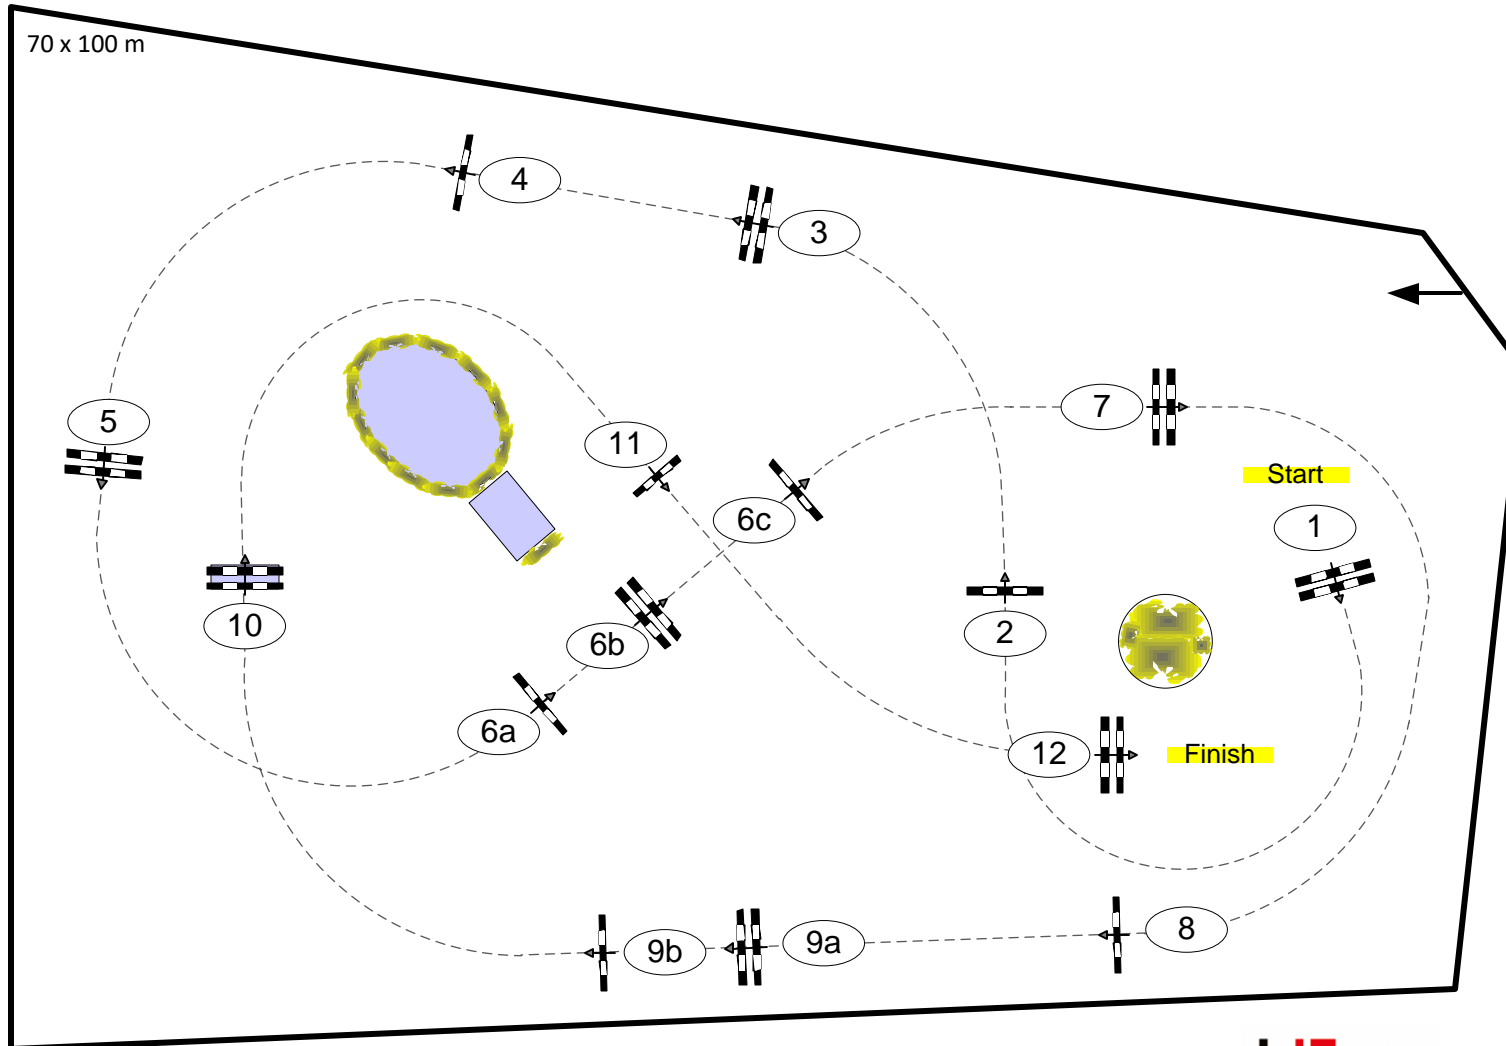

Longines Balve Optimum 2022

Nr.: 30

Graf von Landsberg Gedächtnis Springen

CSI2* Grand Prix

Competition with one Jump-Off

Table: A
 National RG:
 FEI RG / Art. 238.2.2
 Height: 1,45 m

Speed: 375 m/min

Length: 445 m
 Time allowed: 72 sec
 Time limit: 144 sec

Obstacles: 12
 Efforts: 15
 Penalty sec

Jump-Off / 2ndPhase:

1-2-4-6b-9ab-10-11-12

Length: 350 m
 Time allowed: 56 sec
 Time limit: 112 sec

Parcourschef:
 Frank Rothenberger, Christian Wiegand & Team