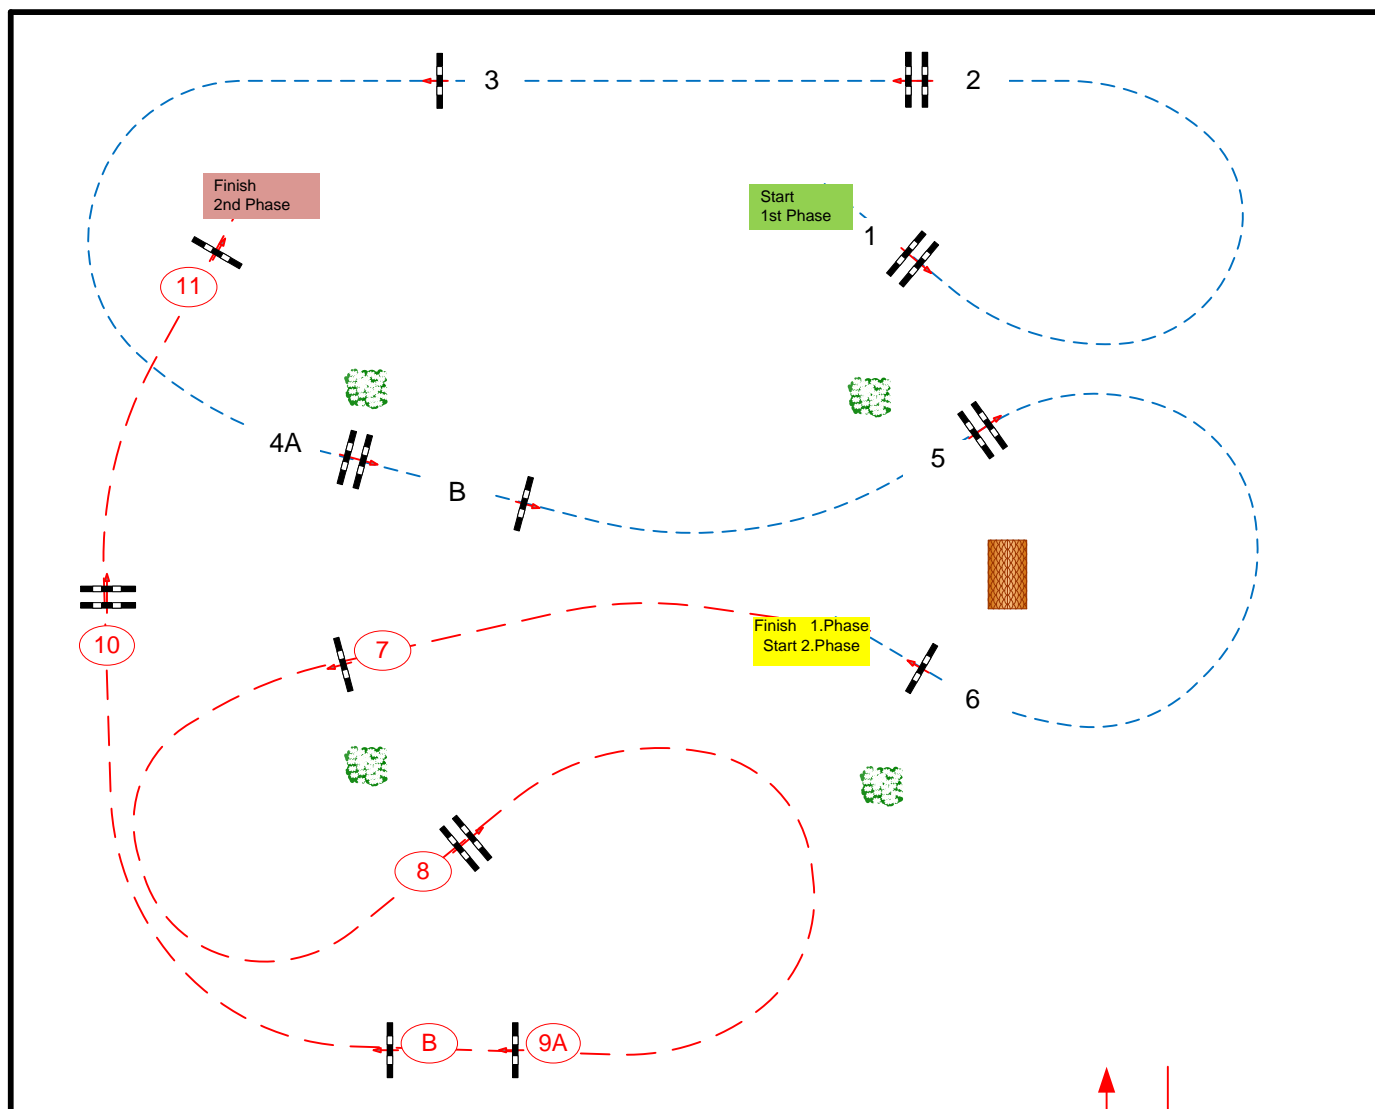

JURY

FLANDRIA ARENA

Class No.: **A/D**

Showclass

Competition in two Phases special

vrijdag 15 april 2022

Start: 14:30

Table: A  
National RG:  
FEI RG / Art. 274.2.5  
Height: 0,80-1,00 m

Speed: 350 m/min

Length: 260 m  
Time allowed: 45 sec  
Time limit: 90 sec

Obstacles: 1 - 6  
Efforts: 7  
Penalty sec  
Closed combination:

2nd Phase:

**7 - 11**

Length: 240 m  
Time allowed: 42 sec  
Time limit: 84 sec