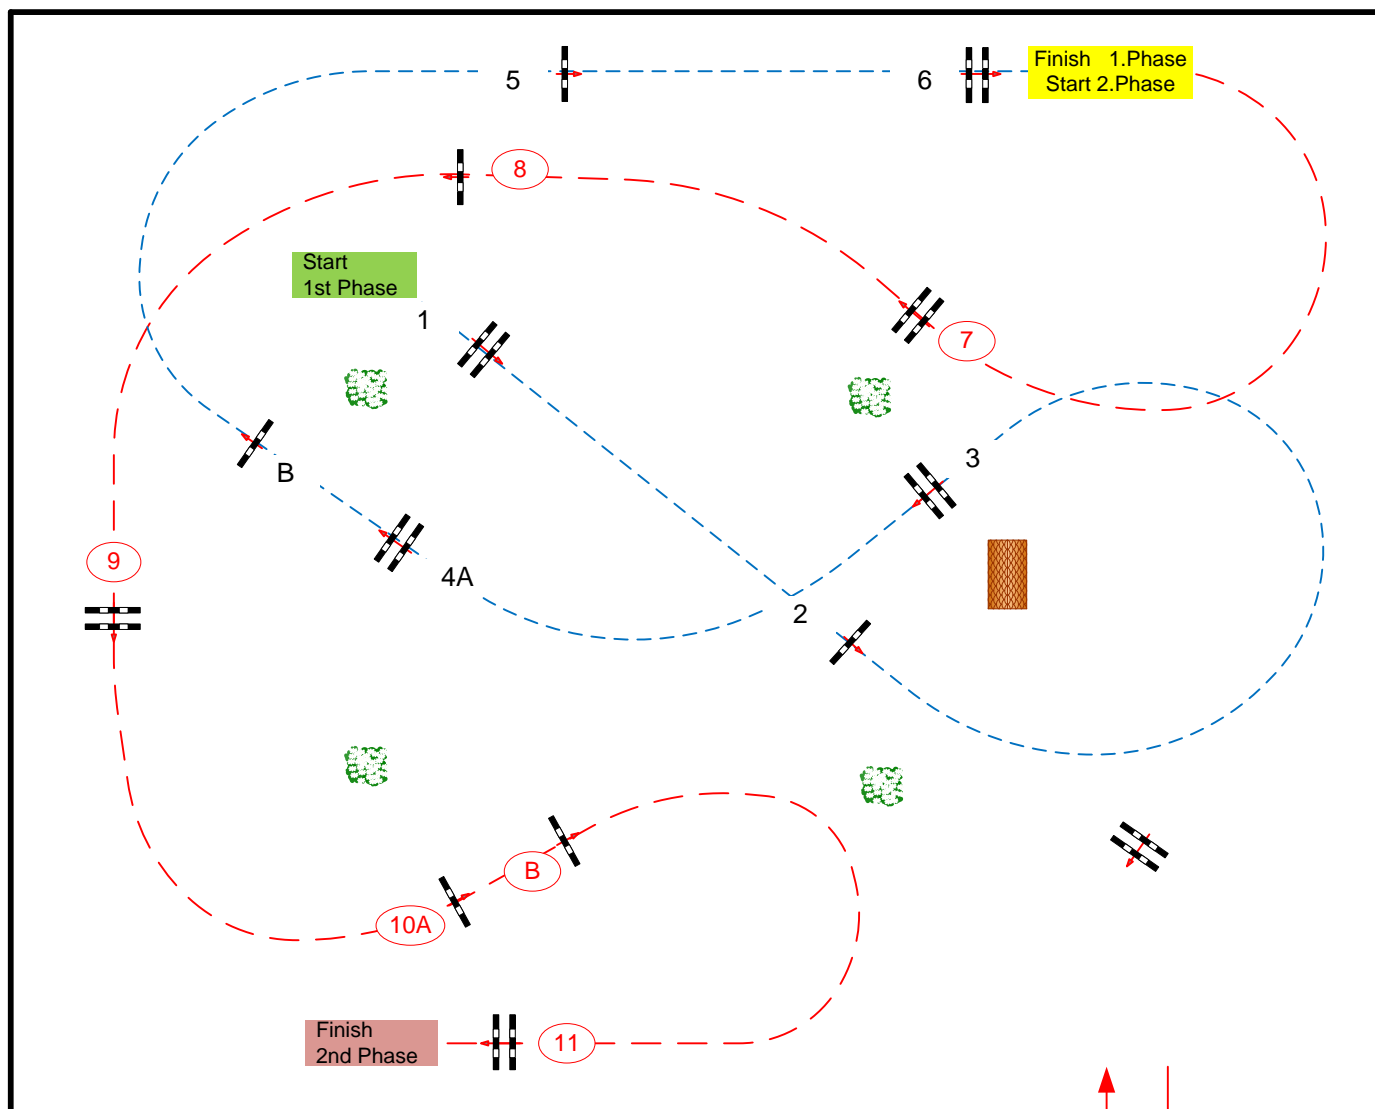

JURY

FLANDRIA ARENA

Class No.: **7**

CSIJ/CSIU25

Competition in two Phases special

vrijdag 15 april 2022

Start: 12:30

Table: A
National RG:
FEI RG / Art. 274.2.5
Height: 1,15 m

Speed: 350 m/min

Length: 260 m
Time allowed: 45 sec
Time limit: 90 sec

Obstacles: 1-6
Efforts: 7

2nd phase: 7-11
Length: 250 m
Time penalty: 43 sec
Time limit: 86 sec

Course Designer;
Marco de jong
Henk Linders