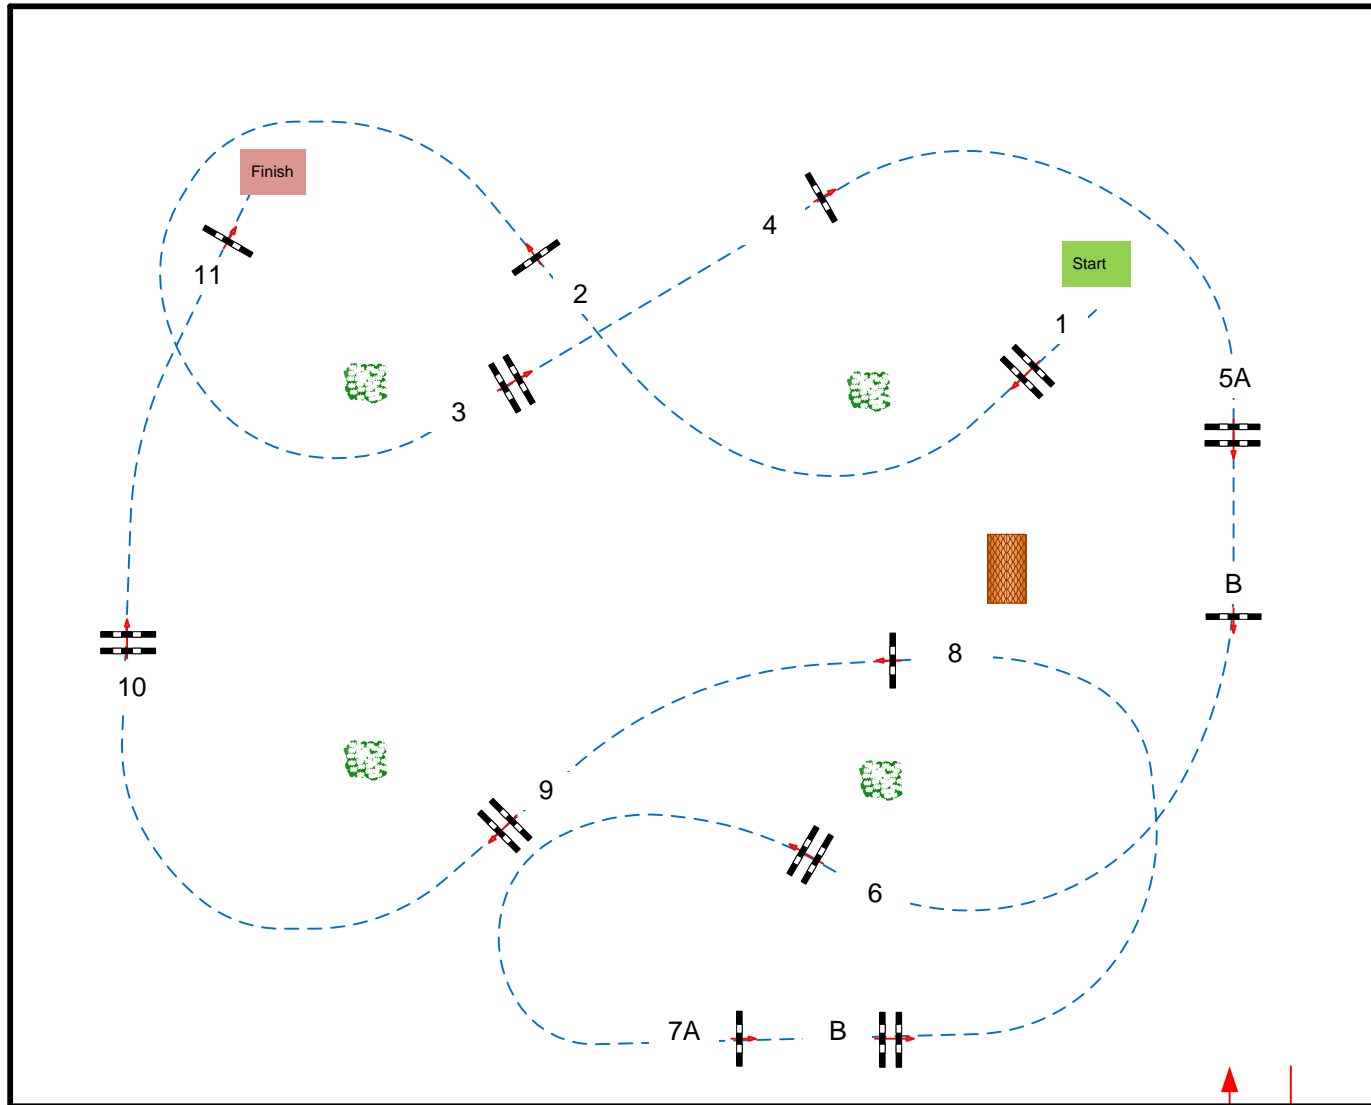

JURY

FLANDRIA ARENA

Class No.: **VI**

CSI* 1,30

Competition against the clock

zaterdag 26 maart 2022

Table: A
National RG:
FEI RG / Art. 238.2.1
Height: 1,30 m

Speed: 350 m/min

Length: 480 m
Time allowed: 83 sec
Time limit: 166 sec

Obstacles: 11
Efforts: 13

Course Designer;
Marco de jong
Henk Linders
Luc Verboven

80x100