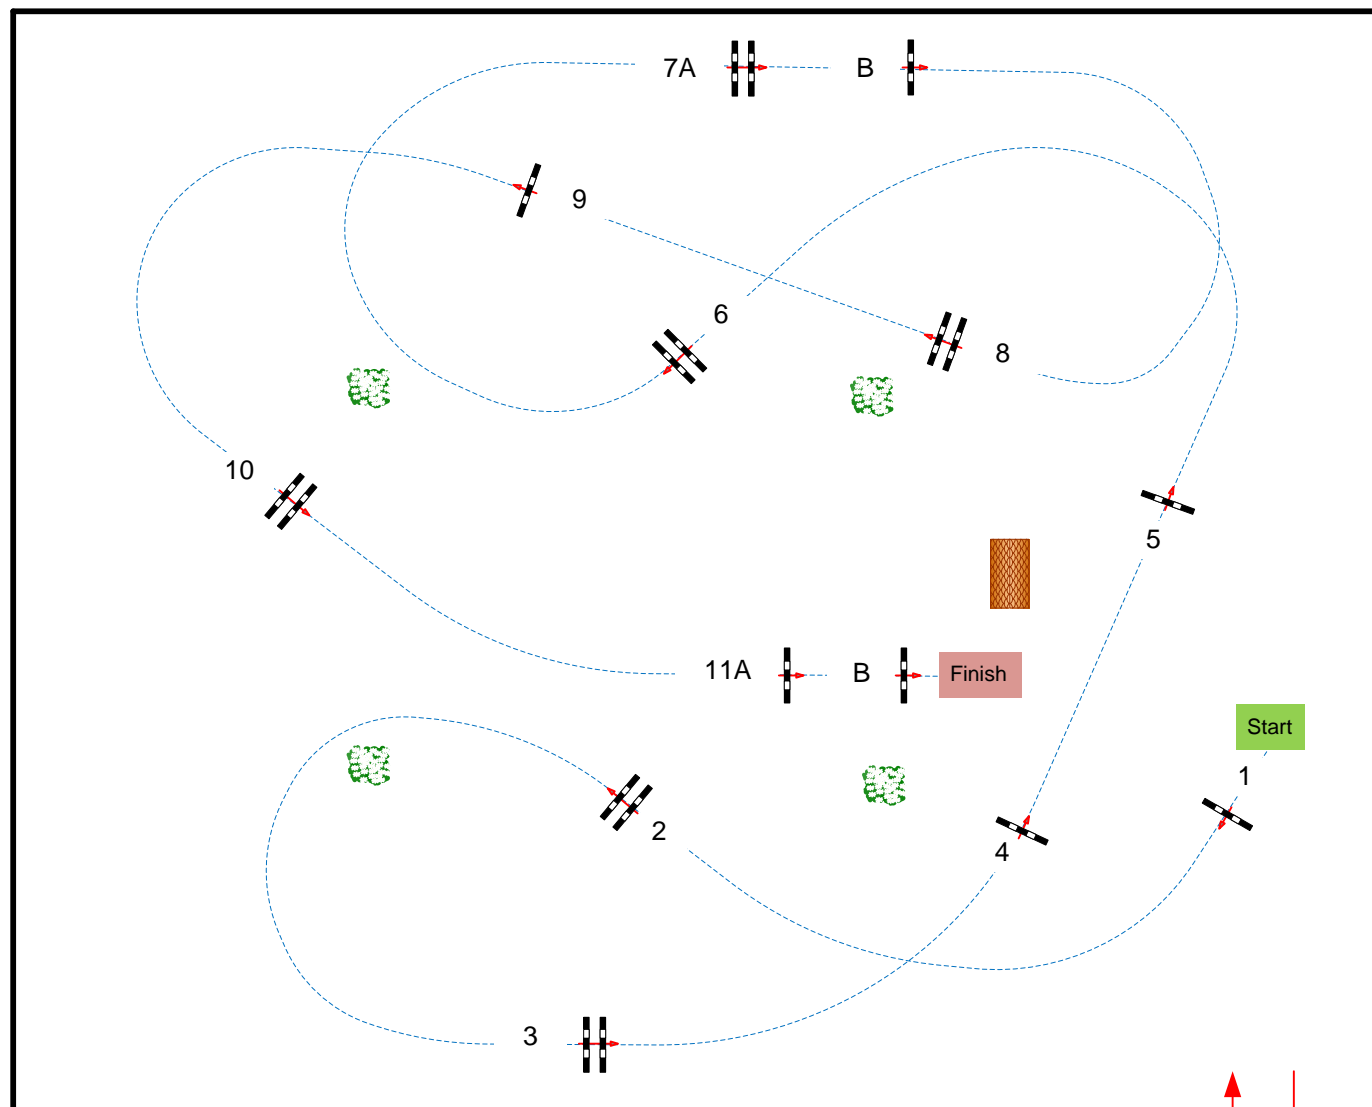

JURY

FLANDRIA ARENA

Class No.: **03**

CSI** 1,35

Competition against the clock

donderdag 24 maart 2022

Table: A
National RG:
FEI RG / Art. 238.2.1
Height: 1,35 m

Speed: 350 m/min

Length: 480 m

Time allowed: 83 sec

Time limit: 166 sec

Obstacles: 11

Efforts: 13

80x100

In /
Out

Course Designer;
Marco de jong
Henk Linders
Luc Verboven