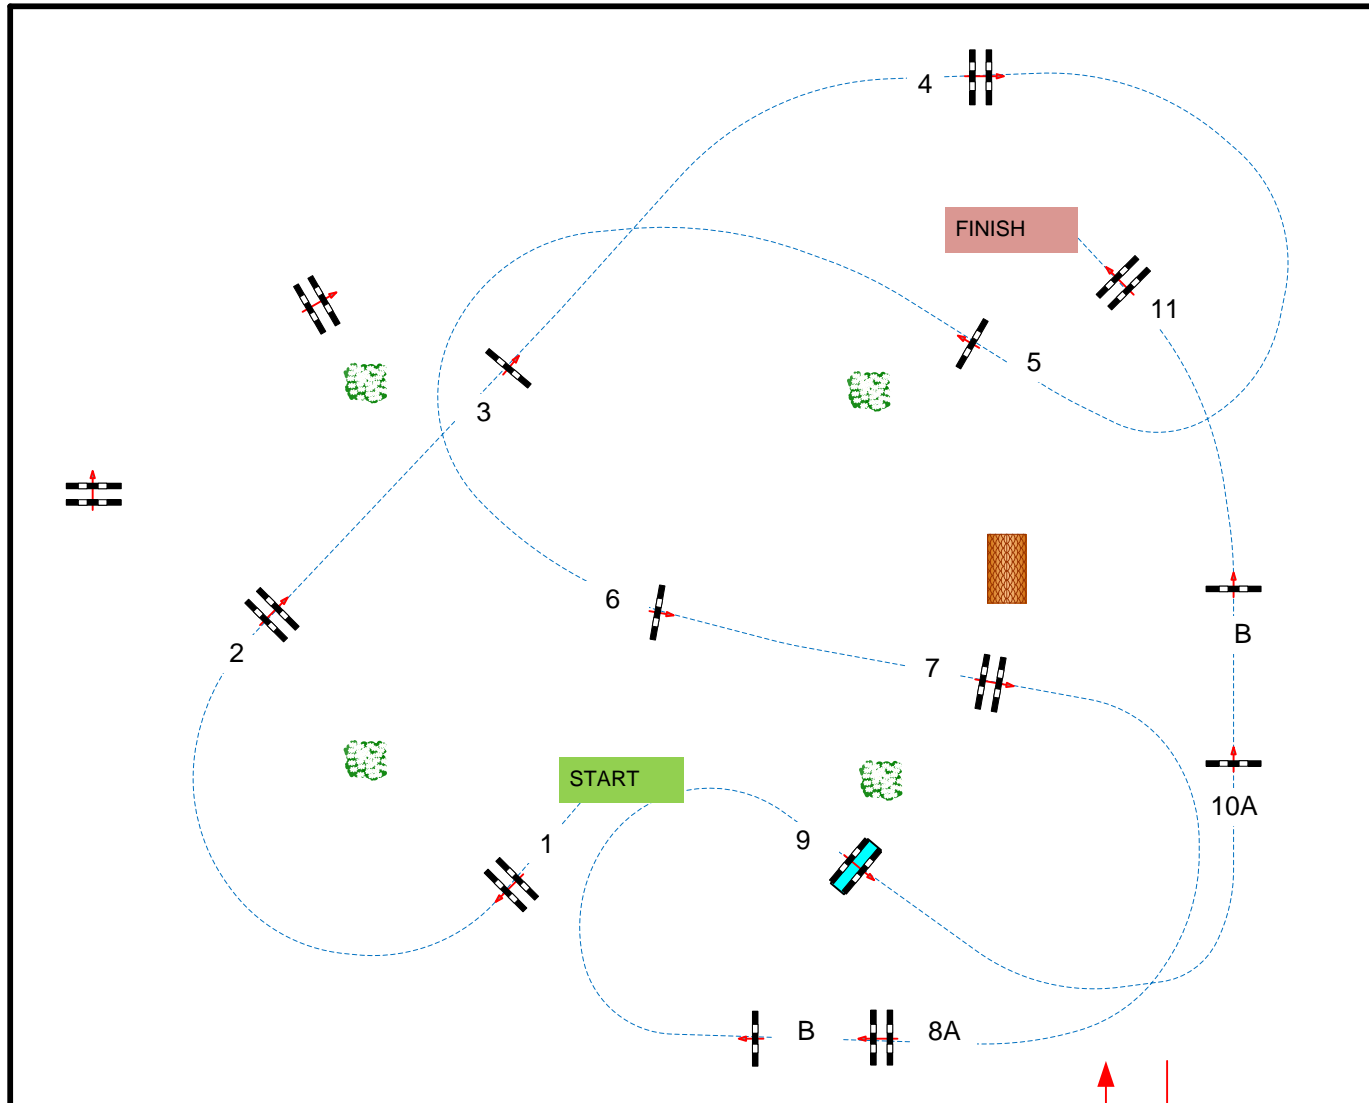

JURY

FLANDRIA ARENA

Class No.: **D/E**

CSI YH 5/6yrs old

Competition against the clock

zaterdag 4 september 2021

Table: A
National RG:
FEI RG / Art. 238.2.1
Height: 1,15/1,25 m

Speed: 350 m/min
Length: 470 m
Time allowed: 81 sec
Time limit: 162 sec

Obstacles: 11
Efforts: 13

Course Designer;
Marco de Jong
Henk Linders
Luc Verboven

80x100

In / Out