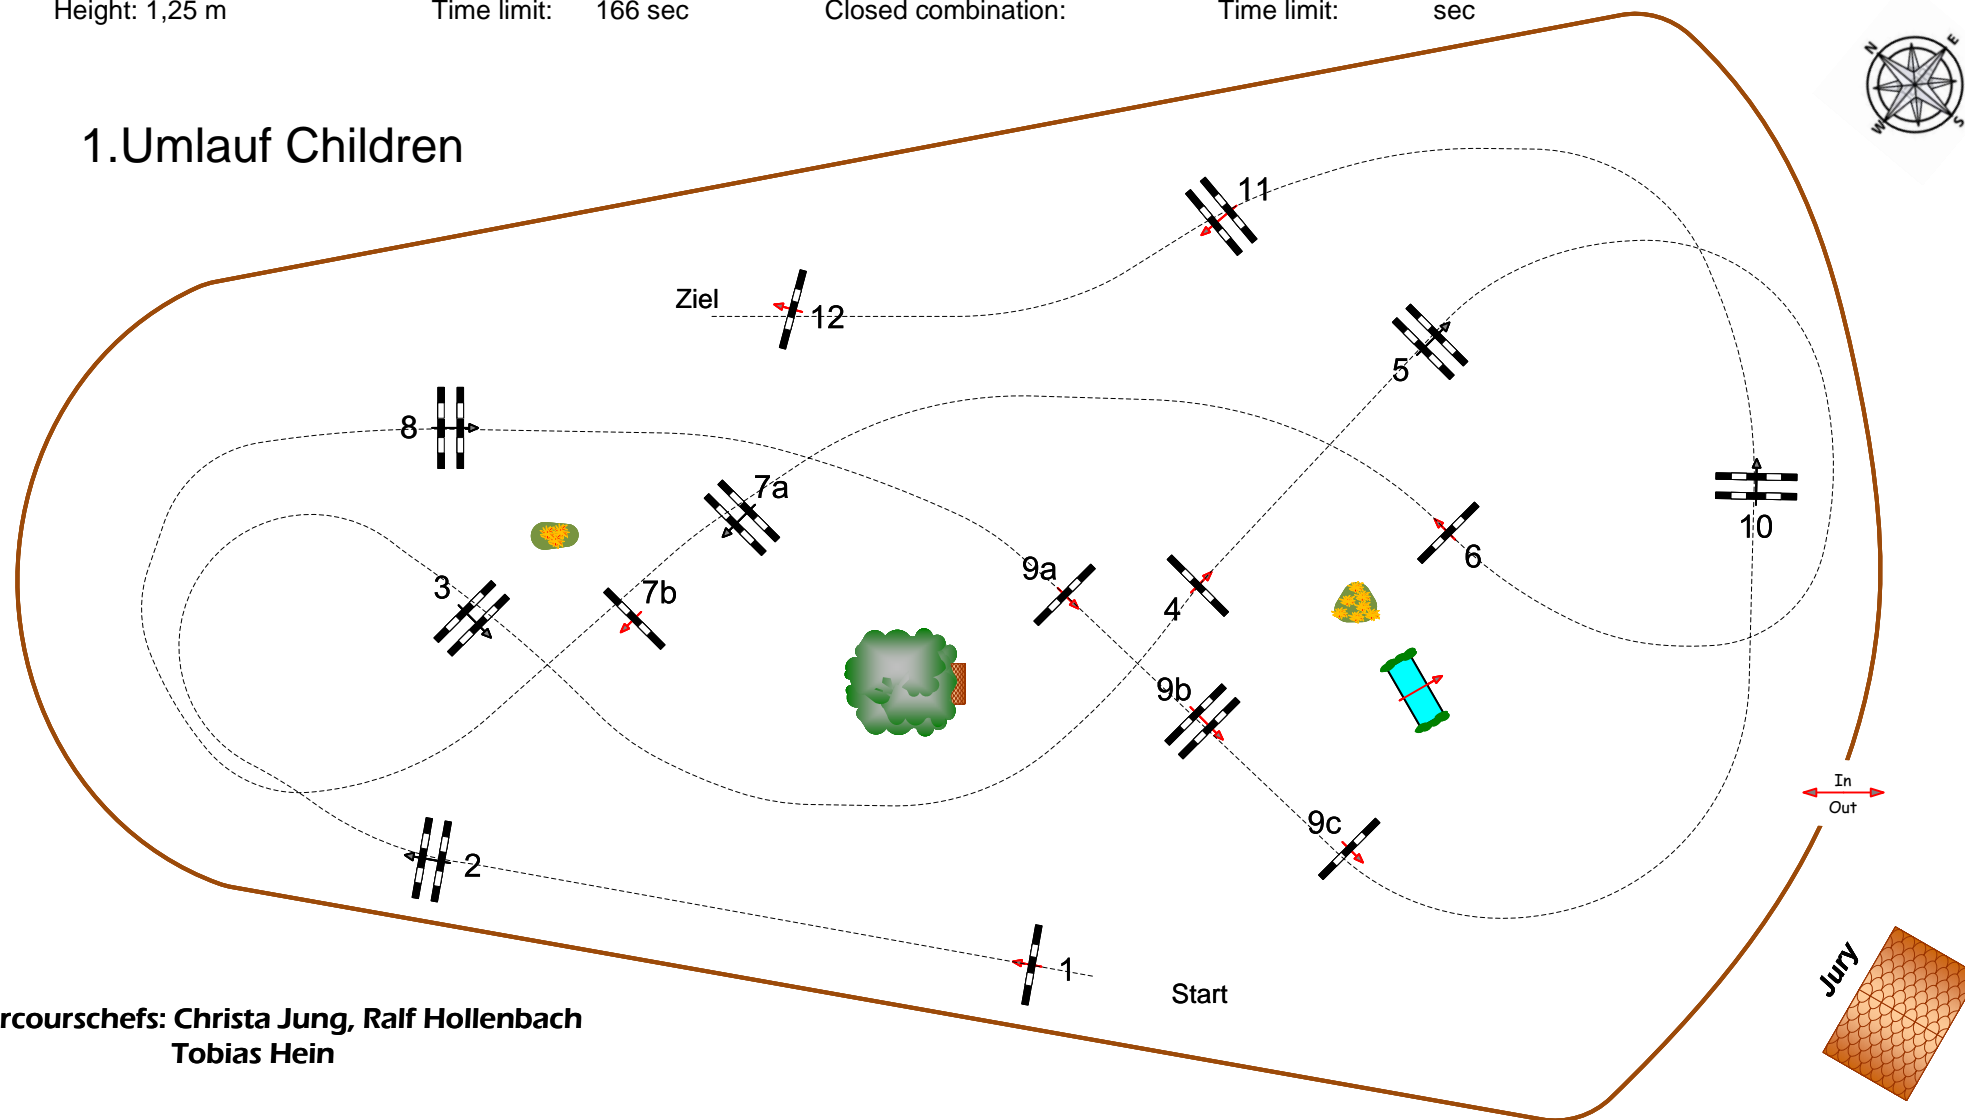

Table: A
National RG: 501.A.2
FEI RG / Art.
Height: 1,25 m

Speed: 350 m/min
Length: 480 m
Time allowed: 83 sec
Time limit: 166 sec

Obstacles: 12
Efforts: 15
Penalty sec:
Closed combination:

2nd Phase:
Length: m
Time allowed: sec
Time limit: sec

1.Umlauf Children

Parcourschefs: Christa Jung, Ralf Hollenbach
Tobias Hein