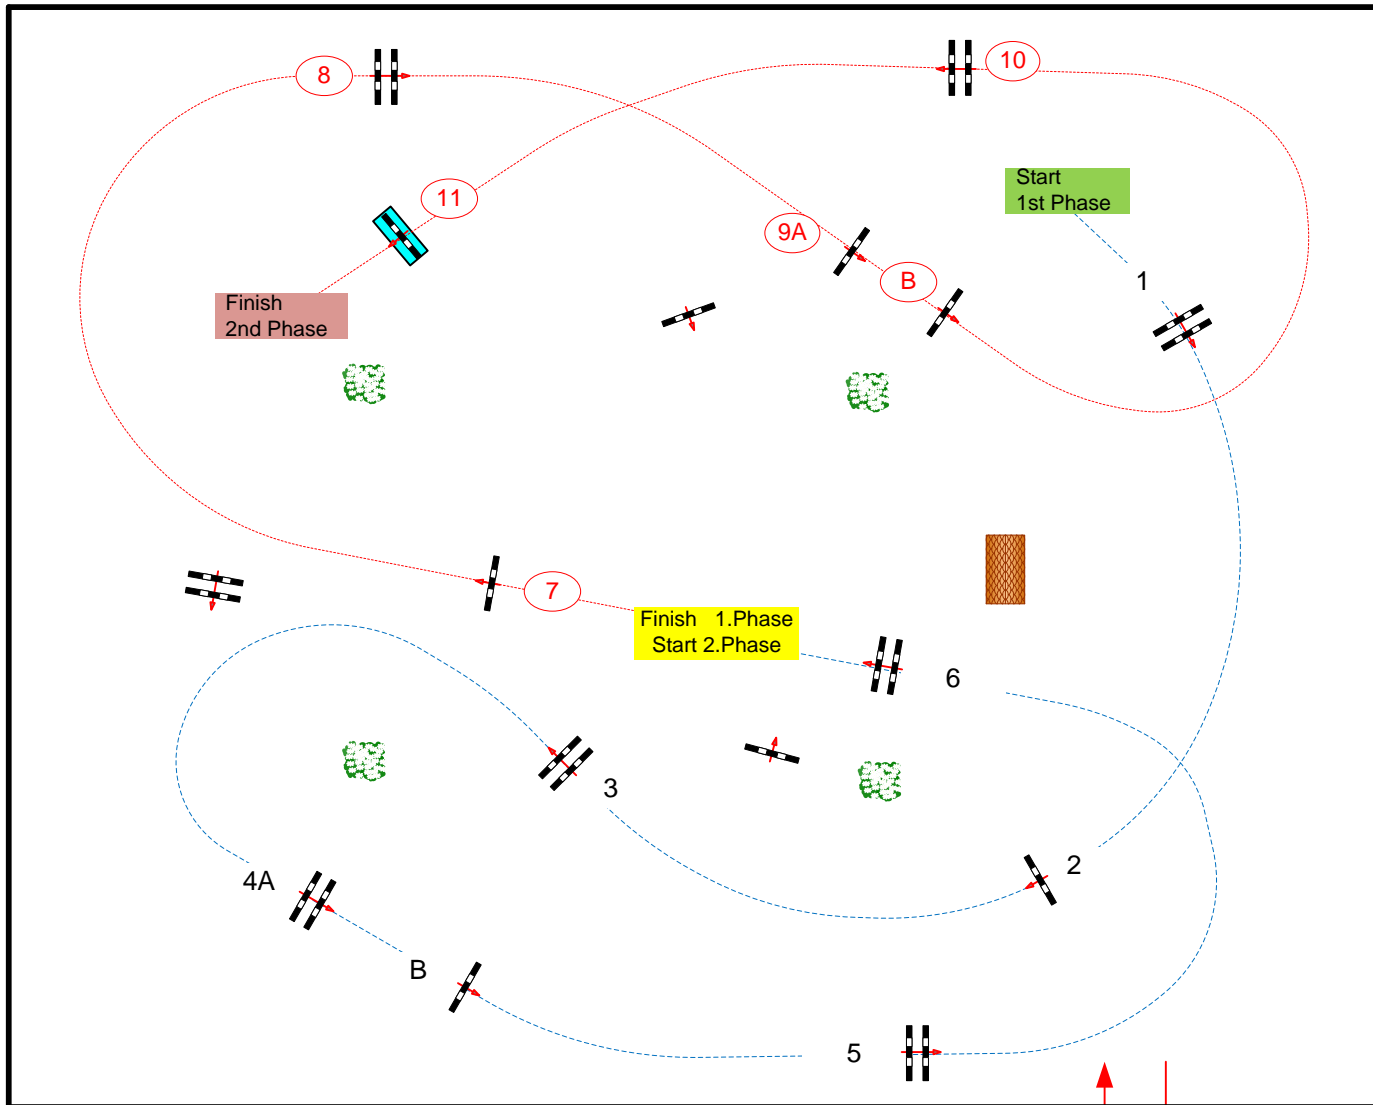

JURY

FLANDRIA ARENA

Class No.: **A/B**

CSI YH 5/6yrs old

Competition in two Phases special

donderdag 24 september 2020

Start:

Table: A

National RG:

FEI RG / Art. 274.2.5

Height: 1,15/1,25 m

Speed: 350 m/min

Length: 280 m

Time allowed: 48 sec

Time limit: 96 sec

Obstacles: 1-6

Efforts: 7

Penalty sec

Closed combination:

2nd Phase: **7-11**

Length: 260 m

Time allowed: 45 sec

Time limit: 90 sec

Course Designer;