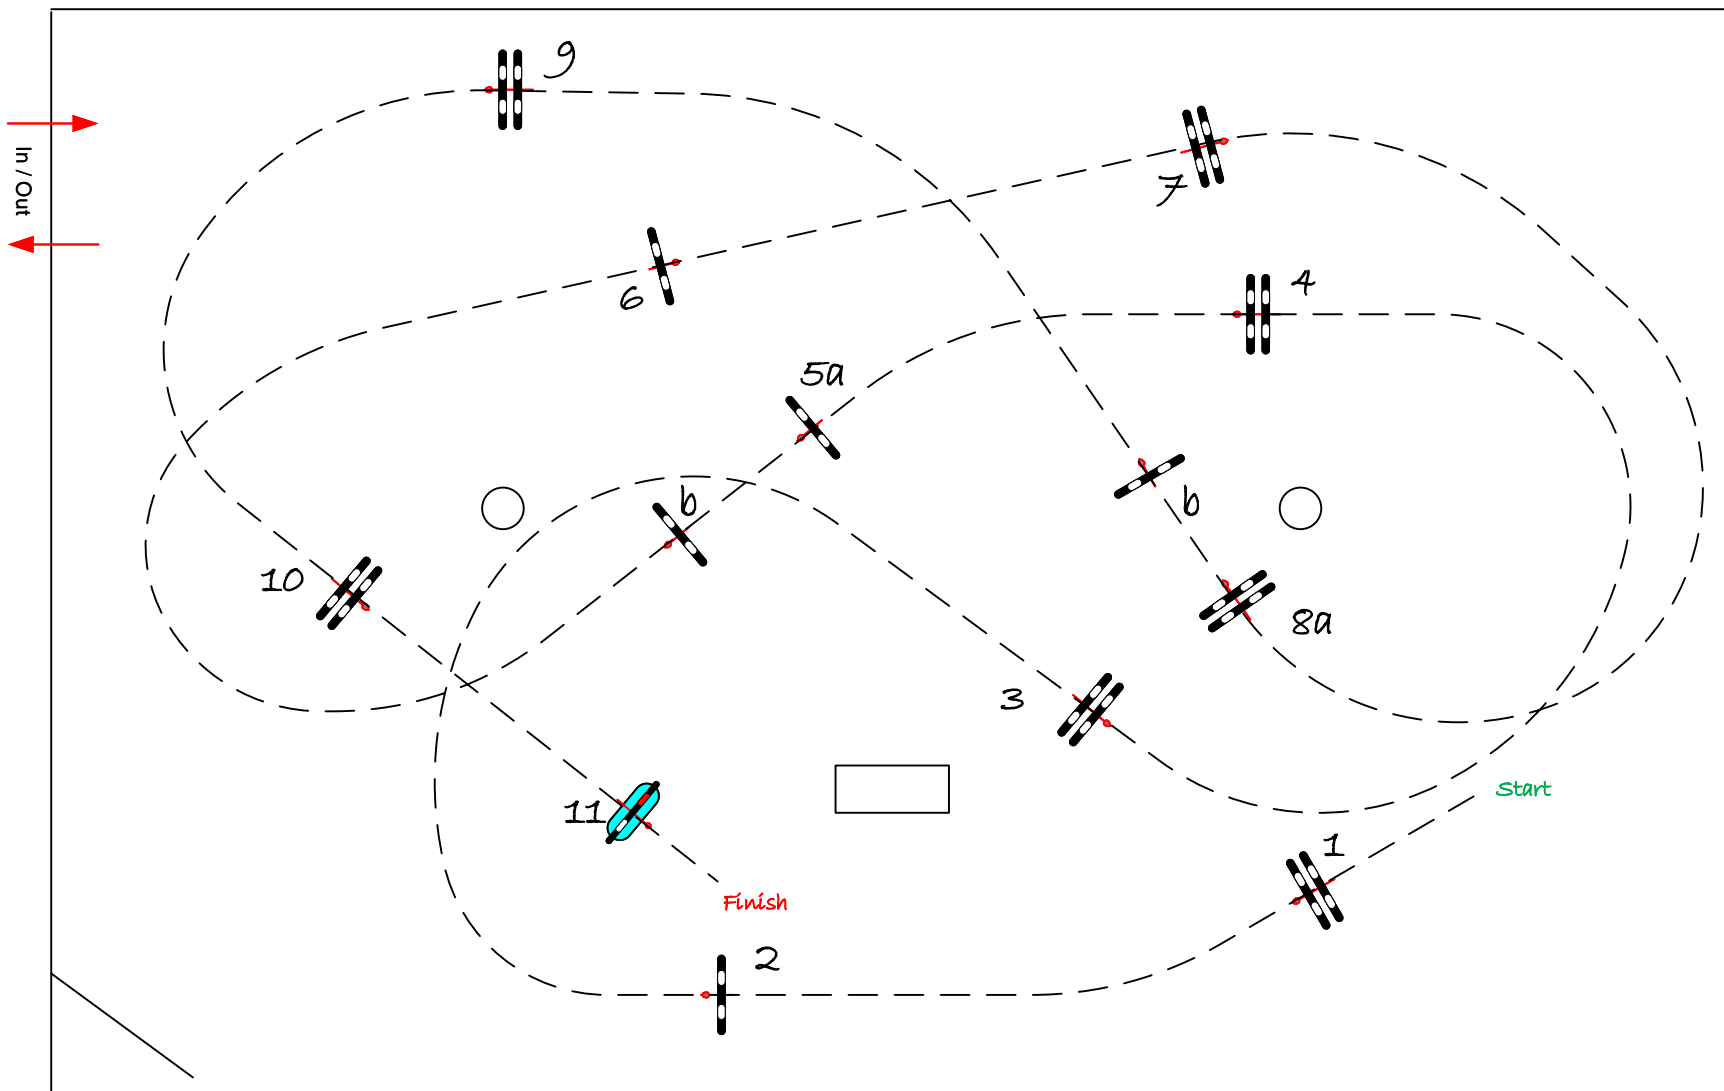

STEPHEX ARENA

GOLD

Class No.: 4

GOLD 1.40

Competition against the clock

donderdag 18 juni 2020

COURSE DESIGNER
VERBOVEN LUC

0476.46.40.70

Table: A
National RG:
FEI RG / Art. 238.2.1
Height: 1.40 m

Speed: 350 m/min

Length: 500 m

Time allowed: 86 sec

Time limit: 172 sec

Obstacles: 11

Efforts: 13

Penalty sec