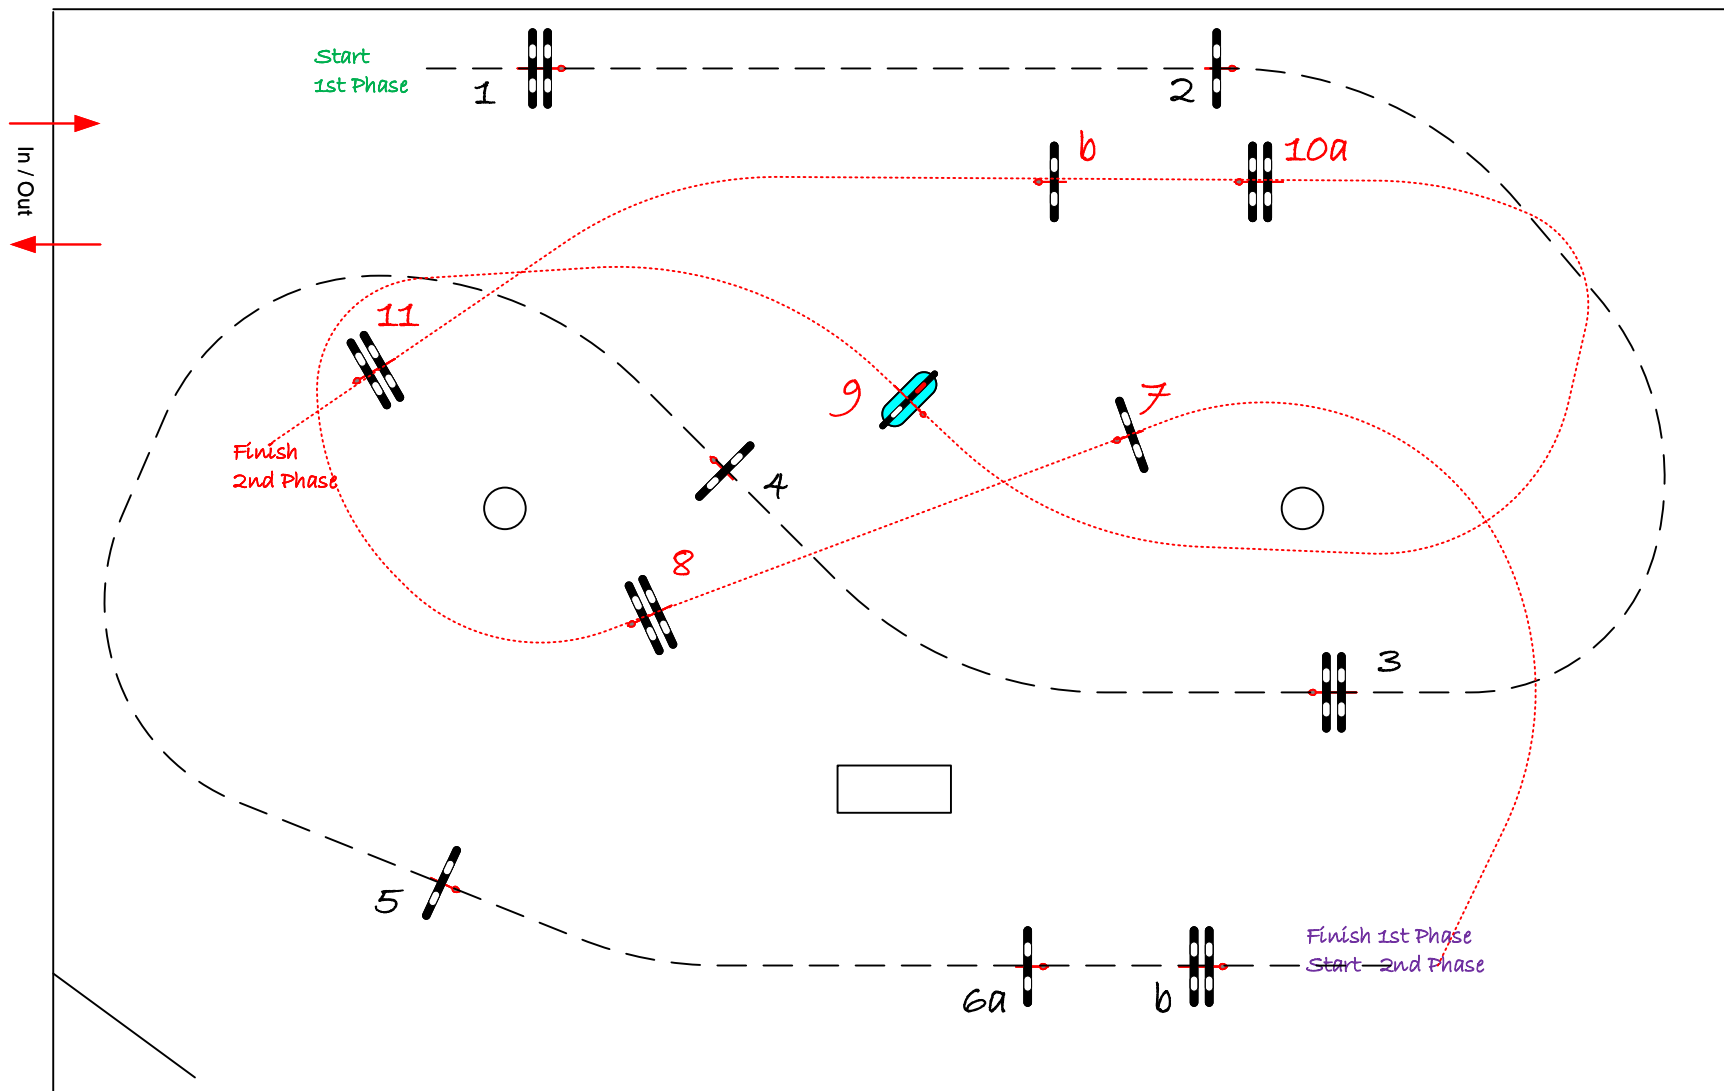

## YOUNG HORSES 6 & 7 Years

Class No.: 3 & 4

Young Horses 6 & 7 years

Competition in two Phases Special

woensdag 10 juni 2020

COURSE DESIGNER  
VERBOVEN LUC  
0476.46.40.70

Table: A  
National RG:  
FEI RG / Art. 274.2.5  
Height: 1.20/1.30 m

Speed: 350 m/min

Length: 250 m

Time allowed: 43 sec

Time limit: 86 sec

1st Phase: 1 --- 6

Efforts: 7

Penalty sec

Closed combination:

2nd Phase:

~~7~~ --- 11

Length: 240 m

Time allowed: 42 sec

Time limit: 84 sec

JURY