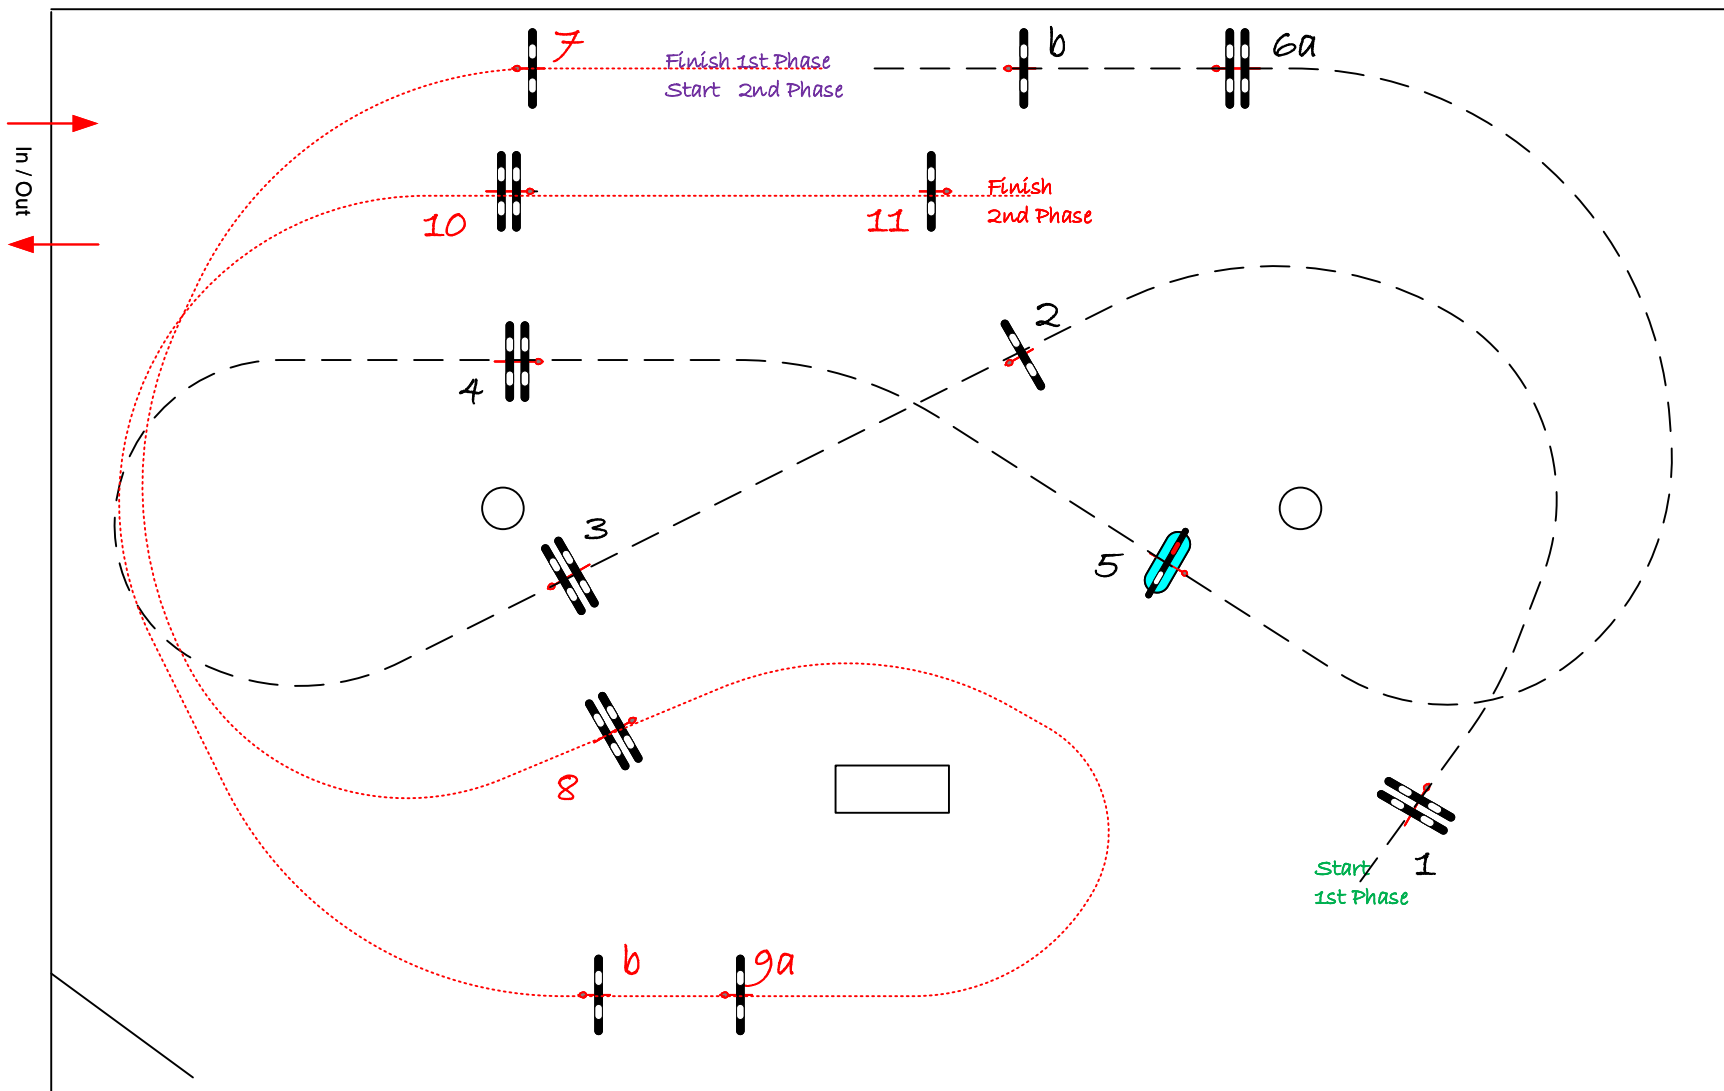

STEPHEX ARENA

SILVER

Class No.: 12

SILVER 1.05

Competition in two Phases Special

zaterdag 13 juni 2020

COURSE DESIGNER
VERBOVEN LUC
0476.46.40.70

Table: A
National RG:
FEI RG / Art. 274.2.5
Height: 1.05 m

Speed: 350 m/min

Length: 260 m

Time allowed: 45 sec

Time limit: 90 sec

1st Phase: 1 --- 6

Efforts: 7

Penalty sec

Closed combination:

2nd Phase:

~~7~~ --- 11

Length: 250 m

Time allowed: 43 sec

Time limit: 86 sec

JURY