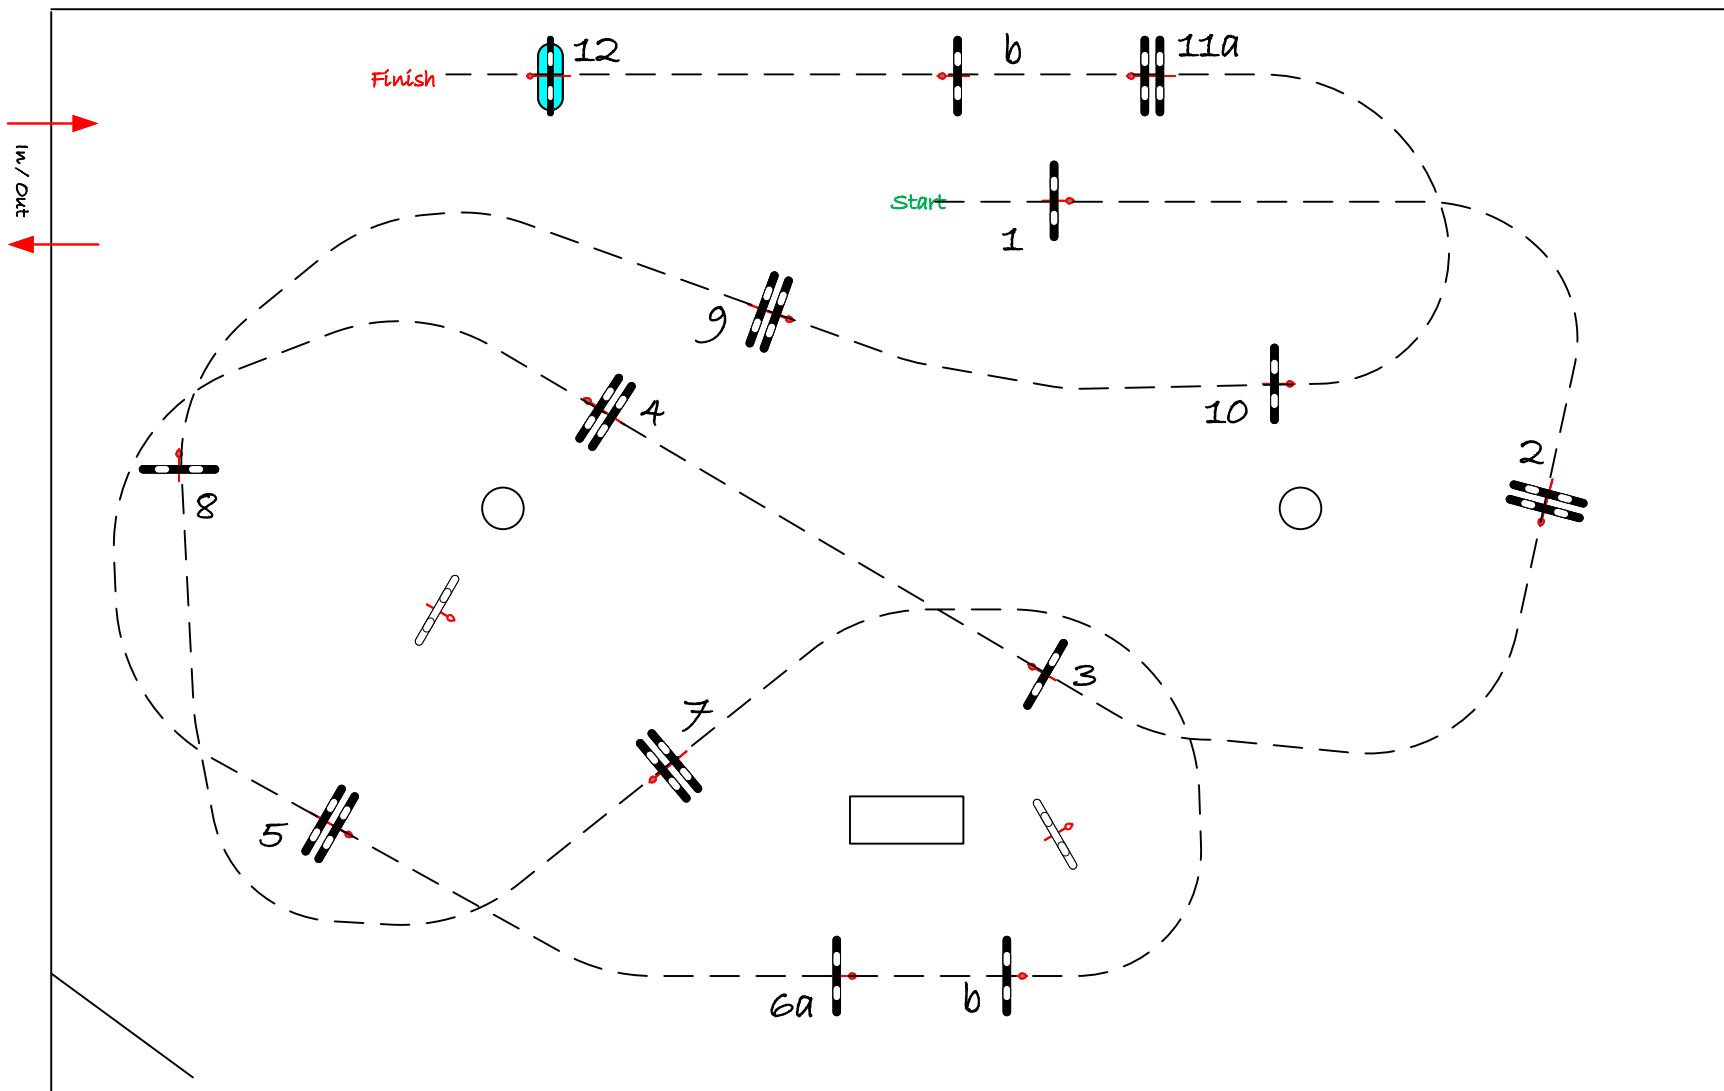

STEPEX ARENA

GOLD

Class No.: 3

Nationaal 1.40

Competition against the clock

vrijdag 10 mei 2019

Table: A

National RG:

FEI RG / Art. 238.2.1

Height: 1.40 m

Speed: 350 m/min

Length: 440 m

Time allowed: 76 sec

Time limit: 152 sec

Obstacles: 12

Efforts: 14

Penalty sec

Closed combination:

Course Designer
L. VERBOVEN BEL
0476.46.40.70

JURY