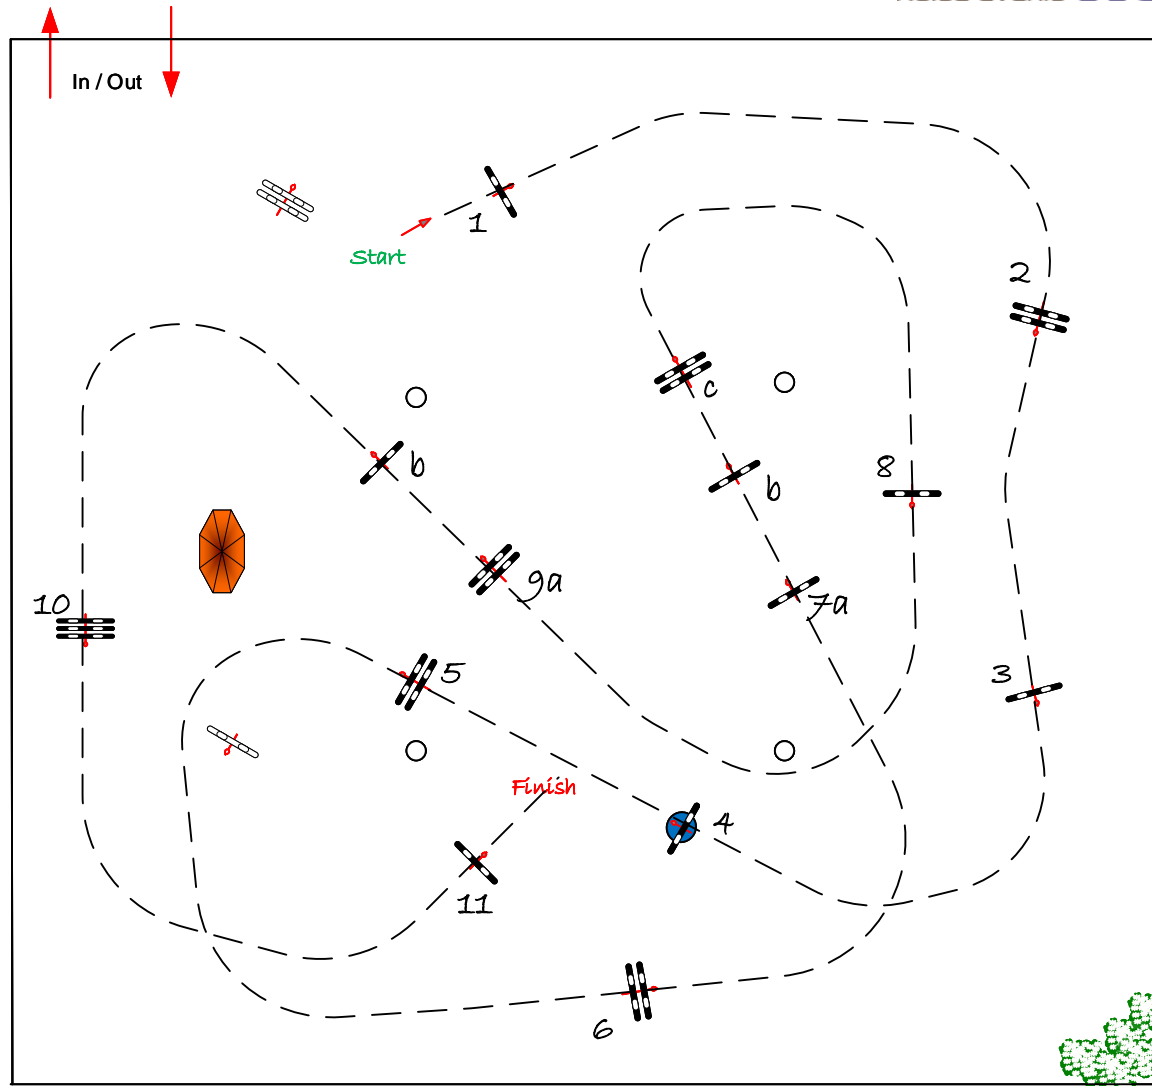

FLANDRIA RENT ARENA

jury

Class No.: 10

CSI PONY

Competition against the clock

vrijdag 12 april 2019

Table: A

National RG:

FEI RG / Art. 238.2.1

Height: 1.20 m

Speed: 350 m/min

Length: 460 m

Time allowed: 79 sec

Time limit: 158 sec

CSI
PONY

Obstacles: 11

Efforts: 14

Penalty sec

Closed combination:

Course
designer

J. Mathys Bel
Ass. L. Verboven Bel