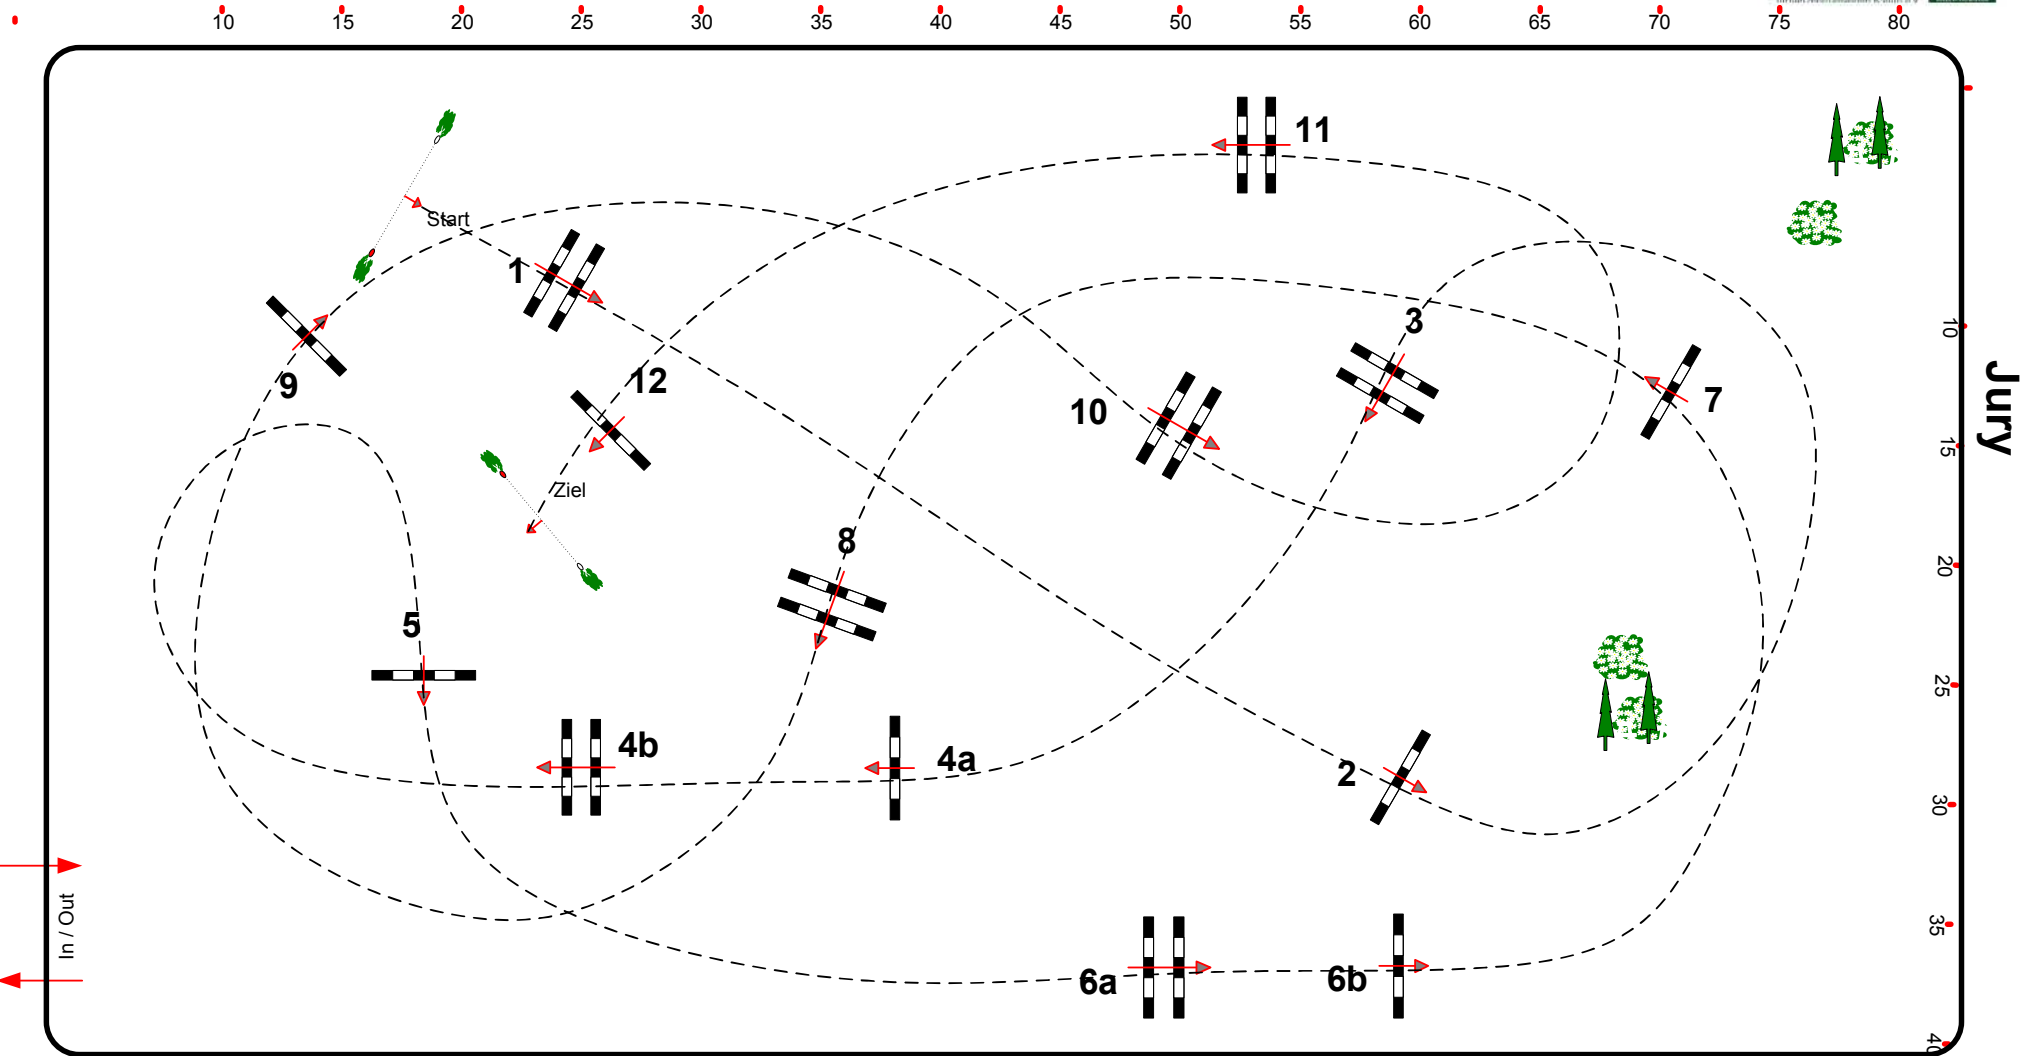

# CSI 2\*/1\*/YH/Am Kreuth 29.11. - 02.12.2018

Class No.: 17

CSI\*\* Last Chance

Competition against the clock

Sonntag, 2. Dezember 2018

Start: 11:15

Table: A  
National RG:  
FEI RG / Art. 238.2.1  
Height: 1,40 m

Speed: 350 m/min  
Length: 440 m  
Time allowed: 76 sec  
Time limit: 152 sec

Obstacles: 12  
Efforts: 14  
Penalty sec:  
Closed combination:

Length: 0 m  
Time allowed: 0 sec  
Time limit: 0 sec

Course Designer  
Johann Sailer  
Steffen Bühling