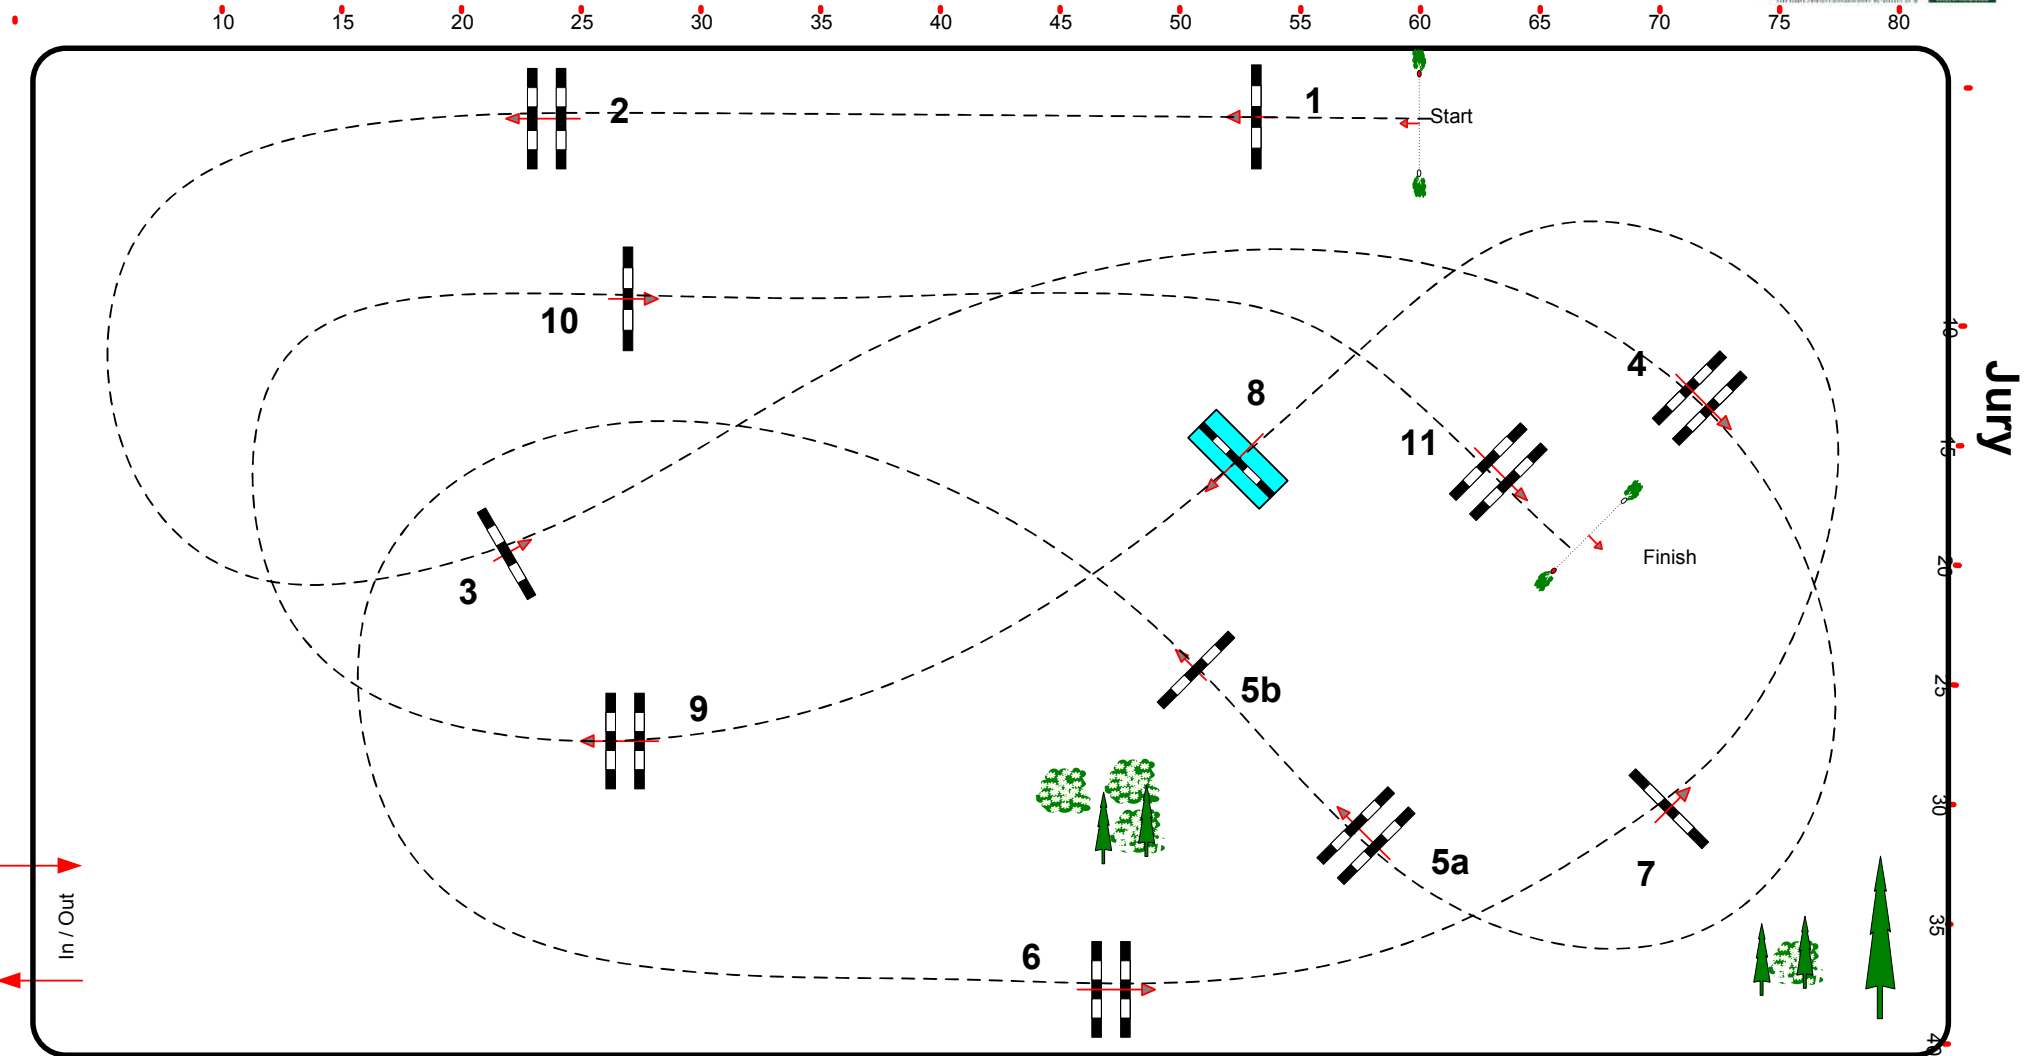

# CSI 2\*/1\*/YH/Am Kreuth 7. - 11.02.2018

Class No.: 25

CSI Amateur Große Freunde

Competition against the clock

Sonntag, 11. Februar 2018

Start: 15:30

Table: A  
 National RG:  
 FEI RG / Art. 238.2 .1  
 Height: 1,25 m

Speed: 350 m/min  
 Length: 470 m  
 Time allowed: 81 sec  
 Time limit: 162 sec

Obstacles: 11  
 Efforts: 12  
 Penalty sec:  
 Closed combination:

1st Jump-off:  
 Length: 0 m  
 Time allowed: 0 sec  
 Time limit: 0 sec