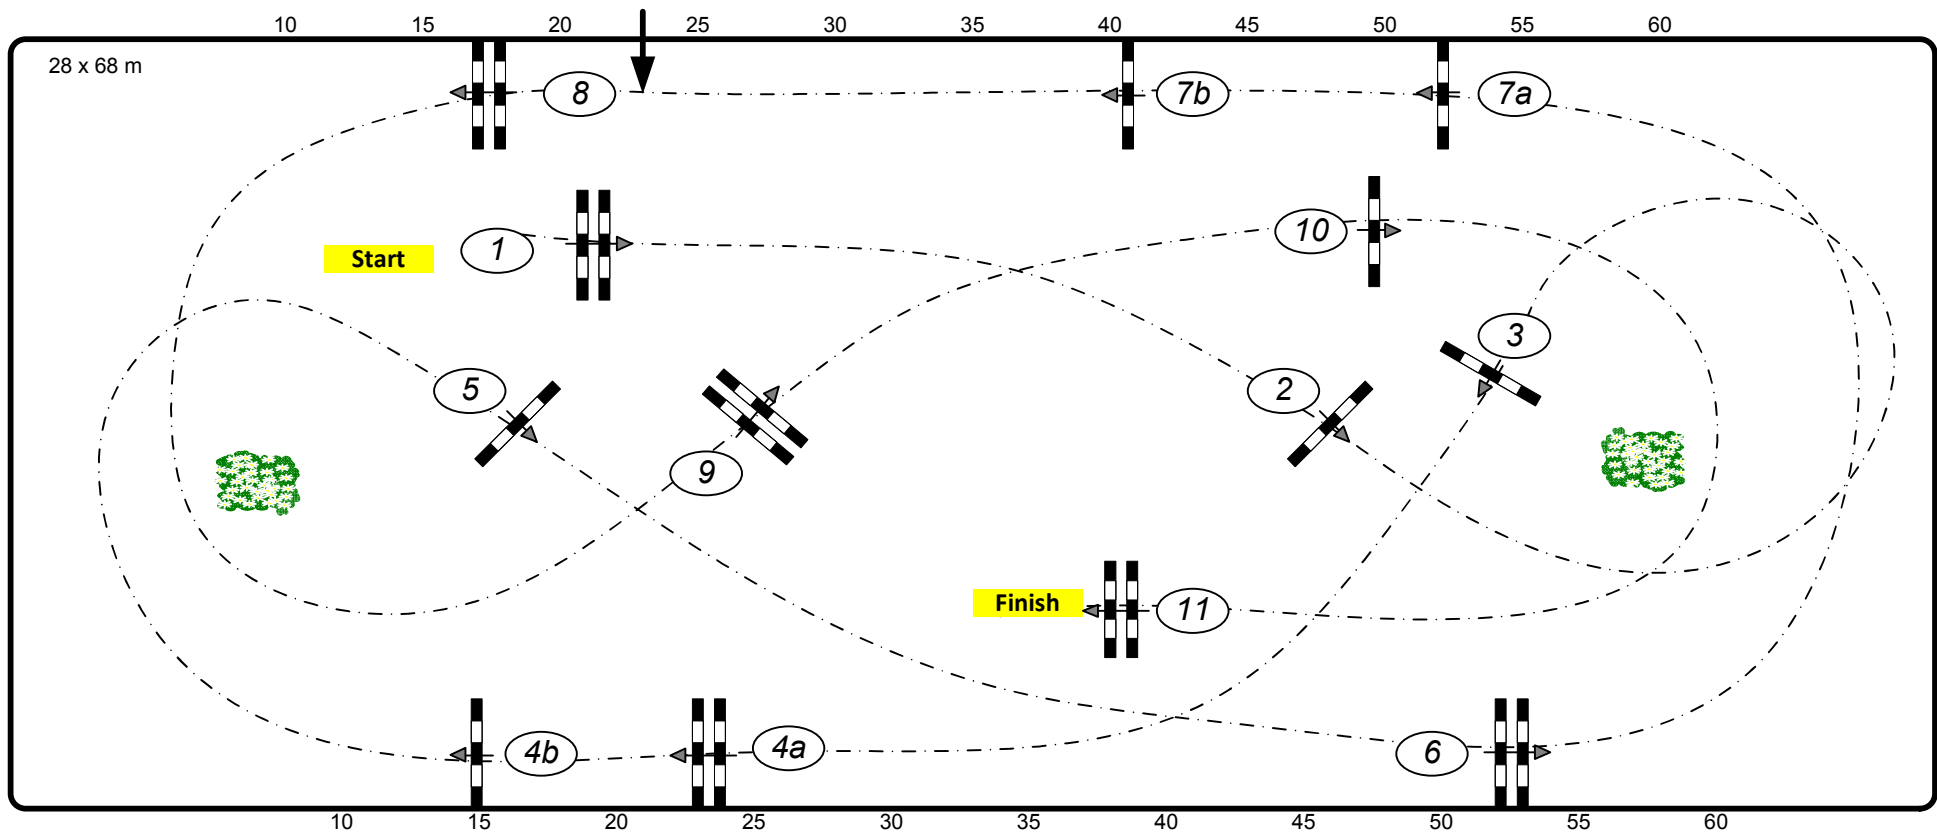

Internationales CSI** Neustadt Dosse 2018

Class No.: 02 Big Tour Competition against the clock

Table: A	Speed: 350 m/min	Obstacles: 11	Jump-Off:
National RG:	Length: 380 m	Efforts: 13	Length: 0 m
FEI RG / Art. 238.2.1	Time allowed: 66 sec	Penalty sec:	Time allowed: 0 sec
Height: 1,45 m	Time limit: 132 sec	Closed combination:	Time limit: 0 sec