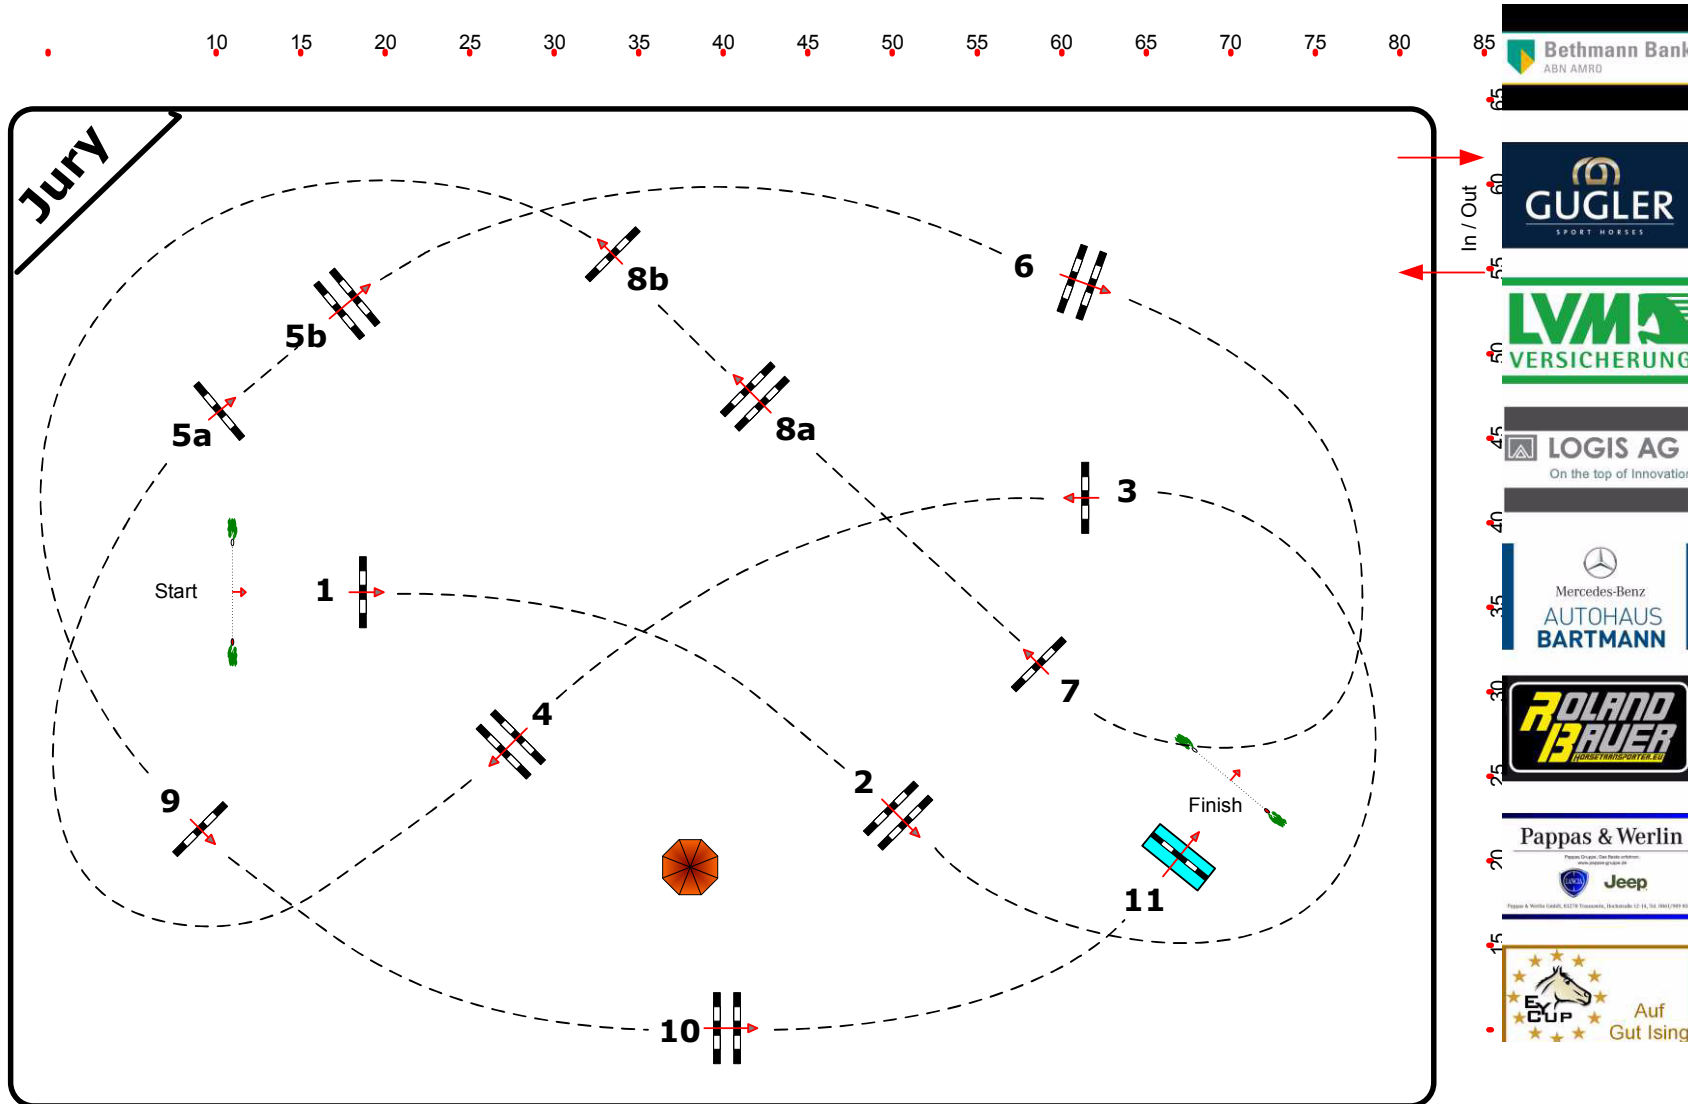

13

CSI2*/CSI U25 CSI Am. Gut Ising 3. - 6.Sept. 2015

Class No.: 19

Amateur Tour

Competition against the clock

Donnerstag, 3. September 2015

Start: 17:00

Table: A
National RG:
FEI RG / Art. 238.2.1
Height: 1,35 m

Speed: 350 m/min

Length: 460 m
Time allowed: 79 sec
Time limit: 158 sec

Obstacles: 11
Efforts: 13

Course Designer

Johann Sailer
Josef Beilmaier
Olaf Herrmann